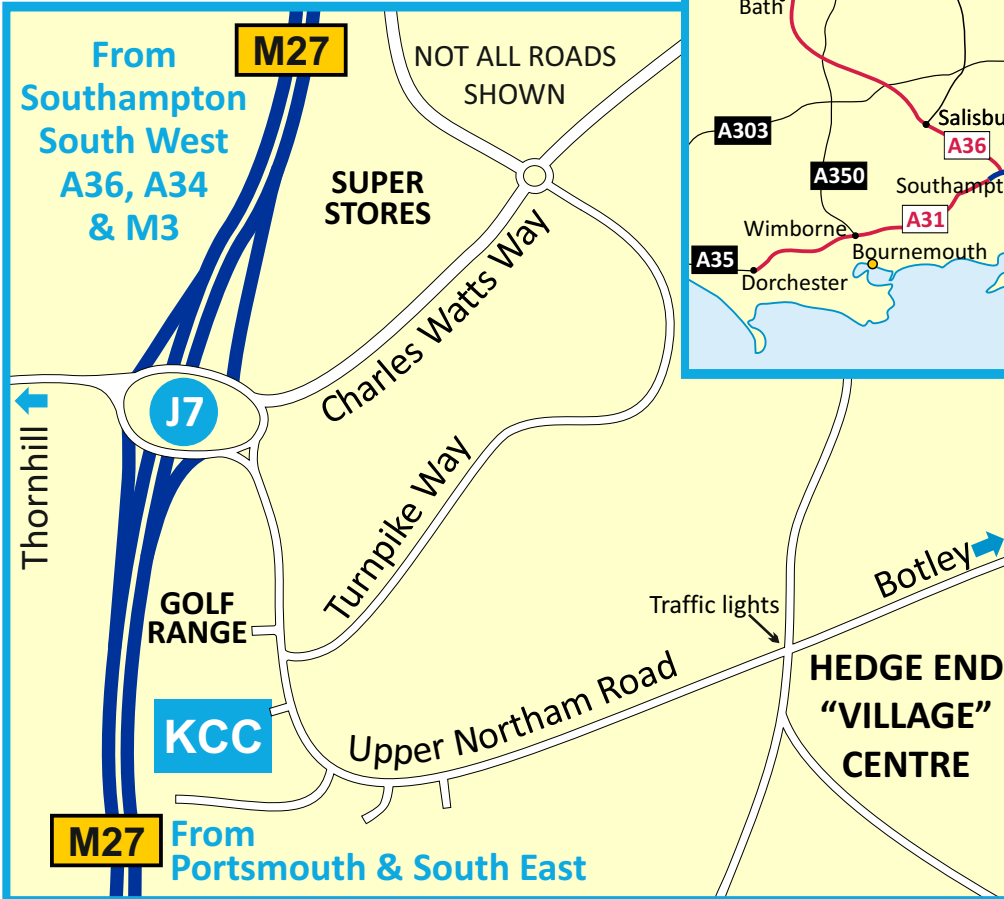

How to find us

You may like to print this sheet for reference en route.

This page also has useful contact information.

Public transport:
Hedge End train station is located 2 miles away: Stroudley Way SO30 2RZ.

From M25: Exit J 12 to M3 to South West for 52 miles. Keep right to merge from M3 to M27 towards East (to Airport/Portsmouth). 14.6 miles to Jn 7. [See from M27.](#)

From South West coast (Bournemouth, Exeter, Plymouth): A31 Eastbound to M27. [See from M27.](#)

From South East coast (Brighton, Worthing): A27 Westbound to M27. [See from M27.](#)

[From M27 junction 7](#) (signed A334 Hedge End)

On roundabout, exit to Upper Northam Road, B3036, signed to **Hedge End Village Centre**.

Turn right after 0.2 miles into our large car-park (just past the Golf Centre on your right and Turnpike Way on your left.)