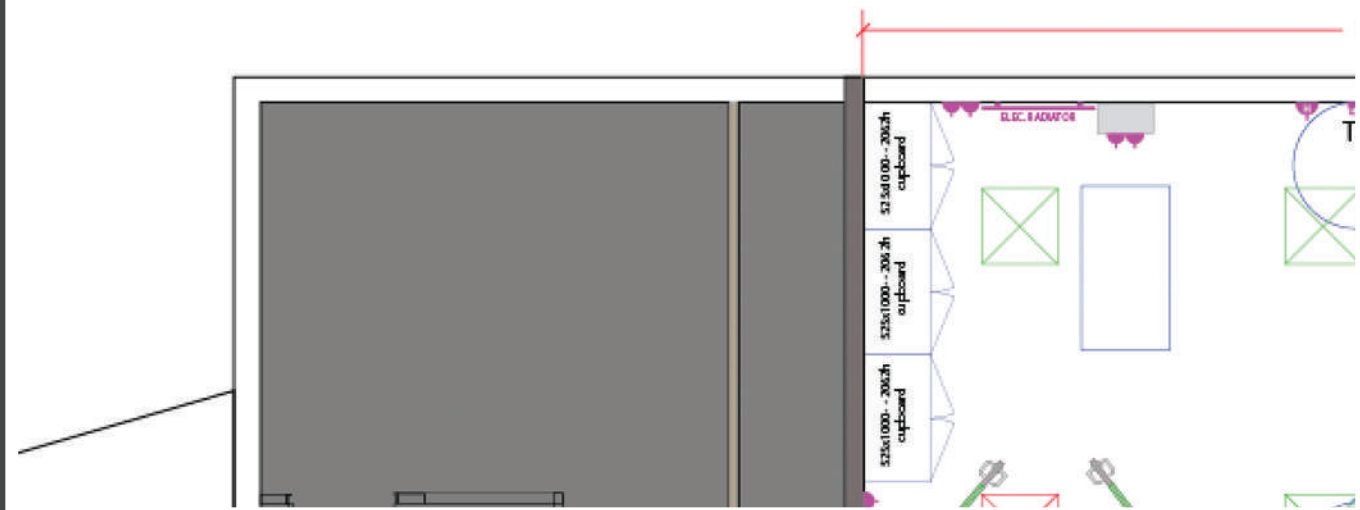

Our Promise To You

From our inception in 2009, we have grown to become one of the UK's leading office design and fit out companies.

Our staff, from the ground up, are focused on creating some of the most inspiring working environments that the UK has seen, paying close attention to the quality of service and finish that we provide.

We firmly believe that this is the reason some of the UK's leading brands have chosen us to carry out their office design and fit out works.

For more information about us and how we can help you, please visit our website.

0845 241 6722 | www.aci.uk.net | sales@aci.uk.net

© Copyright Advanced Commercial Interiors Limited (aci™)