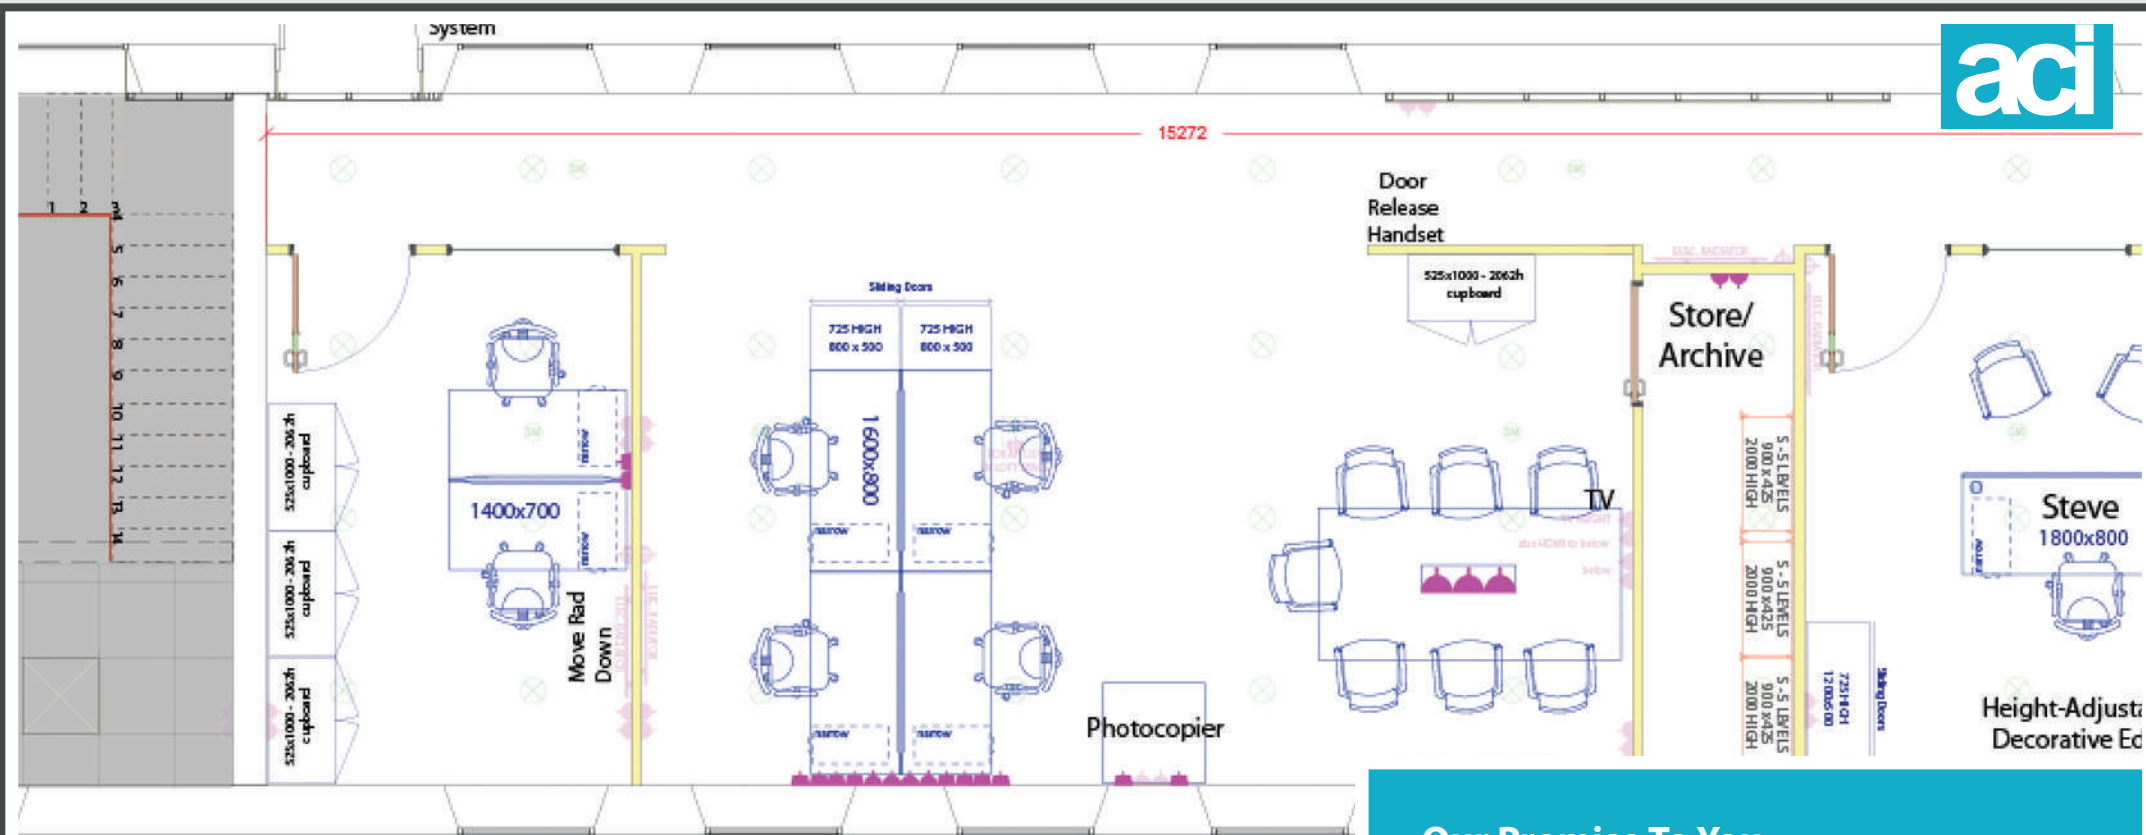

Our Promise To You

From our inception in 2009, we have grown to become one of the UK's leading office design and fit out companies.

Our staff, from the ground up, are focused on creating some of the most inspiring working environments that the UK has seen, paying close attention to the quality of service and finish that we provide.

We firmly believe that this is the reason some of the UK's leading brands have chosen us to carry out their office design and fit out works.

For more information about us and how we can help you, please visit our website.

0845 241 6722 | www.aci.uk.net | sales@aci.uk.net

© Copyright Advanced Commercial Interiors Limited (aci™)