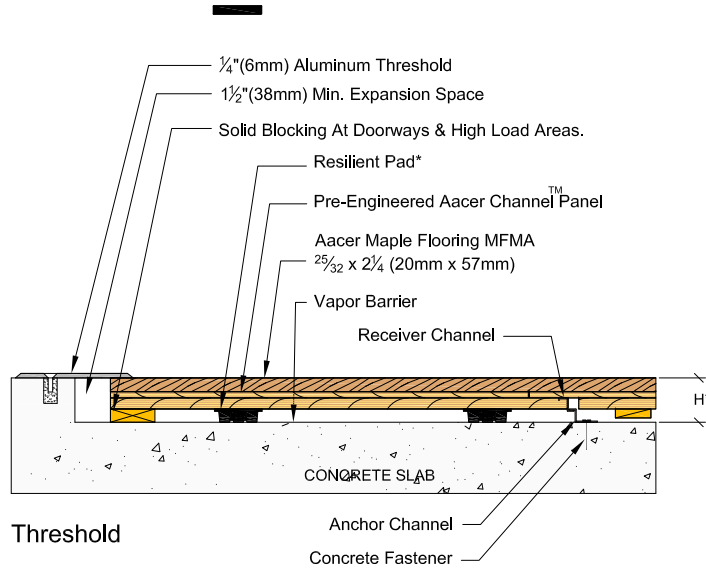

# AacerChannel<sup>®</sup> LP

Resilient Pad Options*	Pad Description	Profile Height (H*)
	3/4" (19mm) Tri-Power Pad, Available in 3 ASTM Harnesses - 50, 60, 70	2 1/2" (63mm)
	3/4" (19mm) Aacer Flex	2 1/2" (63mm)

\* Refer to key for pad options and system heights