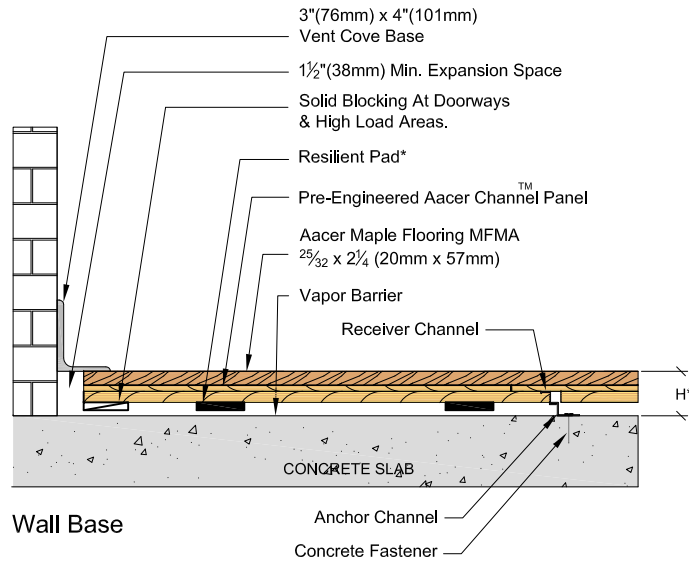

# AacerChannel<sup>®</sup> LP

Resilient Pad Options*	Pad Description	Profile Height (H*)
	3/4" (19mm) Tri-Power Pad, Available in 3 ASTM Harnesses - 50, 60, 70	2 1/2" (63mm)
	3/4" (19mm) Aacer Flex	2 1/2" (63mm)

\* Refer to key for pad options and system heights