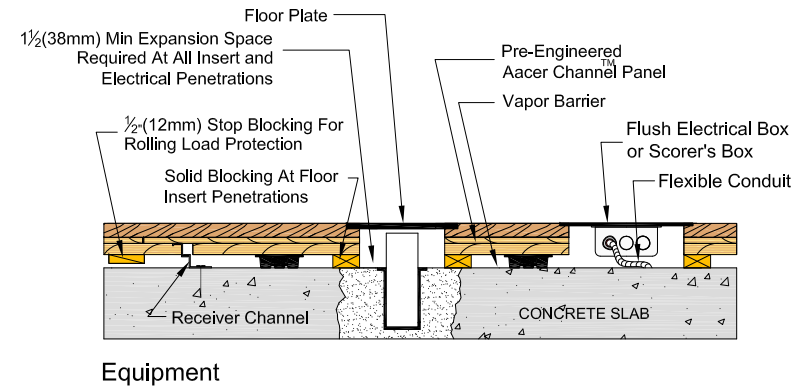

# AacerChannel<sup>®</sup> LP

Resilient Pad Options*	Pad Description	Profile Height (H*)
	3/4" (19mm) Tri-Power Pad, Available in 3 ASTM Harnesses - 50, 60, 70	2 1/2" (63mm)
	3/4" (19mm) Aacer Flex	2 1/2" (63mm)

\* Refer to key for pad options and system heights