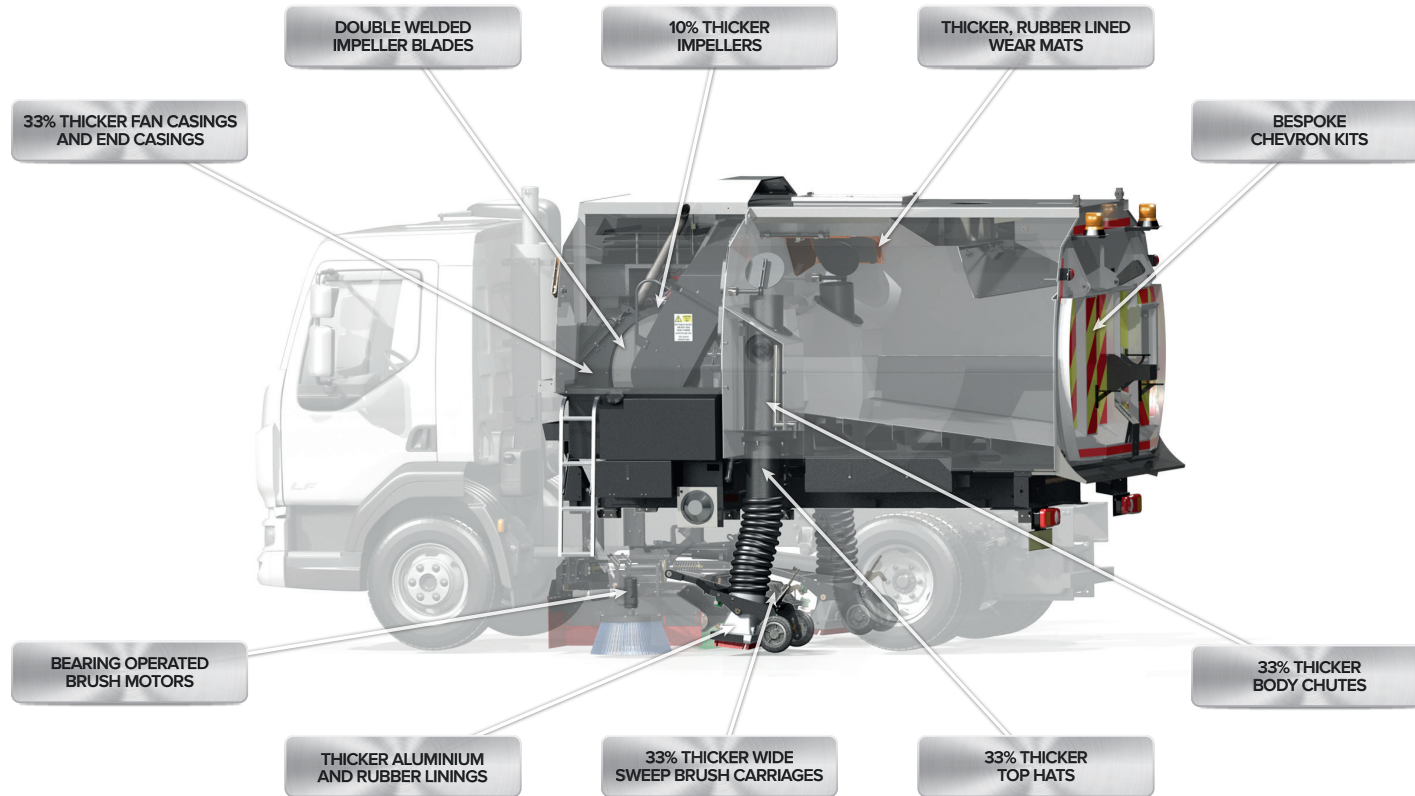

PARTS

QUALITY COMPONENTS

Durability

We operated our own fleet of sweepers for many years, so naturally we are extremely in-tune with our customers' needs. We manufacture sweeper components to last the longest time possible. Every attempt is made to get the maximum life span for each part, helping our customers get exactly what they need: reliable machines.

Thicker Wear Parts

Wear parts, by their very nature, require replacing the most often. Simply increasing the thickness of these parts means that they last longer. Less time in the workshop means more time on the road, so choosing our wear parts is the right decision.