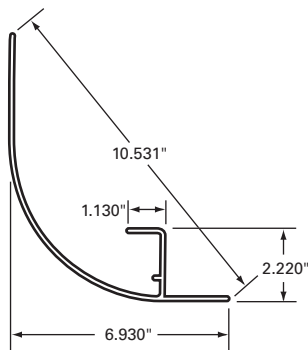

025-880

FLEET NUMBER: 025-880
REPLACEMENT FOR: WABASH N/S CORNER POST 5" RADIUS
REPLACEMENT FOR: WABE8351200