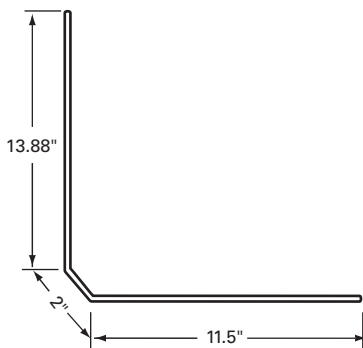

025-301

FLEET NUMBER: 025-301
REPLACEMENT FOR: HYUNDAI STEEL INNER RADIUS
REPLACEMENT FOR: 20005584