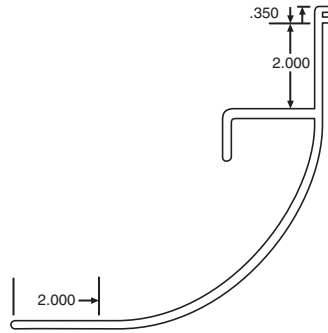

025-876

FLEET NUMBER: 025-876
REPLACEMENT FOR: WABASH CORNER POST 5" RAD. AL
REPLACEMENT FOR: E0081200