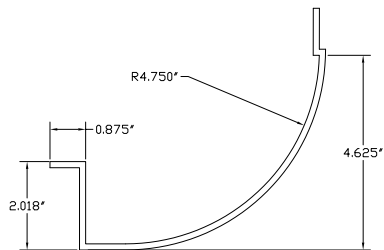

025-807

FLEET NUMBER: 025-807
REPLACEMENT FOR: UTILITY N/S FRONT CORNER POST - MILL - DRY FREIGHT
REPLACEMENT FOR: 1-6500-164