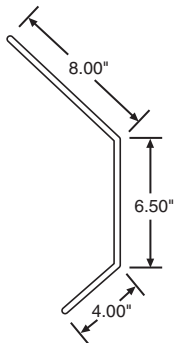

025-575

FLEET NUMBER: 025-575
REPLACEMENT FOR: STOUGHTON RADIUS ALUM. BEVELED WH.
REPLACEMENT FOR: 01-08581-XXX-01