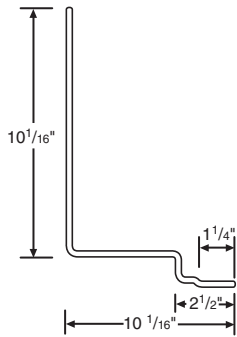

025-050

FLEET NUMBER: 025-050
REPLACEMENT FOR: BUDD RADIUS INNER - 80 & UP
REPLACEMENT FOR: AOIC-58102