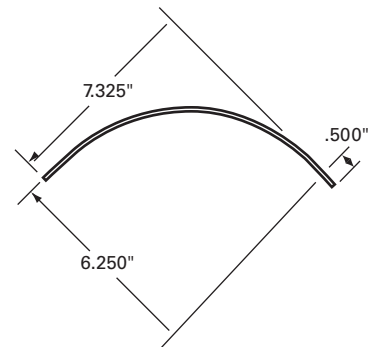

025-301

FLEET NUMBER: 025-301
REPLACEMENT FOR: HYUNDAI STEEL INNER RADIUS
REPLACEMENT FOR: 20005584

025-302

FLEET NUMBER: 025-302
REPLACEMENT FOR: HYUNDAI PPW 4" RADIUS
REPLACEMENT FOR: 20033886

025-326

FLEET NUMBER: 025-326
REPLACEMENT FOR: SUPREME RADIUS VERT. S.S.
REPLACEMENT FOR: 15051001 & 015053001