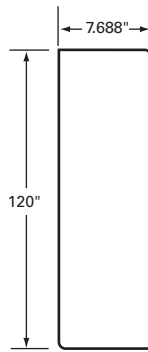

RADIUS PANELS

025-802-001

FLEET NUMBER: 025-802-001
REPLACEMENT FOR: UTILITY RADIUS INSERT S/S FOR "DRY FRT" 1-6500-154/159
REPLACEMENT FOR: 3-2500-99