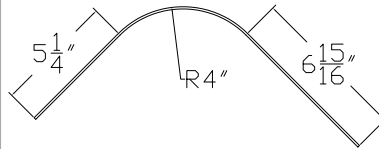

025-558

FLEET NUMBER: 025-558
REPLACEMENT FOR: STRICK ALUM PPW 4" RADIUS
REPLACEMENT FOR: 55567 & 55729