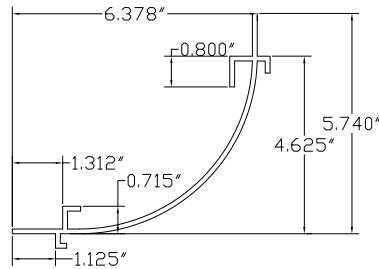

025-806

FLEET NUMBER: 025-806
REPLACEMENT FOR: UTILITY PPW FRONT CORNER POST- REEFER
REPLACEMENT FOR: 1-6500-155