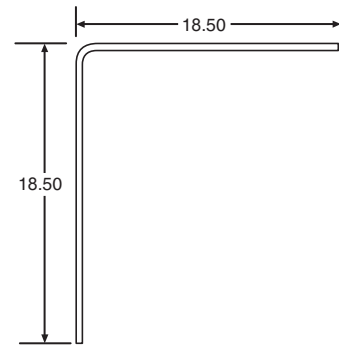

025-900

FLEET NUMBER: 025-900
REPLACEMENT FOR: STEEL "L" INNER RADIUS
REPLACEMENT FOR: UNIVERSAL