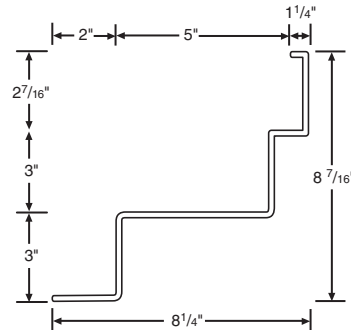

025-051

FLEET NUMBER: 025-051
REPLACEMENT FOR: BUDD RADIUS INNER - 76 --> 79
REPLACEMENT FOR: AOIC-24121

025-052-001

**BUDD
RADIUS PANEL**
SEE DESCRIPTION

FLEET NUMBER: 025-052-001
REPLACEMENT FOR: BUDD RAD.15" USE 025-902
REPLACEMENT FOR: 20900