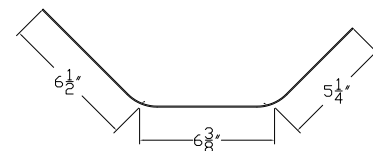

025-577-002

FLEET NUMBER: 025-577-002
REPLACEMENT FOR: STOUGHTON RADIUS ALUM. PPW - FED EX
REPLACEMENT FOR: 01-20165-XXX-00