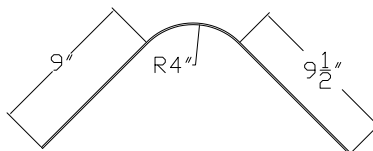

025-302

FLEET NUMBER: 025-302
REPLACEMENT FOR: HYUNDAI PPW 4" RADIUS
REPLACEMENT FOR: 20033886