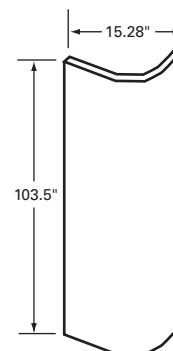

025-755

FLEET NUMBER: 025-755
REPLACEMENT FOR: MORGAN VERT. RADIUS S.S.
REPLACEMENT FOR: 01424