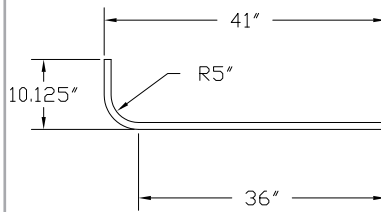

025-882

FLEET NUMBER: 025-882
REPLACEMENT FOR: WABASH FREIGHT PRO PPW 5" RADIUS
REPLACEMENT FOR: PNL8-19