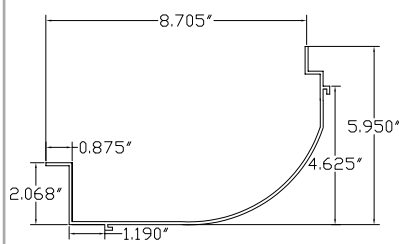

025-805-001

FLEET NUMBER: 025-805-001
REPLACEMENT FOR: UTILITY MILL RADIUS DRY DRY FREIGHT W/ TABS , MILL
REPLACEMENT FOR: 1-6650-159