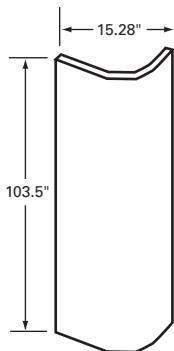

025-754

FLEET NUMBER: 025-754
REPLACEMENT FOR: MORGAN VERT RADIUS FOR 109" BODY - MILL
REPLACEMENT FOR: 00657-00660