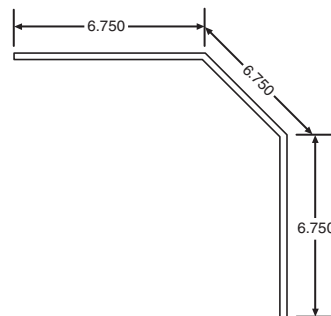

025-101

FLEET NUMBER: 025-101
REPLACEMENT FOR: DORSEY RAD. STEEL BEV PPW
REPLACEMENT FOR: FR2898301