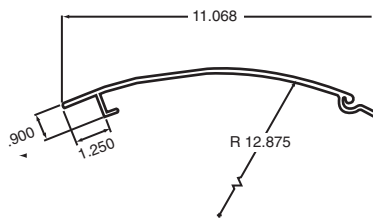

025-277

FLEET NUMBER: 025-277
REPLACEMENT FOR: GRUMMAN ROOF RADIUS "LOWER"
REPLACEMENT FOR: 91812302