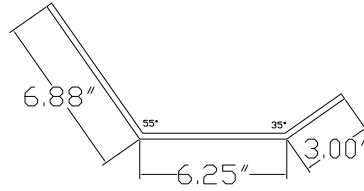

025-554

FLEET NUMBER: 025-554
REPLACEMENT FOR: STRICK RADIUS E-38 BEVELED WHITE
REPLACEMENT FOR: AA63C-7218-25-23 & 16313

025-555

STRICK RADIUS PANEL
SEE DESCRIPTION

FLEET NUMBER: 025-555
REPLACEMENT FOR: STRICK RADIUS E-98,99 BEVELED WH.
REPLACEMENT FOR: AA63C-7236-25-23