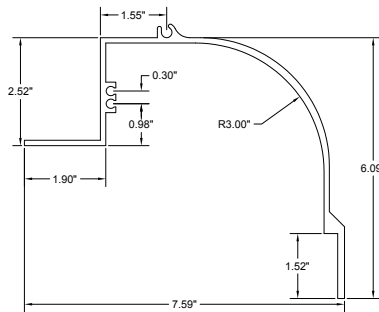

025-218-001

FLEET NUMBER: 025-218-001
REPLACEMENT FOR: GREAT DANE INNER RADIUS PPW
REPLACEMENT FOR: 69102889

025-2&S

FLEET NUMBER: 025-220
REPLACEMENT FOR: GREAT DANE COMP. PLATE FRONT CORNER POST X 110.56"
REPLACEMENT FOR: 60430401