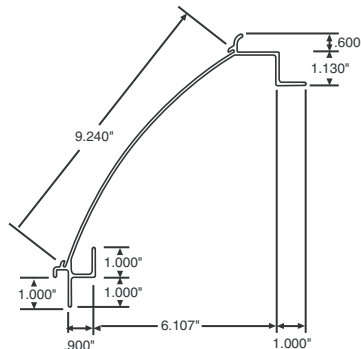

025-755-001

FLEET NUMBER: 025-755-001
REPLACEMENT FOR: MORGAN ROOF RADIUS 102" S/S
REPLACEMENT FOR: 13582

025-800

FLEET NUMBER: 025-800
REPLACEMENT FOR: UTILITY N/S ALUM. CORNER POST PPW
REPLACEMENT FOR: 1-6500-087