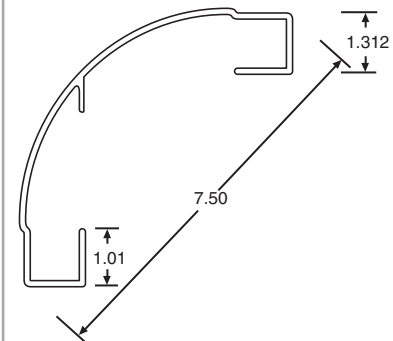

025-125

FLEET NUMBER: 025-125
REPLACEMENT FOR: DURALITE CORNER POST ALUM
REPLACEMENT FOR: 00051 --> 00054