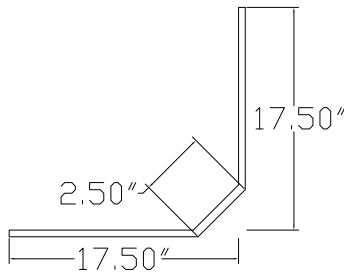

025-218-001

FLEET NUMBER: 025-218-001
REPLACEMENT FOR: GREAT DANE INNER RADIUS PPW
REPLACEMENT FOR: 69102889