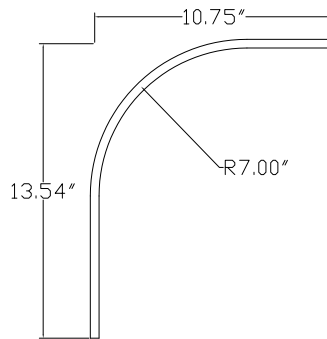

025-902

FLEET NUMBER: 025-902
REPLACEMENT FOR: STRICK RADIUS PANEL PPW
REPLACEMENT FOR: 47158