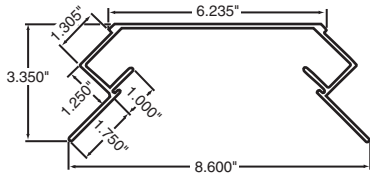

025-526

FLEET NUMBER: 025-526
REPLACEMENT FOR: PINES ALUM. CORNER POST MILL
REPLACEMENT FOR: AE33200-1088