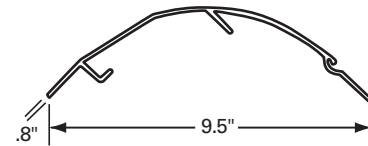

025-278

FLEET NUMBER: 025-278
REPLACEMENT FOR: GRUMMAN N/S 1 PC. ROOF RADIUS
REPLACEMENT FOR: 97110300