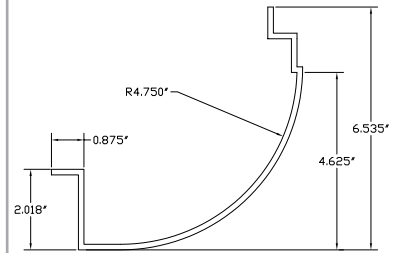

025-805

FLEET NUMBER: 025-805
REPLACEMENT FOR: UTILITY ALUMINUM FRONT CORNER POST- DRY FREIGHT
REPLACEMENT FOR: 1-6500-139 & 160