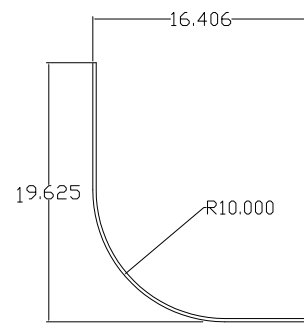

025-905-002

FLEET NUMBER: 025-905-002
REPLACEMENT FOR: PINES RADIUS PANEL PPW
REPLACEMENT FOR: 14048