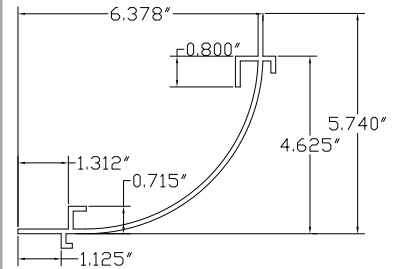

025-806-001

FLEET NUMBER: 025-806-001
REPLACEMENT FOR: UTILITY MILL FRONT CORNER POST - REEFER
REPLACEMENT FOR: 1-6650-156