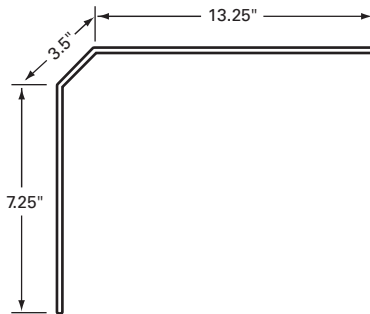

025-556

FLEET NUMBER: 025-556
REPLACEMENT FOR: STRICK STEEL BEVELED INNER RADIUS
REPLACEMENT FOR: 06782