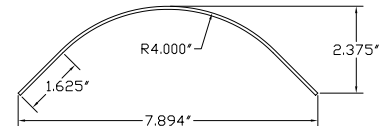

025-558-001

FLEET NUMBER: 025-558-001
REPLACEMENT FOR: STRICK ALUM 4" FRONT CORNER POST - MILL
REPLACEMENT FOR: 58964