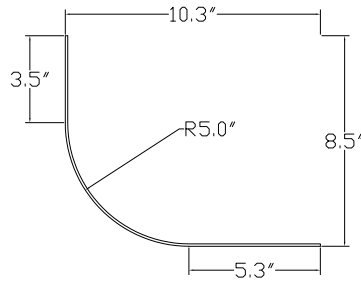

025-754-001

FLEET NUMBER: 025-754-001
REPLACEMENT FOR: MORGAN VERT RADIUS PENSKE - MILL
REPLACEMENT FOR: 006533