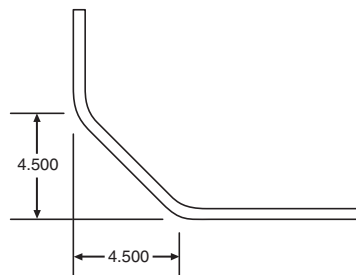

025-577

FLEET NUMBER: 025-577
REPLACEMENT FOR: STOUGHTON RADIUS ALUM. N/S WH.
REPLACEMENT FOR: 01-12994-XXX-00