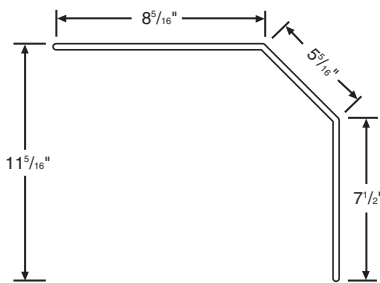

025-052-001

**BUDD
RADIUS PANEL**
SEE DESCRIPTION

FLEET NUMBER: 025-052-001
REPLACEMENT FOR: BUDD RAD.15" USE 025-902
REPLACEMENT FOR: 20900

025-100

FLEET NUMBER: 025-100
REPLACEMENT FOR: DORSEY CR. POST STEEL BEV
REPLACEMENT FOR: FR2804118