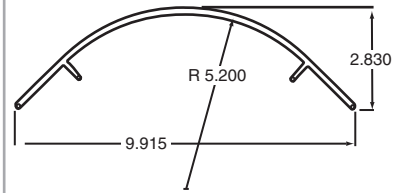

025-275

FLEET NUMBER: 025-275
REPLACEMENT FOR: GRUMMAN/UTILMASTER VERTICAL RADIUS
REPLACEMENT FOR: 91858403 & 06026907