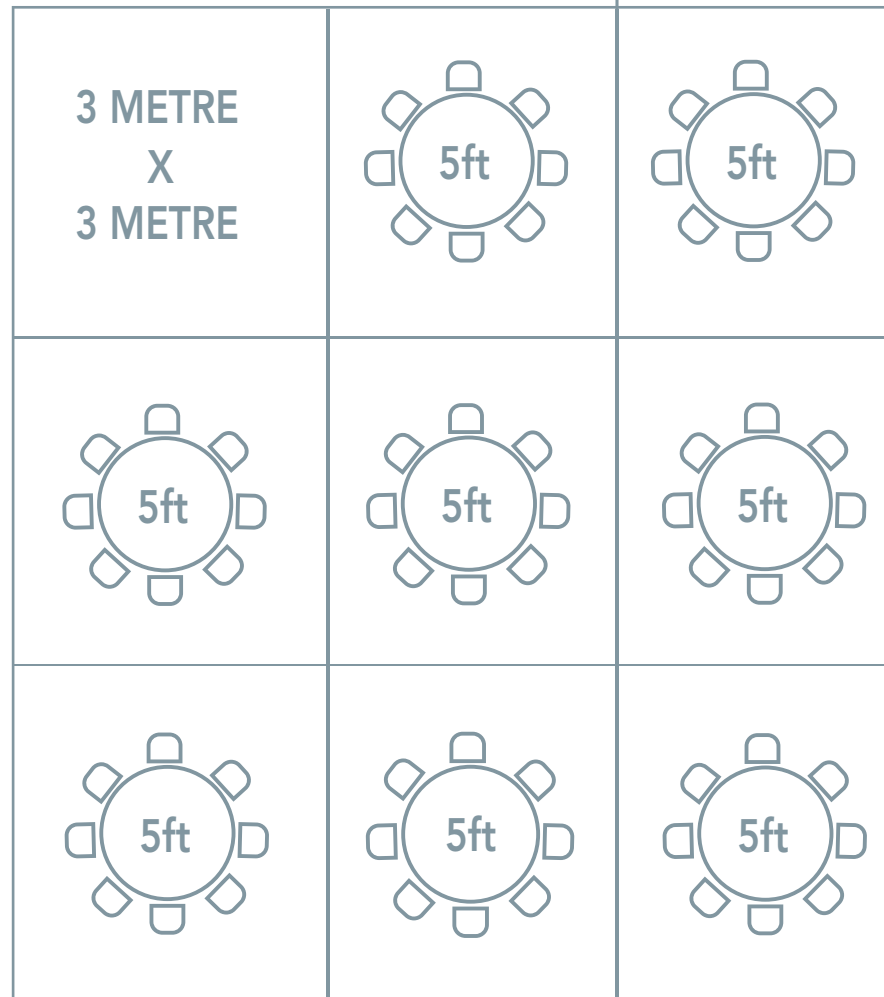

9 X 9 METRE MARQUEE / 30FT X 30FT

Please see page 2 to see how this marquee can be adapted to suit your needs.

**ENTRANCE
PORCH**

9 X 9 METRE MARQUEE / 30FT X 30FT

With added features:

Catering Marquee, Bar, Dancefloor & Disco/Band Area