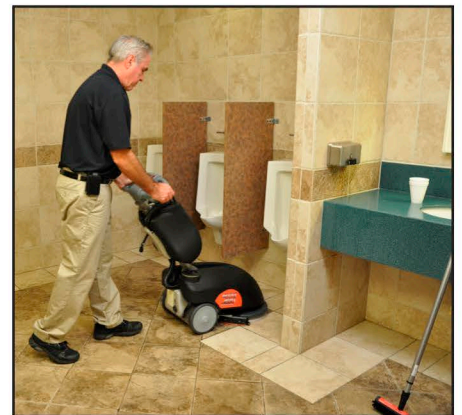

BOSS

CLEANING EQUIPMENT

GB1400B Gloss Boss Auto Scrubber

The most compact battery powered auto scrubber on the market today! Smart design provides big scrubber performance in a small package. Easy to operate. Just fill the solution tank, lower the squeegee and go. Moves easily around tight, congested areas and leaves floors perfectly dry in one pass. Equipped with a no-maintenance AGM battery with built-in charger providing up to 1.5 hours of run time and approximately 10,000 square feet of cleaning before recharging. The Gloss Boss auto scrubber is the most advanced and effective cleaning solution for your hard floors.

Technical Specifications:

Solution tank:	3 gallons
Recovery tank:	3 gallons
Brush width:	14-inch
Squeegee width:	17-inch
Brush motor:	1/3 HP
Vacuum motor:	1/3 HP
Construction:	SS frame, polyethylene tanks
Battery type:	12V, 75 AH, AGM No-Maintenance
Weight:	95 lbs without battery
Dimensions:	35L X 17W X 17H
Warranty:	1 Year
Product Code:	B14100240

Folds flat for easy storage

Features:

Easy to remove recovery tank

Overflow protection via wet shut off

Easy access fill opening

Brush assist drive for fatigue-free operation

14-inch, 140 rpm scrub brush

Electronic fingertip controls