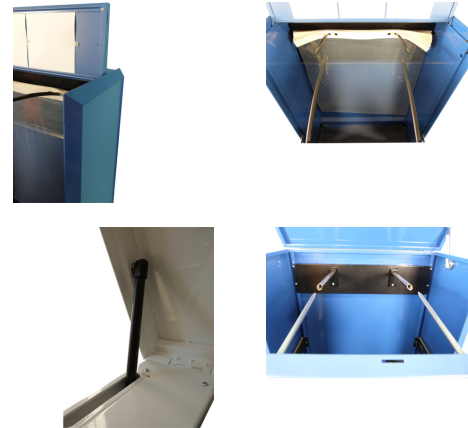

PRODUCT IMAGE

PRODUCT THUMBNAILS

PRODUCT DESCRIPTION

The stylish Premium vertical planfile is based on the Classic cabinet and is of sturdy double skinned construction. The cabinet is designed on a tube appearance to give a unique a modern look.

FEATURES

- Fully Locking
- Anti-tilt function available
- 2 or 4 prong versions
- Colour options
- Optimising storage space

BENEFITS

- Can be painted in 2 tone colours
- Can be stand alone
- Document retrieval
- Unique design