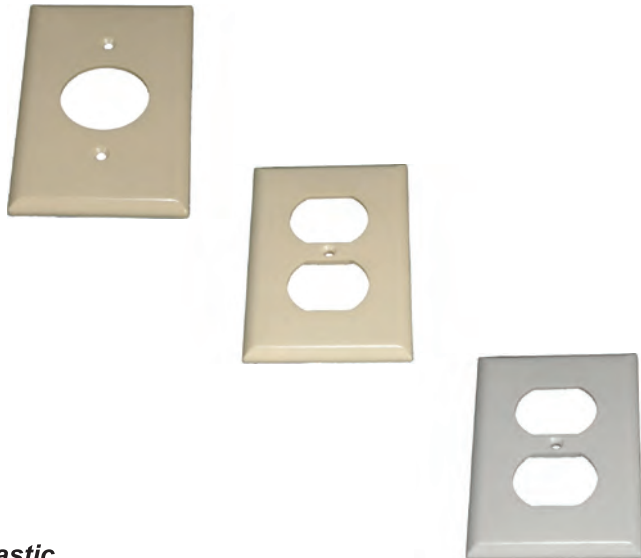

For Aluminum to Copper connection

65-30024 0.5 Oz Anti-Oxidant
 65-30030 8.0 Oz Anti-Oxidant (shown)

Plastic Conduit Bushings

63-6403 1/2"
 63-6410 3/4"

ELECTRICAL

Wall Plates

Metal

- | | |
|----------|-------------------------------|
| 63-7606 | 4" Square w/ 1/2" Center K.O. |
| 63-7607 | 4" Square Solid Cover |
| 63-7608 | 4" Square for 2" x 4" Box |
| 63-7622 | 2" x 4" Solid Cover |
| 63-7623 | 2" x 4" w/ 1/2" Center K.O. |
| 61-93101 | 2" x 4" SS Duplex Plate |