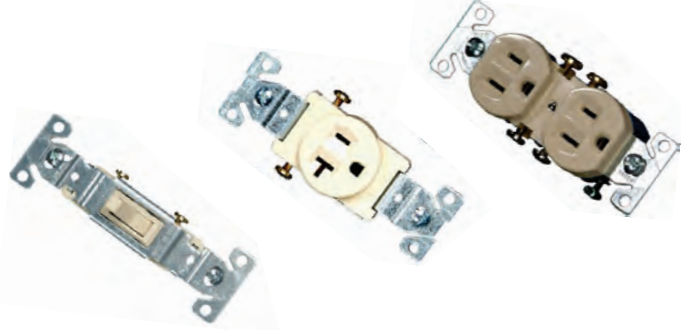

Range & Dryer Relief Clamps

60-DCLAMPL

60-CLAMP

60-DCLAMPL
60-CLAMP

for Dryer
for Range

ELECTRICAL

Extension Cords

110V - 3-wire

		Amp.
60-30	3 foot	13
60-31	6 foot	15
60-32	9 foot	15
60-33	12 foot	15

Range & Dryer Cord Caps

w/ 30A & 50A Blades

61-80	3-wire
61-21	4-wire

Range & Dryer Outlets

Surface Mount

61-125	Dryer, 3 Wire
61-1225	Dryer, 4-Wire
61-112	Range, 3 Wire
61-1212	Range, 4-Wire

Flush Mount

61-38	Dryer, 3 Wire
61-278B	Dryer, 4-Wire
61-32	Range, 3 Wire
61-279B	Range, 4-Wire
61-68	Chrome Cover Plate

Switches & Receptacles

61-1301V	Silent Switch	Ivory
61-1877V	Single Receptacle, 20Amp	Ivory
61-827	Duplex Receptacle, 15Amp	Ivory
61-827W	Duplex Receptacle, 15Amp	White
61-877	Duplex Receptacle, 20Amp	Ivory
61-877W	Duplex Receptacle, 20Amp	White

Electrical Adapters & Connectors

61-01	2-3 Wire Adapter
61-1147	Brown Triple Grounding Tap
61-1482	Ivory 3-Way Cube Tap
61-209	3-Prong Rubber Cord Cap
61-228	110V Cord Cap

Multi -Tap Connector

63-PBTS-2-4	2 Port, 1 Side Entry
	14 to 4 AWG