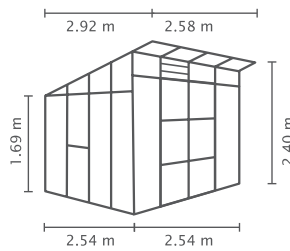

TECHNICAL DATA

GLAZING

MIX: 6 mm polycarbonate in the roof & 3 mm full pane toughened glass in the sides

COLOURS

anodised aluminium*

DIMENSIONS

Outside dimensions: W 2.58 m x H 2.40 m
Eaves height: 1.69 m
Door dimensions: W 1.22 x H 1.92 m

INCL.

2 Top-hinged Side Vents, 1 louvre window, 2 downpipes, capping system (pvc), standard gutters

FEATURES

- ✓ MODERN ARCHITECTURE
- ✓ COMFORTABLE STANDING HEIGHT
- ✓ DOUBLE SLIDING DOOR
- ✓ INCL. 2 RAINWATER DOWNPIPES, STANDARD GUTTERS
  2 TOP-HINGED SIDE VENTS & 1 LOUVRE WINDOW
- ✓ FIXING TECHNIQUE: GASKETS

ACCESSORIES

- 👍 Folding Shelf,
  Staging

FREYA 7600

MODEL

GROWING AREA

DIMENSIONS

GLAZING

COLOURS

FREYA 7600
incl. 2 Side Vents,
1 louvre window

7.6 m²

- mix of polycarbonate in the roof & full pane toughened glass in the sides

- anodised aluminium*