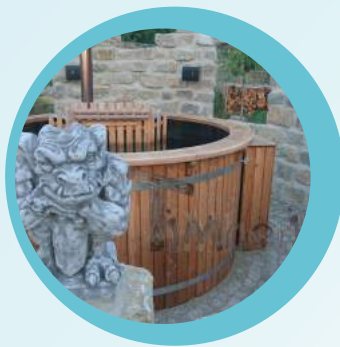

WOODEN HOT TUBS AND SAUNAS

For Relaxation and Family Fun

- Here at TimberIN we strive for harmony between outstanding quality and competitive pricing. Bathing in our hand-crafted hot tubs or relaxing in our rustic saunas is sure to become your favourite past-time!

HAVE A LOOK AT OUR SELECTION ▶ ▶ ▶

CONTENTS

OUR STORY

GARDEN SPAS

- Wellness
- Vintage
- Wooden
  - Ofuro
  - Terrace
- Polypropylene

GARDEN SAUNAS

- Igloo
- Barrel
- Rectangular
- Vertical
- Outdoor Shower

WOOD FIRED HEATERS FOR HOT TUBS

AVAILABLE MODIFICATIONS