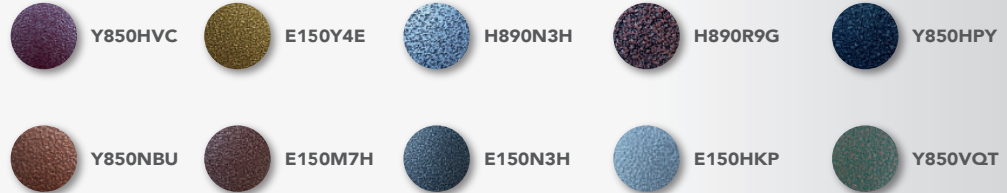

AVAILABLE MODIFICATIONS FOR FOR HEATERS

ALL HEATERS ARE AVAILABLE IN AN ARRAY OF JEWEL TONES

EXTERNAL RECTAGULAR/EXCLUSIVE HEATER

22 KW Width: 380 mm; Height: 550 mm; Length: 550 mm; 40 kg.

28 KW Width: 380 mm; Height: 550 mm; Length: 800 mm; 50 kg.

35 KW Width: 380 mm; Height: 550 mm; Length: 1050 mm; 70 kg.

ALL HEATERS ARE AVAILABLE IN AN ARRAY OF JEWEL TONES

EXTERNAL ROUND HEATER

20 KW Width: 430 mm; Height: 530 mm; Length: 670 mm; 40 kg.

24 KW Width: 480 mm; Height: 580 mm; Length: 750 mm; 50 kg.

40 KW Width: 600 mm; Height: 700 mm; Length: 950 mm; 100 kg.

EXTERNAL OCTAGONAL HEATER

22 KW Width: 480 mm; Height: 680 mm; Length: 550 mm; 42 kg.

28 KW Width: 480 mm; Height: 680 mm; Length: 750 mm; 55 kg.

35 KW Width: 480 mm; Height: 680 mm; Length: 900 mm; 70 kg.

INTERNAL SNORKEL HEATER

18 KW Width: 600 mm; Height: 700 mm; Length: 300 mm; 30 kg.

22 KW Width: 600 mm; Height: 850 mm; Length: 300 mm; 40 kg.

26 KW Width: 600 mm; Height: 900 mm; Length: 300 mm; 50 kg.

STAINLESS STEEL TYPE

430 Not suitable for chlorine, bromide, active oxygen and harsh salt treatments. Only with non-abrasive water cleansing treatments.

316 Extremely durable and suitable for use with chlorine, bromide, active oxygen treatments and harsh salt treatments. Recommended for marine climates and locations with high mineral content water.

ACCESSORIES

DOOR WITH GLASS PANEL.

CHIMNEY PROTECTION.

ASH SHOVEL AND RAKE.