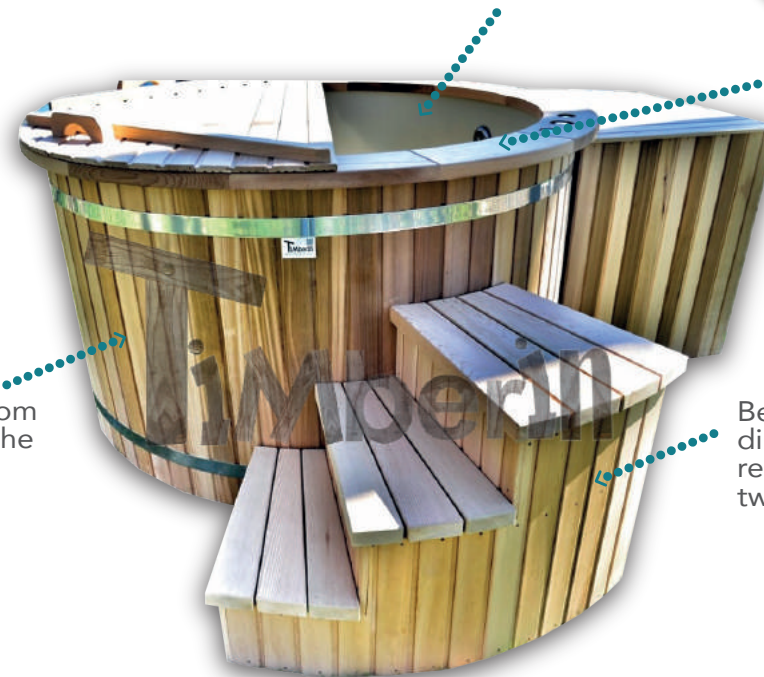

ACCESSORIES:

- Wooden box for the filter
- Chimney protection against burns
- Wooden lid
- Stainless steel lid on the inside heater
- External water tap
- Water cleansing set

For more information regarding modifications see page 27.

Wide array of SPA equipment options

Luxurious wide wooden sill

Luxurious panelling from canadian red cedar - the most sustainable building materials

Beauty, durability, dimensional stability, resistance to warping, twisting and rot