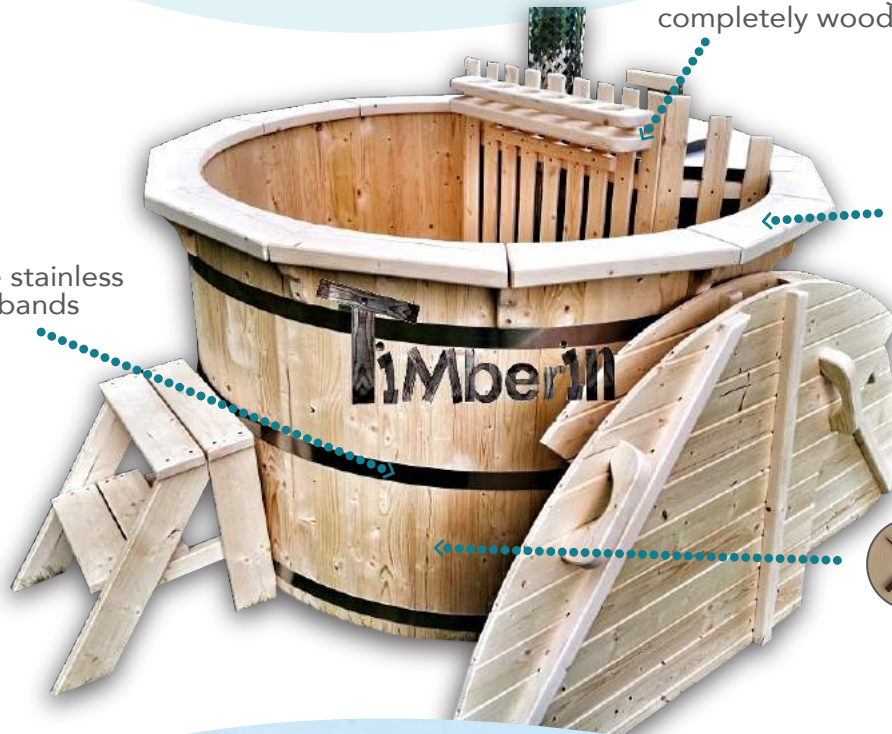

*Family Gent,
Hinton Grange, Grove Lane, UK*

One with nature

Total height: 1040 mm;
Height of the benches: 280 mm
 Wooden lining
 2 stainless steel bands
 Water drain with hose connector

Authentic bathing experience in a completely wooden tub

PEFC certified, zero-waste timber from sustainable forests

Three stainless steel bands

Available as an assembly kit

AVAILABLE MODIFICATIONS

DIAMETER:

- 1600
- 1800
- 2000
- 2200

WOODEN PANELLING:

- Spruce
- Larch
- Thermowood