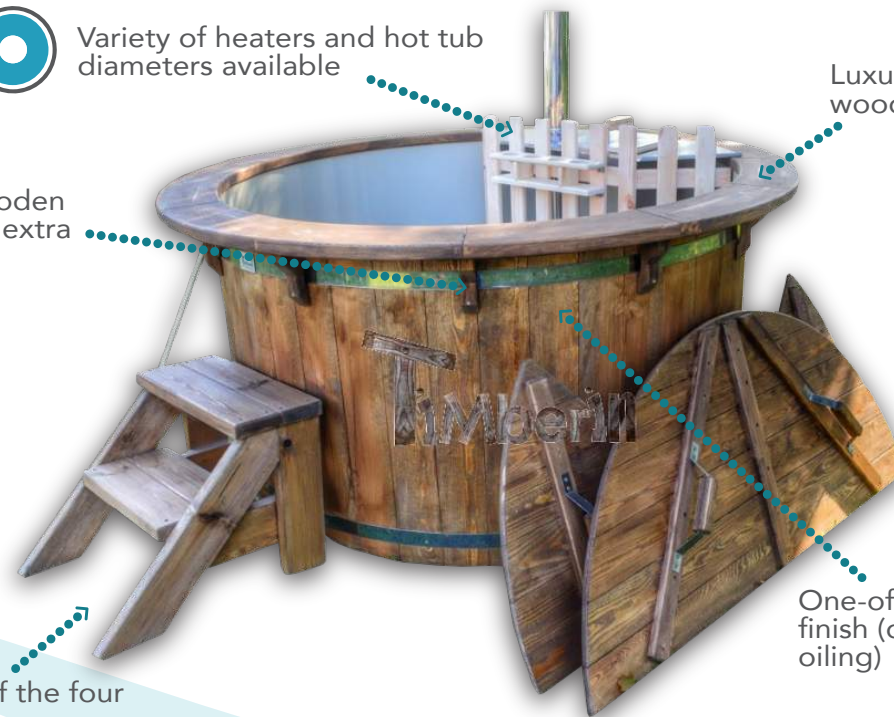

VINTAGE MODEL

AVAILABLE MODIFICATIONS

DIAMETER:

- 1600
- 1800
- 2000
- 2200

WOODEN PANELLING:

- Spruce
- Larch
- Thermowood

LINING COLOUR:

- Black
- Blue
- White
- Grey

WOODEN STAIRS:

- Basic type
- A type
- B type
- C type

HEATER:

- Internal
- External
- Electric

HEATER STAINLESS STEEL TYPE:

- 430 grade steel
- 316 grade steel

INSULATION:

- Wall
- Bottom

SPA EQUIPMENT:

- Air bubble massage
- Hydromassage
- LED Lights (from 1 to 4)
- Sand filtration system

BENCHES:

- Wooden
- Wooden Sunny type
- PP open
- PP closed

ACCESSORIES:

- Wooden box for the filter

For more information regarding modifications see page 27.

Unique rustig design

Total height: 1040 mm;
Height of the benches: 320 mm
PP lining
2 stainless steel bands
Water drain with hose connector

Variety of heaters and hot tub diameters available

Luxurious wide wooden sill

Unique wooden cornice for extra support

One-of-a-kind wood finish (double vintage oiling)

Choose one of the four types of stairs