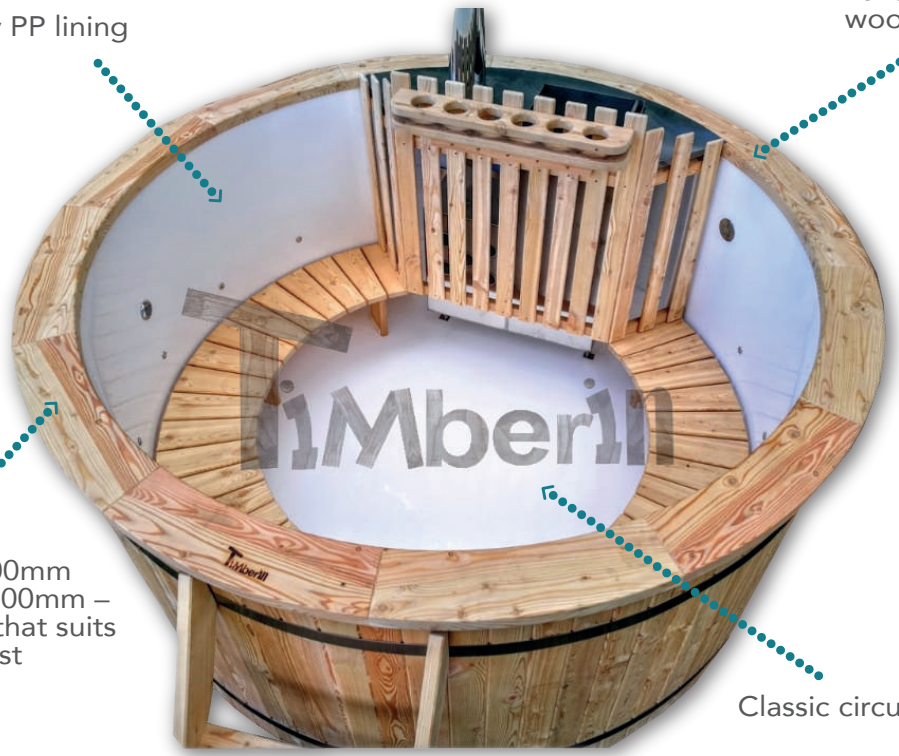

RECTANGULAR MODEL

ROUND MODEL

Total height: 1040 mm;
Height of the benches: 320 mm
PP lining
2 stainless steel bands
Water drain with hose connector

✦ ✦ Glossy PP lining

Luxurious wide wooden sill

From cosy 1600mm to spacious 2200mm – choose a size that suits your needs best