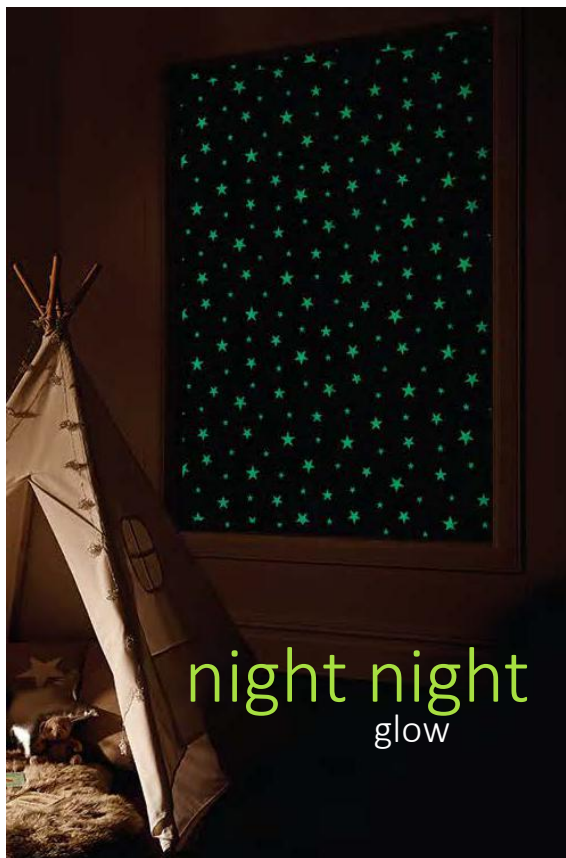

especially for your little ones
have fun with these cool, playful prints & patterns

We have range of cool and colourful children's prints in our new collection, designed to appeal to your little VIPs as well as grown ups, (blackout finishes are perfect for a good night's sleep!).

safe & stylish
practical & durable

We all know that as children grow their curiosity does too, which is why here at Solent Blinds we make child safety a real priority.

Our window blinds are always designed with safety in mind and there are a number of options for you to choose from, including Soft Rise spring blinds, Perfect Fit and now One Touch motorised solutions too, making luxury affordable.

night night
glow