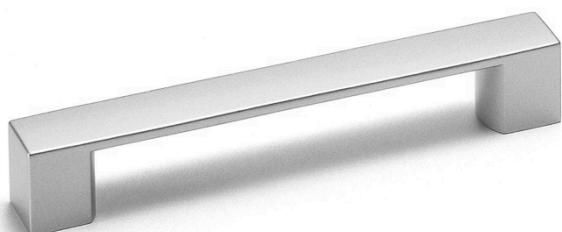

Hole centres 64mm, length 94mm

This handle includes 2 x M4 25mm screws

65.0661.0000 CG

65.0661.0003 SS

Finish: Chrome Gloss & Stainless Steel

Hole centres N/A

65.0442.0001

Finish: Chrome Matt

65.0524.0014 (550mm)

Finish: Aluminium Bar with Chrome
Gloss end pieces

Hole Centres 411 mm & 511 mm

65.0546.0003

Finish: Chrome Matt

Hole centres 128 mm

65.0675.0007

Finish: Chrome Matt