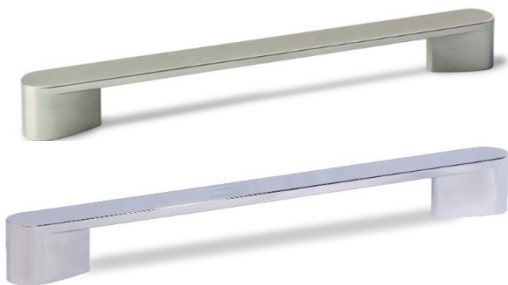

Finish: Chrome Gloss

Hole centres 160 mm

65.0755.0001

Finish: Chrome Gloss

Hole centres 160 mm

65.0787.0002 SS

65.0787.0001 CG

Finish: Stainless Steel & Chrome Gloss