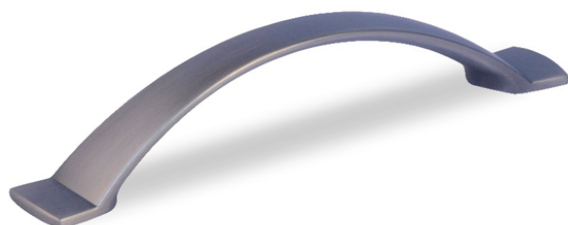

65.1204.51925 (192 mm)

65.1204.53205 (320mm)

Finish: Stainless Steel

Hole centres 192 & 320 mm

This handle includes colour matched counter sunk screws

65.0674.0004

Finish: Antique Tin

Hole centres 128 mm