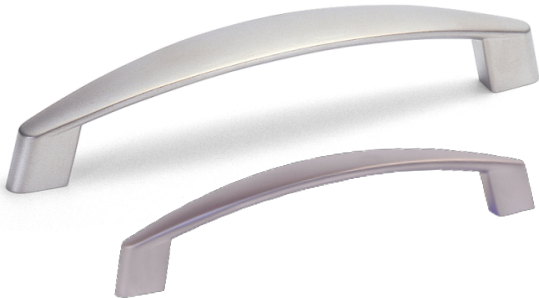

Finish: Nickel Matt

Hole centres 128 mm

FENNEL

Lead by Innovation

65.0147.0004

Finish: Nickel Matt

Hole centres 96mm

65.0148.0005 SS