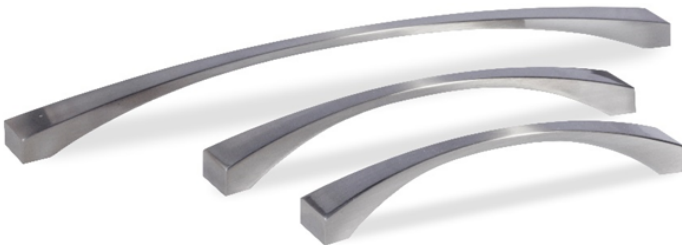

FENNEL

Lead by Innovation

65.0756.5128 (128cc)
 65.0756.5192 (192cc)
 65.0756.5320 (320cc)
 65.0756.5613 (613cc)

Finish: Stainless Steel

These handles each include 2 x M4 25mm screws

65.0786.5005 (96cc)
 65.0785.5005 (192cc)

Finish: Stainless Steel

These handles each include 2 x M4 25mm screws

65.0904.5005 (160cc)
 65.0943.5005 (192cc)
 65.0903.5005 (320cc)

Finish: Stainless Steel

These handles each include 2 x M4 25mm screws