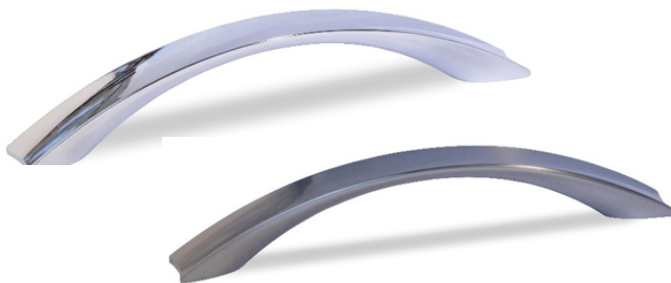

Finish: Stainless Steel

These handles each include 2 x M4 25mm screws

65.0904.5005 (160cc)
 65.0943.5005 (192cc)
 65.0903.5005 (320cc)

Finish: Stainless Steel

These handles each include 2 x M4 25mm screws