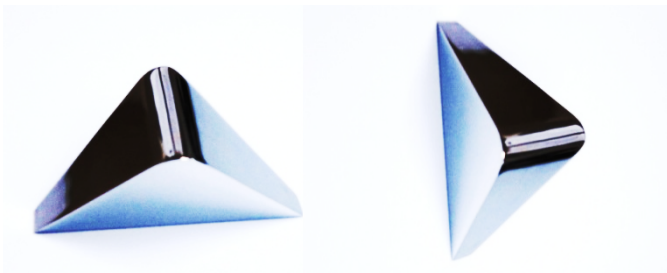

65.0736.0321

Finish: Chrome Gloss

Hole centres 32 mm