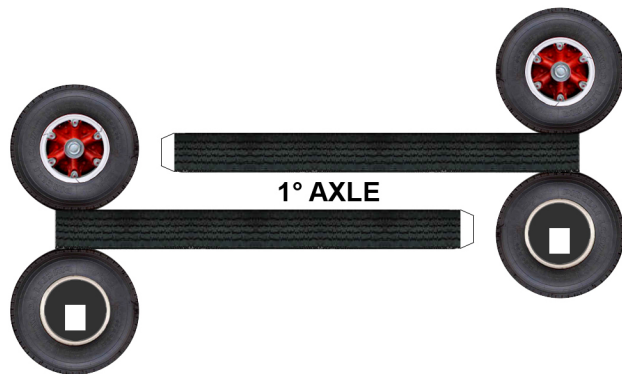

PAPERDIORAMA.COM

FIAT 682/N2  
VIBERTI 3 AXLES TRASF.  
WITH 3 AXLES TRAILER  
1:66 SCALE - SHEET 1/4

PAPERDIORAMA.COM  
FIAT 682/N2  
VIBERTI 3 AXLES TRASF.  
WITH 3 AXLES TRAILER  
1:66 SCALE - SHEET 3/4