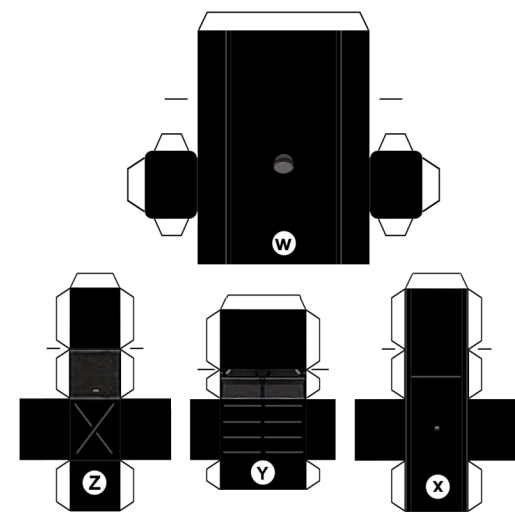

PAPERDIORAMA.COM

FIAT 682/N2  
VIBERTI 3 AXLES TRASF.  
WITH 3 AXLES TRAILER  
1:66 SCALE - SHEET 1/4

PAPERDIORAMA.COM  
FIAT 682/N2  
VIBERTI 3 AXLES TRASF.  
WITH 3 AXLES TRAILER  
1:66 SCALE - SHEET 3/4