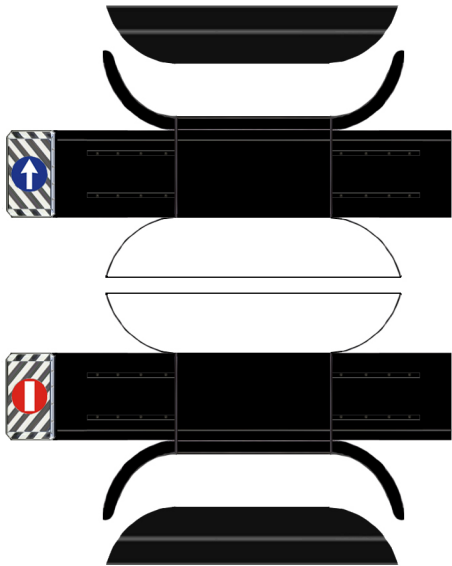

PAPERDIORAMA.COM

FIAT 682/N2  
VIBERTI 3 AXLES TRASF.  
WITH 3 AXLES TRAILER  
1:66 SCALE - SHEET 1/4

PAPERDIORAMA.COM  
FIAT 682/N2  
VIBERTI 3 AXLES TRASF.  
WITH 3 AXLES TRAILER  
1:66 SCALE - SHEET 3/4