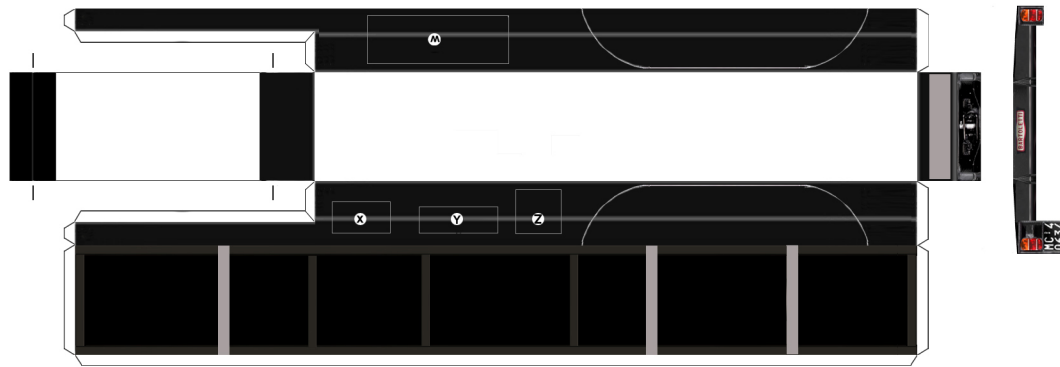

PAPERDIORAMA.COM

FIAT 682/N2  
VIBERTI 3 AXLES TRASF.  
WITH 3 AXLES TRAILER  
1:66 SCALE - SHEET 1/4

PAPERDIORAMA.COM  
FIAT 682/N2  
VIBERTI 3 AXLES TRASF.  
WITH 3 AXLES TRAILER  
1:66 SCALE - SHEET 3/4