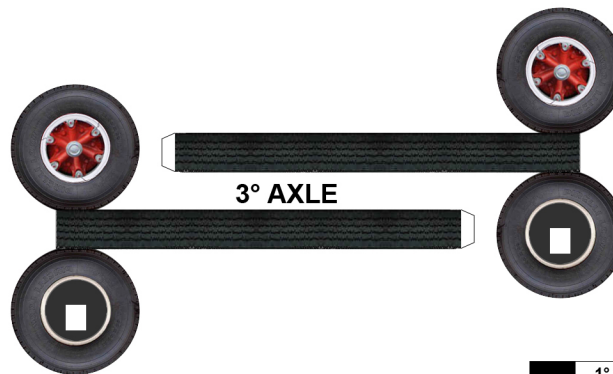

PAPERDIORAMA.COM

FIAT 682/N2  
VIBERTI 3 AXLES TRASF.  
WITH 3 AXLES TRAILER  
1:66 SCALE - SHEET 1/4

PAPERDIORAMA.COM  
FIAT 682/N2  
VIBERTI 3 AXLES TRASF.  
WITH 3 AXLES TRAILER  
1:66 SCALE - SHEET 3/4