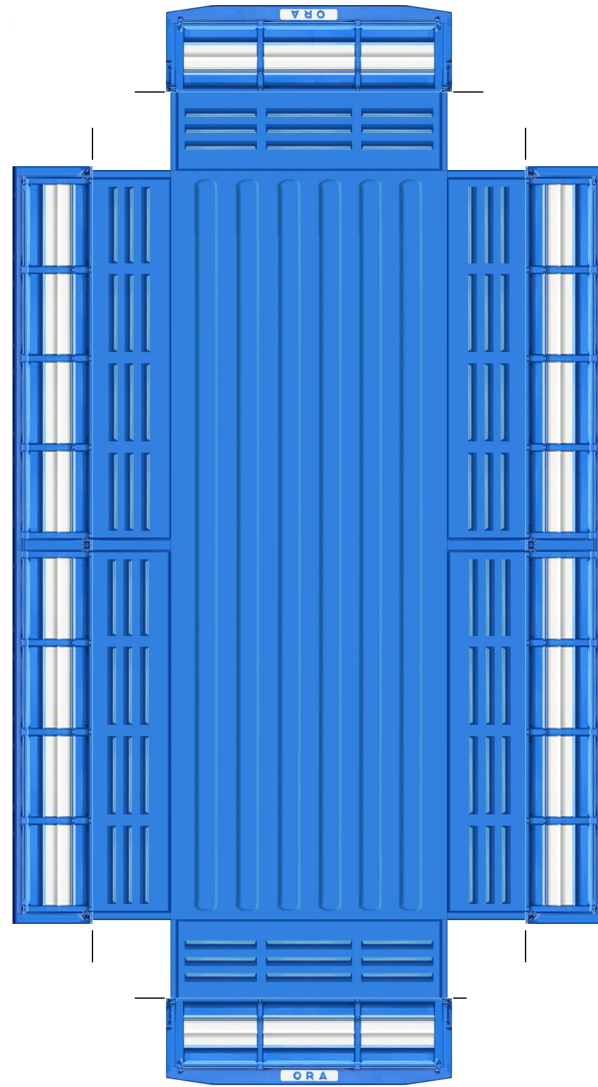

PAPERDIORAMA.COM

FIAT 682/N2  
VIBERTI 3 AXLES TRASF.  
WITH 3 AXLES TRAILER  
1:66 SCALE - SHEET 1/4

PAPERDIORAMA.COM  
FIAT 682/N2  
VIBERTI 3 AXLES TRASF.  
WITH 3 AXLES TRAILER  
1:66 SCALE - SHEET 3/4