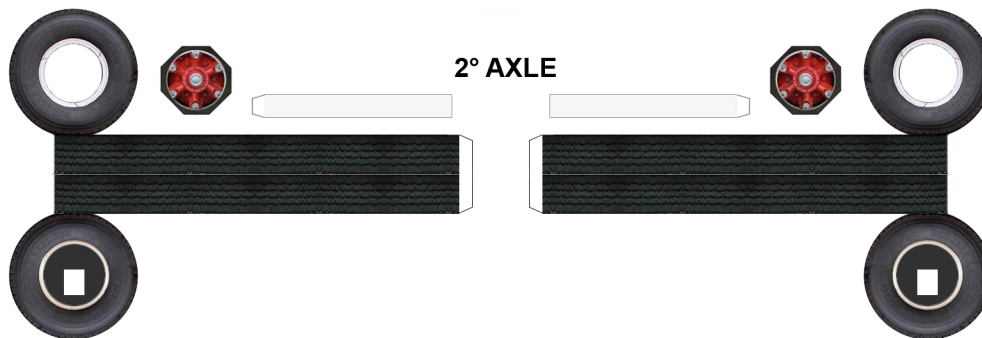

PAPERDIORAMA.COM

FIAT 682/N2  
VIBERTI 3 AXLES TRASF.  
WITH 3 AXLES TRAILER  
1:66 SCALE - SHEET 1/4

PAPERDIORAMA.COM  
FIAT 682/N2  
VIBERTI 3 AXLES TRASF.  
WITH 3 AXLES TRAILER  
1:66 SCALE - SHEET 3/4