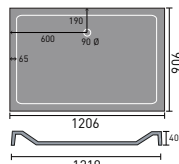

1200 x 900mm rectangular