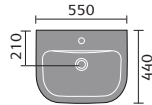

bordeaux 55cm semi recessed basin 1th