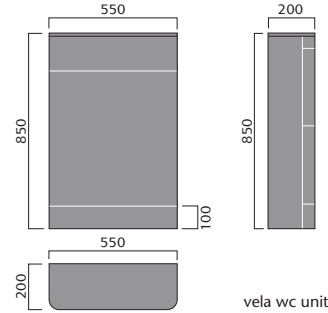

technical information

countertop basins

Tap Position Guide		
BASIN	800 unit	550 unit
Oval	C.B.S	C.B
Soft Rectangle	C.B.S	C.B
Rectangle	C.S	X
Round	C.B.S	C.B.S
Soft Round	C.B.S	C.B.S

C = Corner B = Back S = Side

vela modular