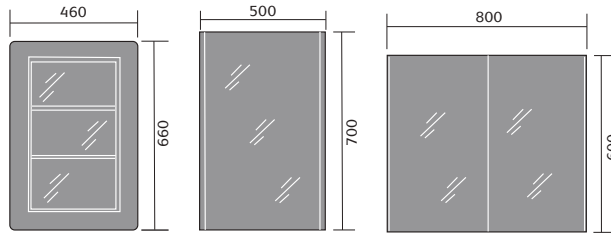

Check with your depot how quickly we can get this

mirrors and mirrored cabinets

steel portrait mirrored cabinet

door opens to the side and needs 380mm clearance to the right or left (turn the cabinet upside down before fixing to switch from left hand to right hand opening)

luxury single door LED mirrored cabinet

luxury double door LED mirrored cabinet