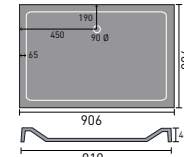

## clifton shower trays

800mm quad

900 x 760mm quad  
LH shown

700mm square

900mm square

900 x 800mm rectangular

900mm quad

1200 x 800mm quad  
LH shown