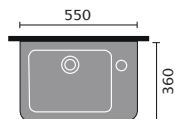

spacesaver square semi recessed basin