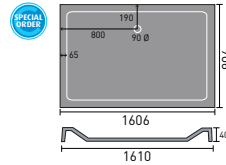

1600 x 800mm rectangular