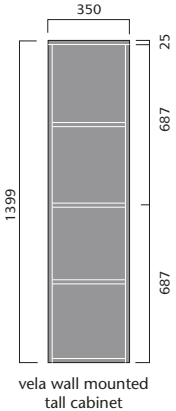

technical information

countertop basins

Tap Position Guide		
BASIN	800 unit	550 unit
Oval	C.B.S	C.B
Soft Rectangle	C.B.S	C.B
Rectangle	C.S	X
Round	C.B.S	C.B.S
Soft Round	C.B.S	C.B.S

C = Corner B = Back S = Side

vela modular