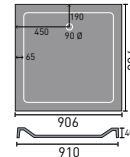

## clifton shower trays

800mm quad

900 x 760mm quad  
LH shown

700mm square

900mm square

900 x 800mm rectangular

900mm quad

1200 x 800mm quad  
LH shown