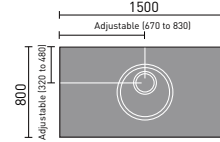

900mm smart deck (WRS D9)

1000mm smart deck (WRS D10)

1200mm smart deck (WRS D12)

smart deck drain (WRS D D12)

1200 x 750mm smart deck (WRS D1275)

1300 x 800mm smart deck (WRS D138)

1400 x 900mm smart deck (WRS D149)