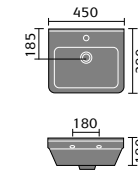

provence 45cm
cloakroom basin 1th