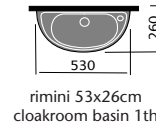

Check with your depot how quickly we can get this

valencia

rimini