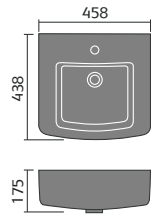

45cm vanity basin