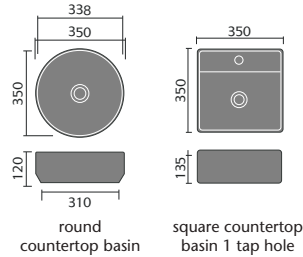

technical information

countertop basins