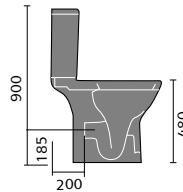

provence ease
toilet and seat