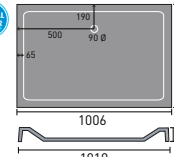

1000 x 700mm rectangular