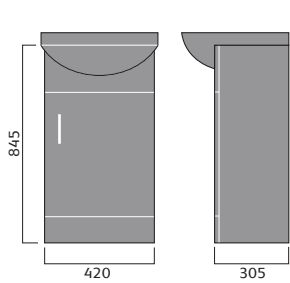

Check with your depot how quickly we can get this

vanity units

45cm vanity unit and basin