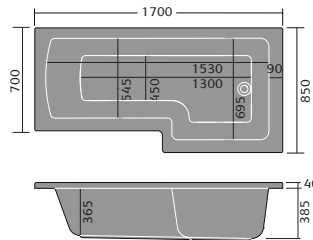

# baths

elegant double ended bath  
1800 x 800mm

opulent double ended bath  
1700 x 750mm

corner bath  
1495 x 1000mm

showerbath 1700x900mm  
left or right hand (LH shown)

luxury square showerbath  
left or right hand (RH shown)