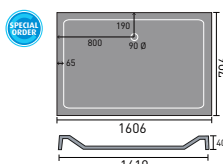

1600 x 700mm rectangular