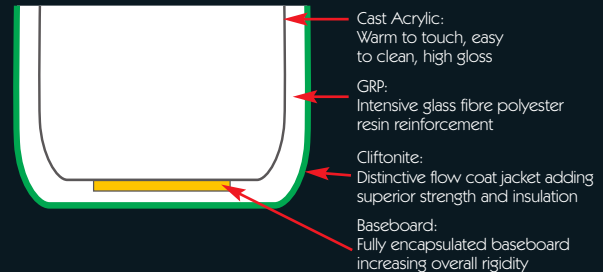

Cast Acrylic:
Warm to touch, easy to clean, high gloss

GRP:
Intensive glass fibre polyester resin reinforcement

Cliftonite:
Distinctive flow coat jacket adding superior strength and insulation

Baseboard:
Fully encapsulated baseboard increasing overall rigidity