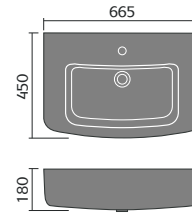

65cm vanity basin