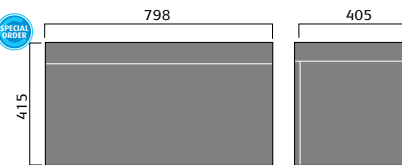

avior 80cm wall mounted cabinet

www.ctb.co.uk