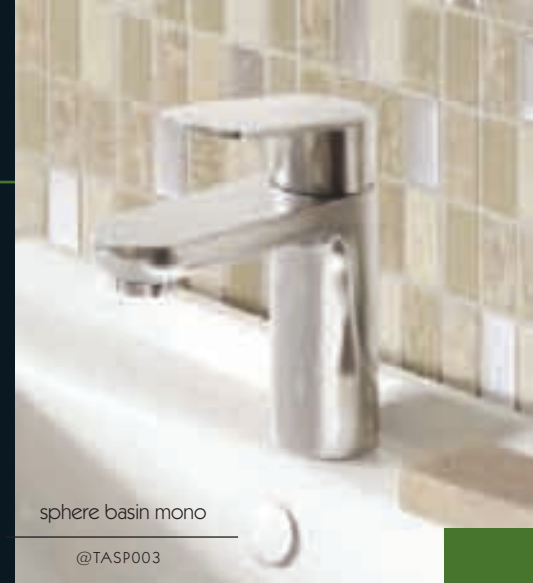

sphere basin mono

@TASP003

brassware

0.2 bar minimum pressure unless indicated * 0.5 bar pressure or ** 1 bar pressure or *** 1.5 bar pressure