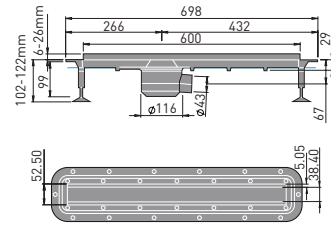

linear drain wet decks

Our linear drain wet decks have a 2 way fall and require an underside support of a minimum of 18mm plywood. They are simple to fit with minimal tile cuts to match the gradient.

The drain channel can be rotated 180° to offer two options for the waste position.

linear deck tile insert drain (WRLIDRTI)

SPECIAL ORDER Check with your depot quickly we can get this

5m² membrane, 500ml BAL primer, 15m jointing tape, 5 x internal covers, 1 x external cover, Butyl sealant.