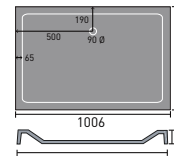

1000 x 760mm rectangular