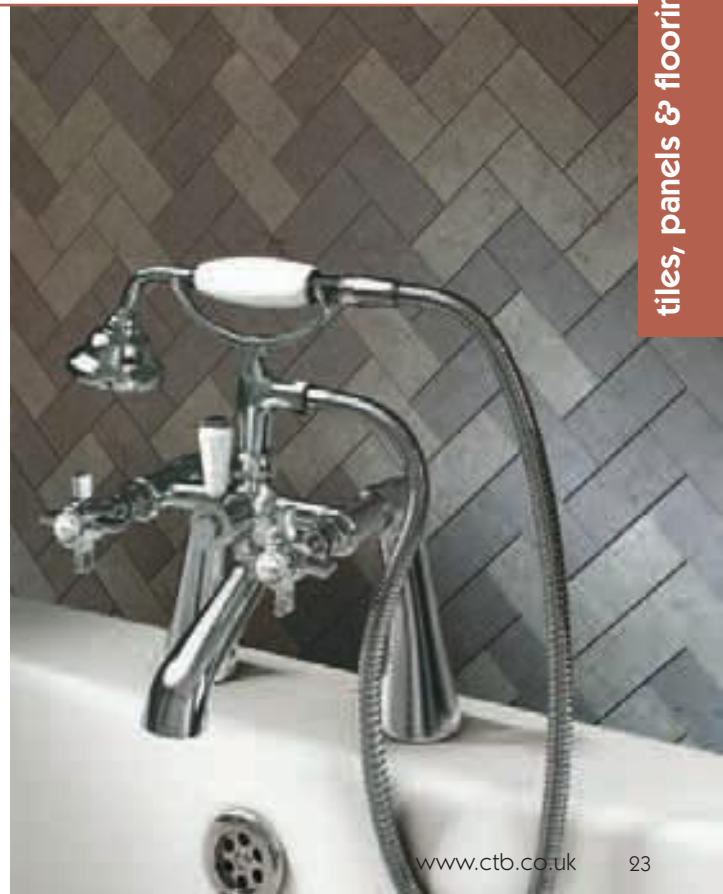

tiles, panels & flooring