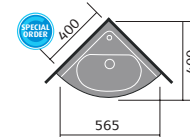

## cloakrooms & ensuites

rimini 53x26cm  
cloakroom basin 1th

sevilla 40.5cm  
cloakroom basin 1th

provence compact  
toilet and seat

rimini 45cm  
cloakroom basin 1th

minori 40cm  
basin 1th

rimini corner toilet