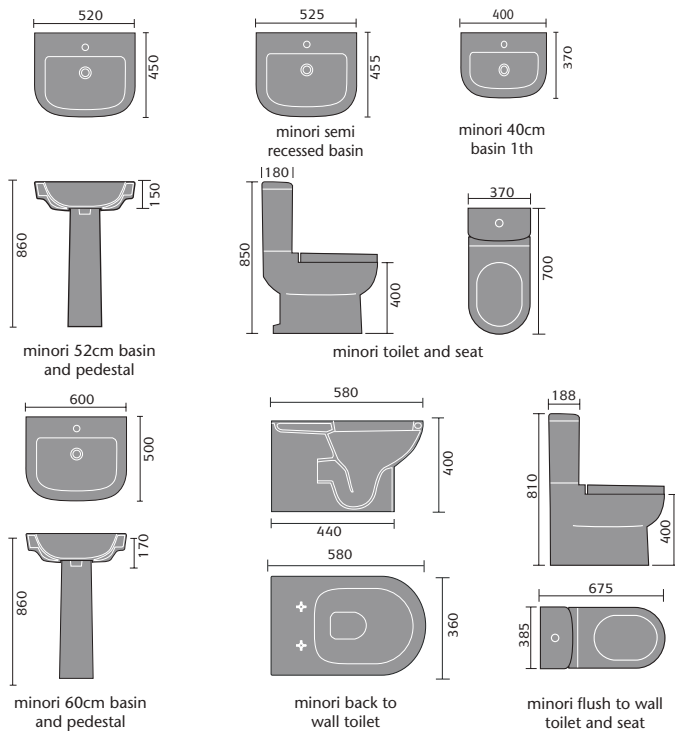

minori

minori 52cm basin and pedestal

minori semi recessed basin

minori 40cm basin 1th

minori toilet and seat

minori 60cm basin and pedestal

minori back to wall toilet

minori flush to wall toilet and seat