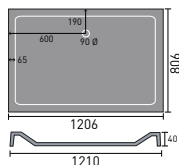

Check with your depot how quickly we can get this

1200 x 800mm rectangular