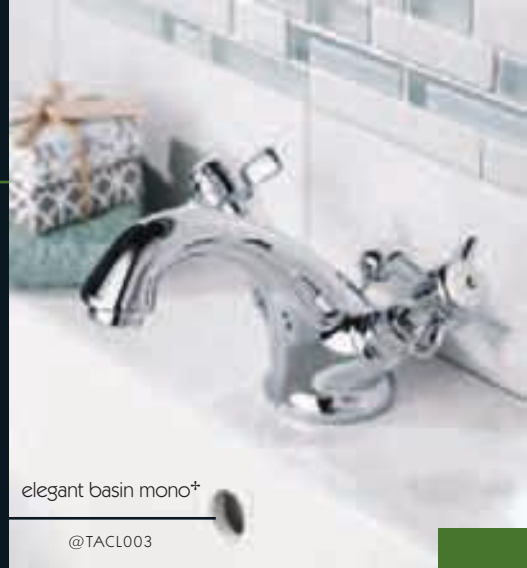

# classic brassware ★

elegant basin mono<sup>+</sup>

@TACL003

luxury round slide rail kit with multi-function head<sup>+++</sup>

@SHLSKRM

classic fixed head<sup>+++</sup>

@SHCF

elegant basin taps<sup>+</sup>