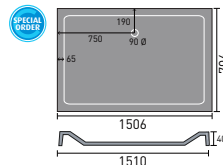

1500 x 700mm rectangular