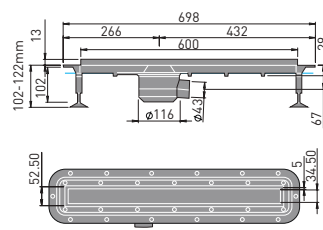

linear drain wet decks

Our linear drain wet decks have a 2 way fall and require an underside support of a minimum of 18mm plywood. They are simple to fit with minimal tile cuts to match the gradient.

The drain channel can be rotated 180° to offer two options for the waste position.

SPECIAL ORDER Check with your depot quickly we can get this

5m² membrane, 500ml BAL primer, 15m jointing tape, 5 x internal covers, 1 x external cover, Butyl sealant.