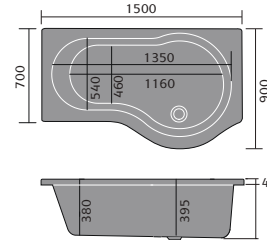

# baths

elegant double ended bath  
1800 x 800mm

opulent double ended bath  
1700 x 750mm

corner bath  
1495 x 1000mm

showerbath 1700x900mm  
left or right hand (LH shown)

luxury square showerbath  
left or right hand (RH shown)