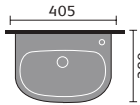

## cloakrooms & ensuites

rimini 53x26cm  
cloakroom basin 1th

sevilla 40.5cm  
cloakroom basin 1th

provence compact  
toilet and seat

rimini 45cm  
cloakroom basin 1th

minori 40cm  
basin 1th

rimini corner toilet