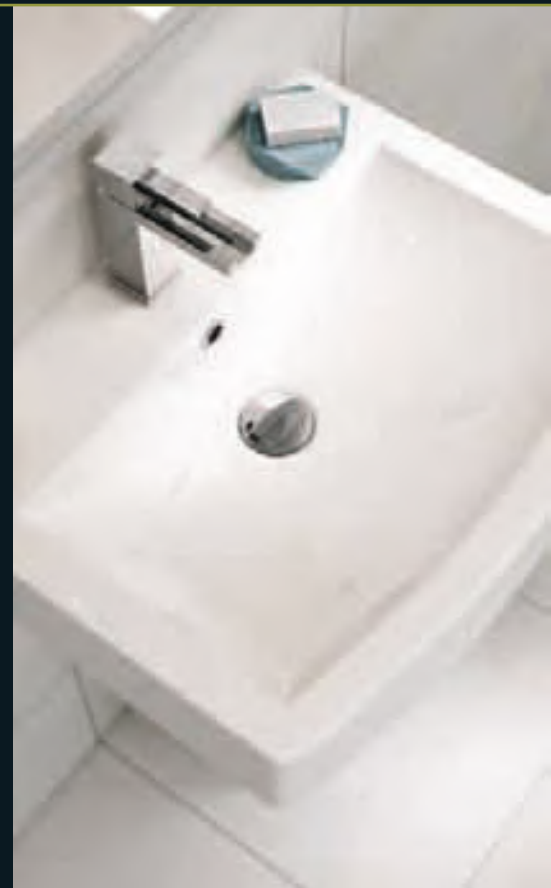

# ceriana ★★★

Our Italian designed ceriana suite is fashionably square in shape but has tapered lines which give the suite a very elegant and striking look.

**NEW**

ceriana 56cm basin 1 tap hole and pedestal

(for use with fitted furniture - see pages 85-87)

ceriana 54cm semi recessed basin 1 tap hole

ceriana toilet and seat\*

ceriana back to wall toilet and seat\*

@POCERBFP5

POCER451

@POCERCC

@POCERBTW