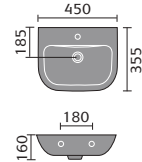

bordeaux 45cm
cloakroom basin 1th