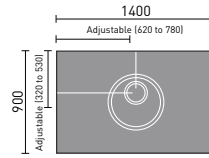

900mm smart deck (WRS D9)

1000mm smart deck (WRS D10)

1200mm smart deck (WRS D12)

smart deck drain (WRS D D12)

1200 x 750mm smart deck (WRS D1275)

1300 x 800mm smart deck (WRS D138)

1400 x 900mm smart deck (WRS D149)