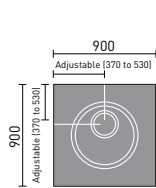

900mm smart deck (WRS D9)