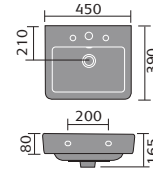

valencia 45cm
cloakroom basin 1th