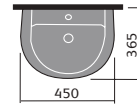

## cloakrooms & ensuites

rimini 53x26cm  
cloakroom basin 1th

sevilla 40.5cm  
cloakroom basin 1th

provence compact  
toilet and seat

rimini 45cm  
cloakroom basin 1th

minori 40cm  
basin 1th

rimini corner toilet