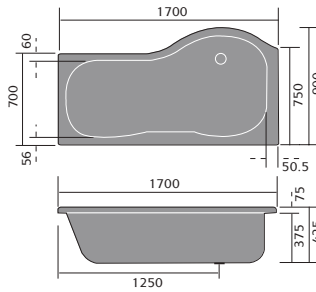

# baths

elegant double ended bath  
1800 x 800mm

opulent double ended bath  
1700 x 750mm

corner bath  
1495 x 1000mm

showerbath 1700x900mm  
left or right hand (LH shown)

luxury square showerbath  
left or right hand (RH shown)