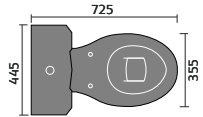

classic toilet