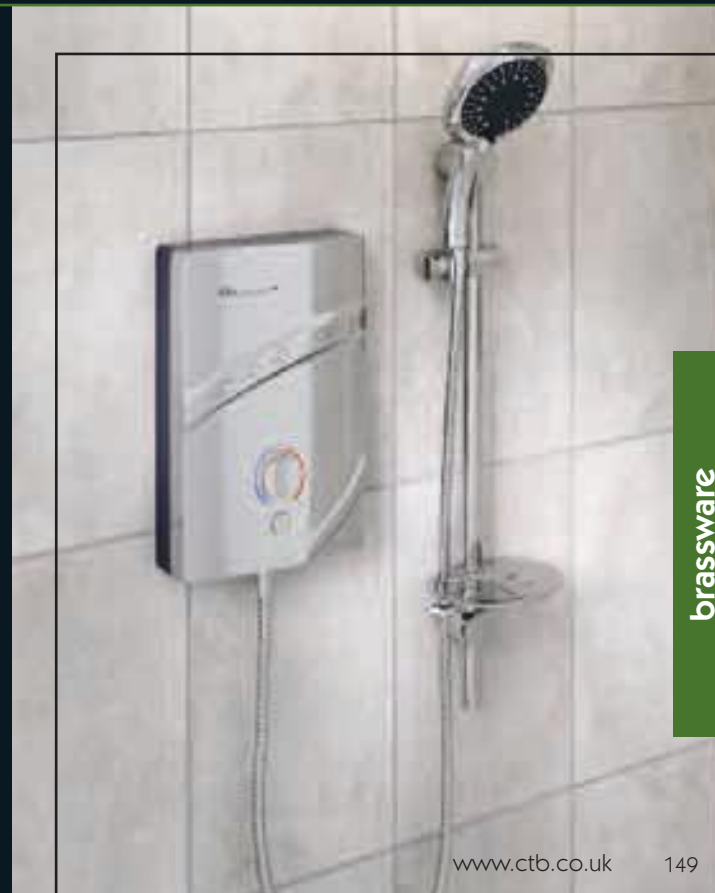

Chrome Electric Shower<sup>++</sup>

8.5kw	@SHELC85
9.5kw	@SHELC95
10.5kw	@SHELC10

brassware

Heated towel rails or radiators are the perfect finishing touch for your bathroom - the ultimate in comfort.

Styles to suit every taste and budget.