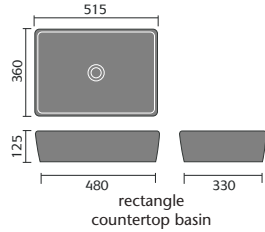

technical information

countertop basins