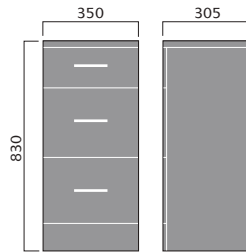

350mm vanity drawer unit