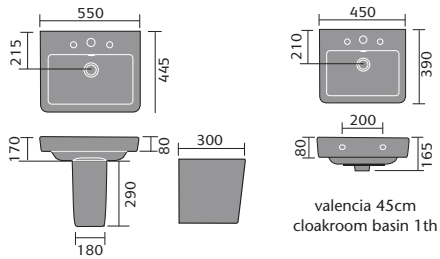

valencia 45cm cloakroom basin 1th

valencia 55cm basin 1th and semi pedestal