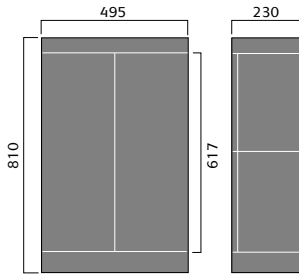

Check with your depot how quickly we can get this

avior modular

avior 50cm floor standing compact