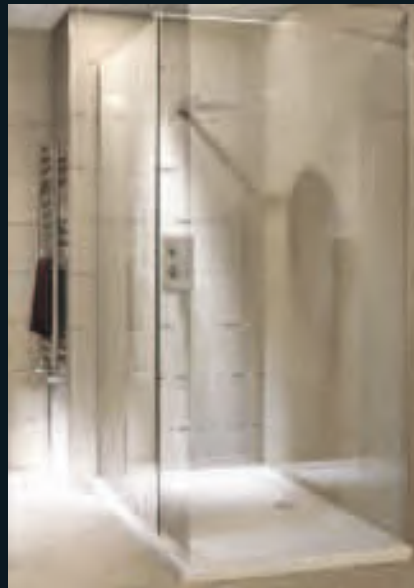

walk-in showers