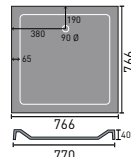

## clifton shower trays

800mm quad

900 x 760mm quad  
LH shown

700mm square

900mm square

900 x 800mm rectangular

900mm quad

1200 x 800mm quad  
LH shown