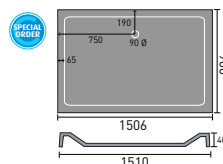

1500 x 900mm rectangular