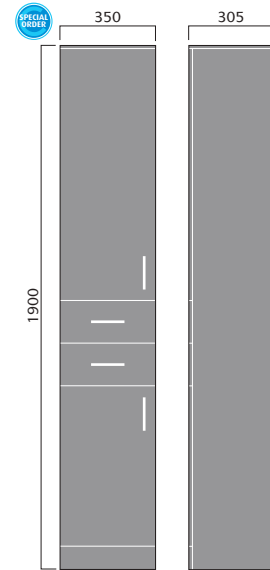

vanity tallboy unit