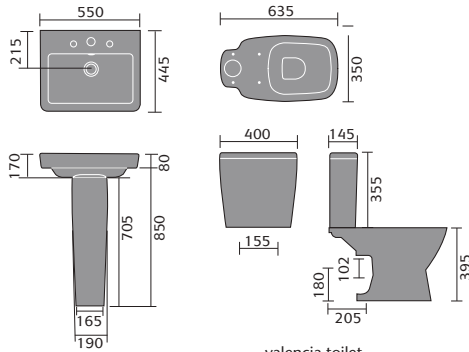

Check with your depot how quickly we can get this

valencia

valencia 55cm basin 1th and pedestal

valencia toilet