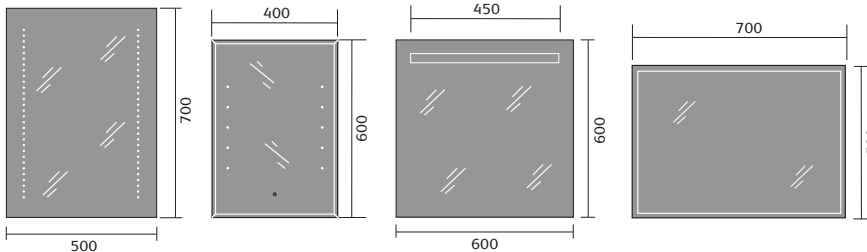

LED backlit sensor mirror with shaver and demister

LED backlit sensor mirror

square LED sensor mirror with shaver and demister

bluetooth LED sensor mirror