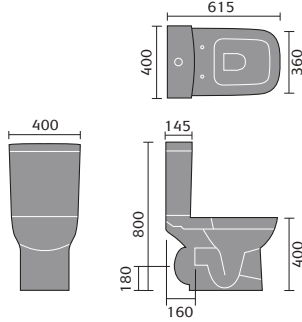

technical information

bordeaux

bordeaux toilet