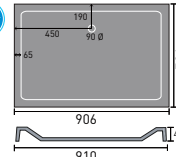

900 x 700mm rectangular