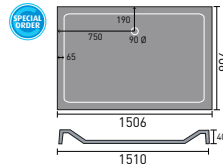

1500 x 800mm rectangular