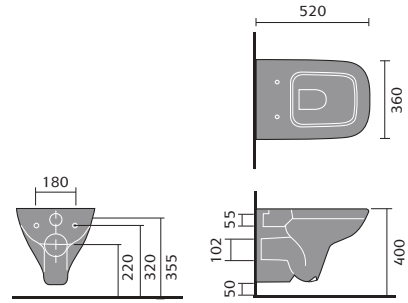

bordeaux wall hung toilet