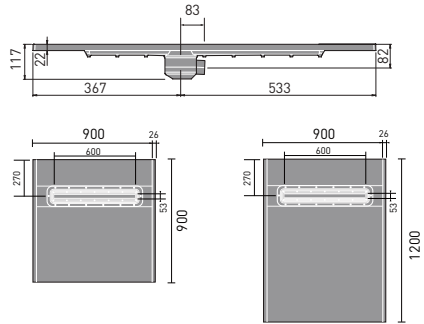

linear drain wet decks

Our linear drain wet decks have a 2 way fall and require an underside support of a minimum of 18mm plywood. They are simple to fit with minimal tile cuts to match the gradient.

900mm linear deck (WRLID9)

1200 x 900mm linear deck (WRLID129)