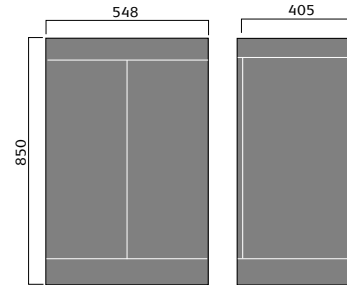

## avior modular

avior 50cm floor standing compact

avior 55cm floor standing cabinet

avior 55cm floor standing double door cabinet

avior wall mounted tall cabinet

avior 50cm wall mounted compact

avior 55cm wall mounted cabinet