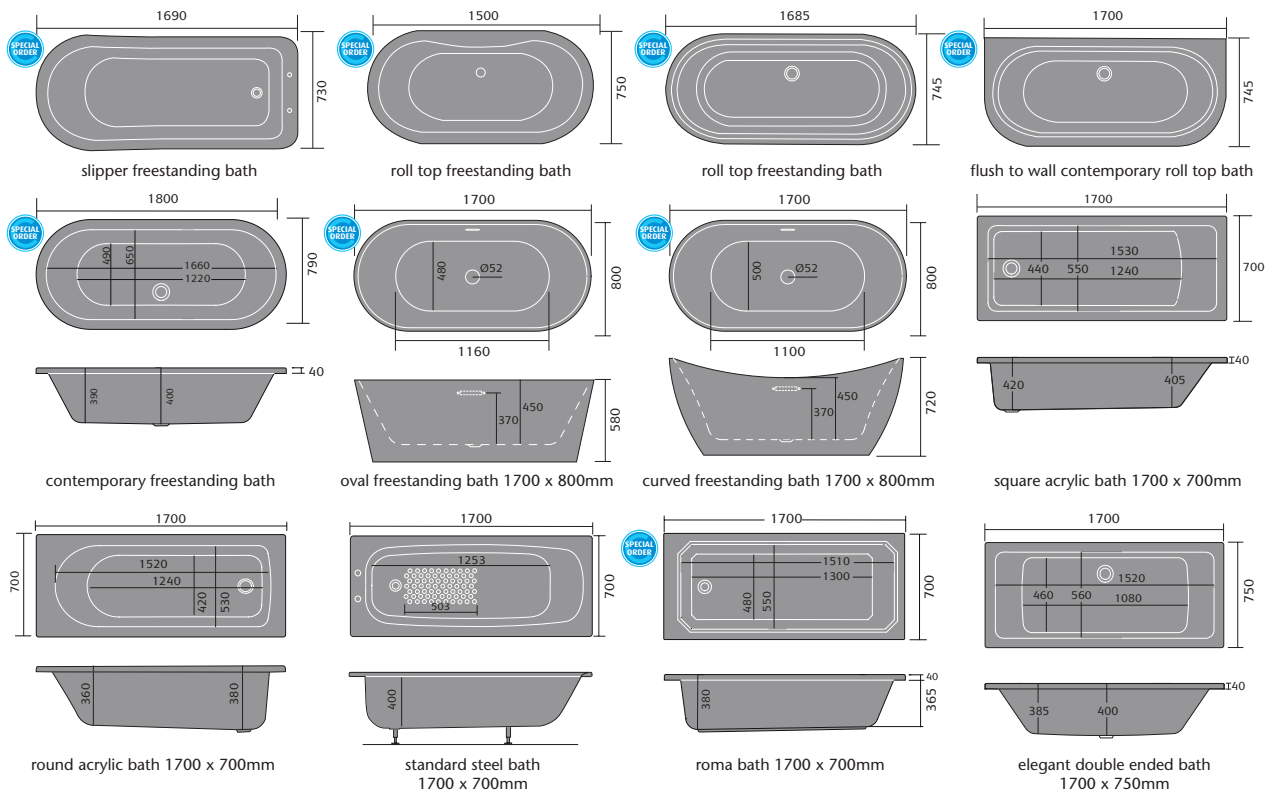

technical information

shower baths & freestanding baths