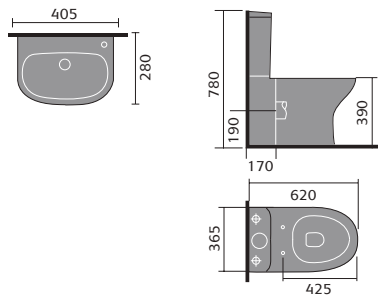

## sevilla

sevilla 60cm basin 1th and semi pedestal

sevilla 55cm basin 1th and semi pedestal

sevilla full pedestal

sevilla 40.5cm cloakroom basin 1th

sevilla toilet