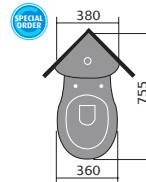

## cloakrooms & ensuites

rimini 53x26cm  
cloakroom basin 1th

sevilla 40.5cm  
cloakroom basin 1th

provence compact  
toilet and seat

rimini 45cm  
cloakroom basin 1th

minori 40cm  
basin 1th

rimini corner toilet