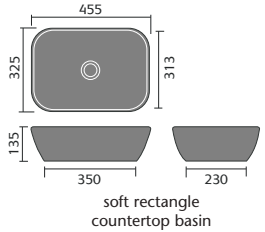

technical information

countertop basins