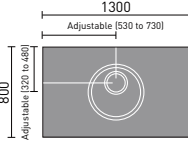

900mm smart deck (WRS D9)

1000mm smart deck (WRS D10)

1200mm smart deck (WRS D12)

smart deck drain (WRS D D12)

1200 x 750mm smart deck (WRS D1275)

1300 x 800mm smart deck (WRS D138)

1400 x 900mm smart deck (WRS D149)