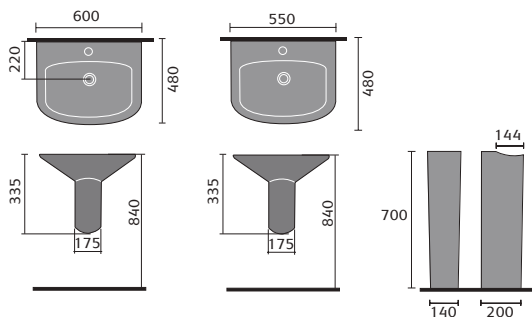

## sevilla

sevilla 60cm basin 1th and semi pedestal

sevilla 55cm basin 1th and semi pedestal

sevilla full pedestal

sevilla 40.5cm cloakroom basin 1th

sevilla toilet