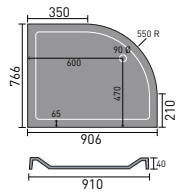

900 x 760mm quad
LH shown