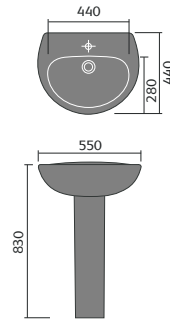

rimini

rimini 55cm basin 1th and pedestal