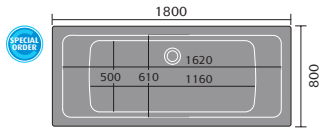

Check with your depot how quickly we can get this

baths