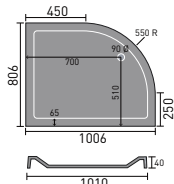

1000 x 800mm quad
LH shown