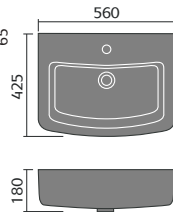

55cm vanity basin