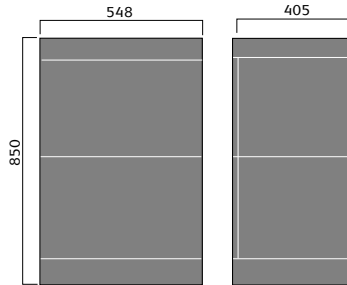

avior 55cm floor standing cabinet