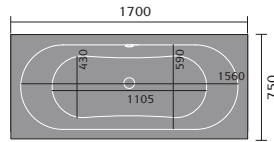

# baths

elegant double ended bath  
1800 x 800mm

opulent double ended bath  
1700 x 750mm

corner bath  
1495 x 1000mm

showerbath 1700x900mm  
left or right hand (LH shown)

luxury square showerbath  
left or right hand (RH shown)