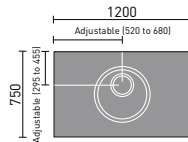

900mm smart deck (WRS D9)

1000mm smart deck (WRS D10)

1200mm smart deck (WRS D12)

smart deck drain (WRS D D12)

1200 x 750mm smart deck (WRS D1275)

1300 x 800mm smart deck (WRS D138)

1400 x 900mm smart deck (WRS D149)