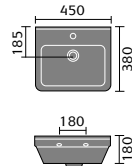

provence 45cm
cloakroom basin 1th