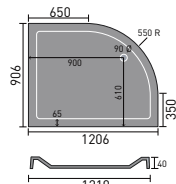

1200 x 900mm quad
LH shown