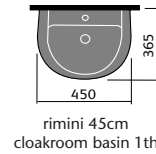

rimini 53x26cm cloakroom basin 1th