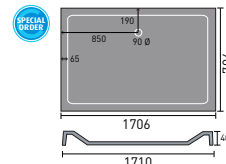

1700 x 700mm rectangular