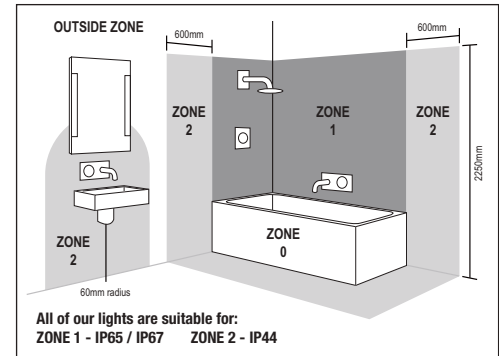

lighting

For full specifications please go to www.ctb.co.uk

All of our lights are suitable for:
ZONE 1 - IP65 / IP67   ZONE 2 - IP44

www.ctb.co.uk

technical information