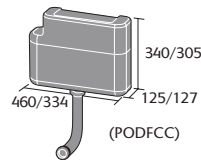

- concealed cistern
- front accessible
- dual flush
- cabl e operated