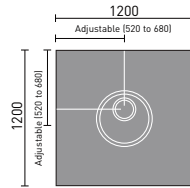

1200mm smart deck (WRS D12)