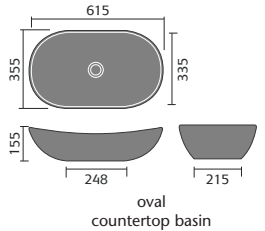

technical information

countertop basins