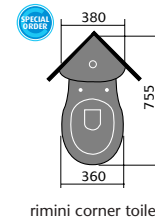

## rimini

rimini 55cm basin 1th and pedestal

rimini toilet

rimini 53x26cm cloakroom basin 1th

rimini 45cm cloakroom basin 1th

rimini 40cm corner basin 1th

rimini corner toilet

rimini ease toilet