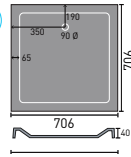

## clifton shower trays

800mm quad

900 x 760mm quad  
LH shown

700mm square

900mm square

900 x 800mm rectangular

900mm quad

1200 x 800mm quad  
LH shown