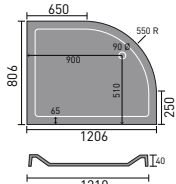

## clifton shower trays

800mm quad

900 x 760mm quad  
LH shown

700mm square

900mm square

900 x 800mm rectangular

900mm quad

1200 x 800mm quad  
LH shown