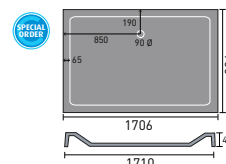

1700 x 800mm rectangular