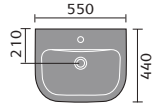

bordeaux 55cm basin 1th full pedestal