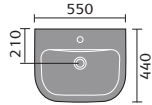

technical information

bordeaux

bordeaux 55cm basin 1th semi pedestal