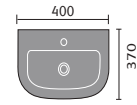

## cloakrooms & ensuites

rimini 53x26cm  
cloakroom basin 1th

sevilla 40.5cm  
cloakroom basin 1th

provence compact  
toilet and seat

rimini 45cm  
cloakroom basin 1th

minori 40cm  
basin 1th

rimini corner toilet