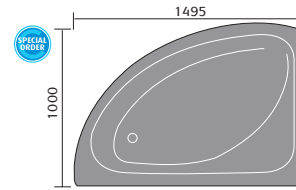

# baths

elegant double ended bath  
1800 x 800mm

opulent double ended bath  
1700 x 750mm

corner bath  
1495 x 1000mm

showerbath 1700x900mm  
left or right hand (LH shown)

luxury square showerbath  
left or right hand (RH shown)