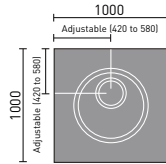

1000mm smart deck (WRS D10)