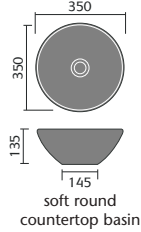

technical information

countertop basins