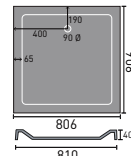

800mm square