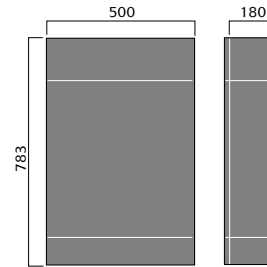

## avior modular

avior 50cm floor standing compact

avior 55cm floor standing cabinet

avior 55cm floor standing double door cabinet

avior wall mounted tall cabinet

avior 50cm wall mounted compact

avior 55cm wall mounted cabinet