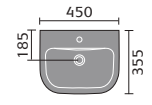

bordeaux 45cm cloakroom basin 1th