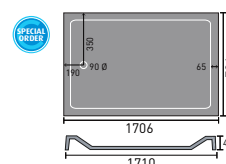

1700 x 700mm rectangular

All measurements are maximums and have a 6mm tolerance on the top and a 10mm tolerance on the base. All sizes are nominal. Please check before installation.