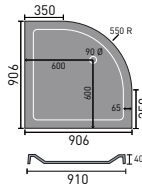

## clifton shower trays

800mm quad

900 x 760mm quad  
LH shown

700mm square

900mm square

900 x 800mm rectangular

900mm quad

1200 x 800mm quad  
LH shown