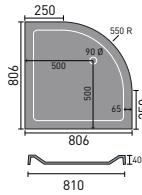

clifton shower trays

800mm quad