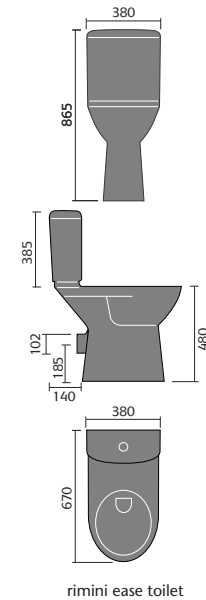

rimini ease toilet