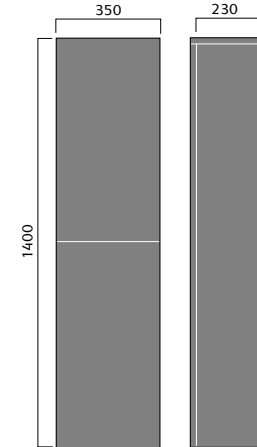

## avior modular

avior 50cm floor standing compact

avior 55cm floor standing cabinet

avior 55cm floor standing double door cabinet

avior wall mounted tall cabinet

avior 50cm wall mounted compact

avior 55cm wall mounted cabinet