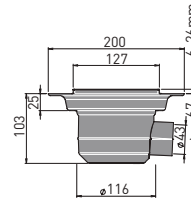

smart deck drain (WRS D D12)