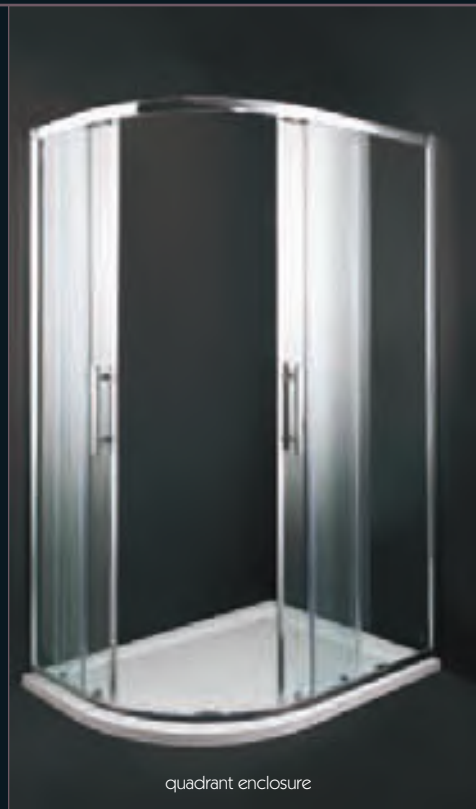

quadrant enclosure

shower areas