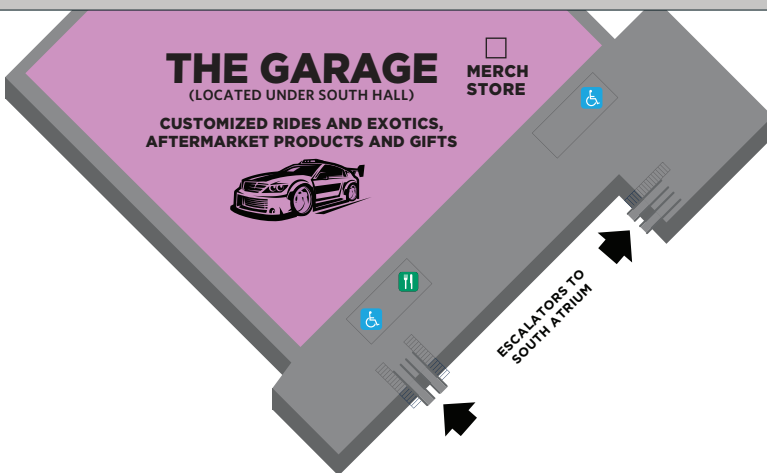

# SOUTH HALL

# WEST HALL

FIGUEROA ST.

PICO BLVD.

CHICK HEARN CT.

- CONOURSE HALL
- GILBERT LINDSAY PLAZA
- PETREE HALL
- THE GARAGE (under South Hall)
- SOUTH HALL
- WEST HALL

## FREE TEST DRIVES

- 1 Figueroa Dr.
- 2 Gilbert Lindsay Plaza
- 3 North Plaza
- 4 Pico Dr.
- 5 West Hall Ford Exhibit

- ⓘ Concessions
- ♿ Handicapped Elevator