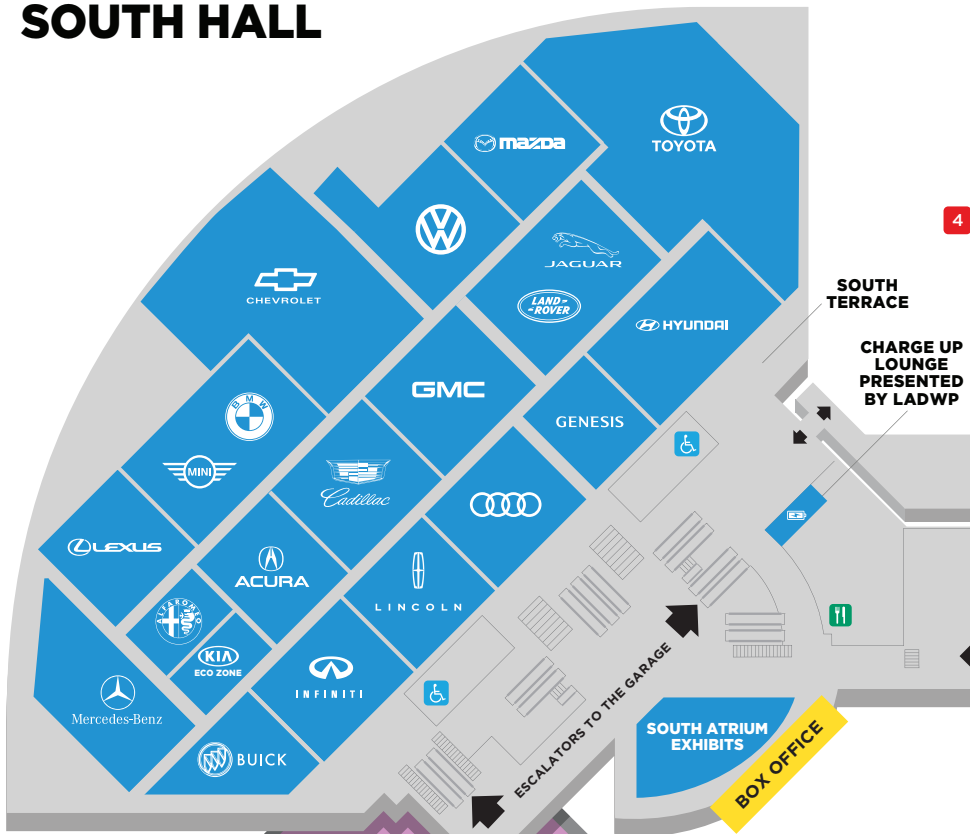

# SOUTH HALL

# WEST HALL

FIGUEROA ST.

PICO BLVD.

CHICK HEARN CT.

- CONOURSE HALL
- GILBERT LINDSAY PLAZA
- PETREE HALL
- THE GARAGE (under South Hall)
- SOUTH HALL
- WEST HALL

## FREE TEST DRIVES

- 1 Figueroa Dr.
- 2 Gilbert Lindsay Plaza
- 3 North Plaza
- 4 Pico Dr.
- 5 West Hall Ford Exhibit

- ⓘ Concessions
- ♿ Handicapped Elevator