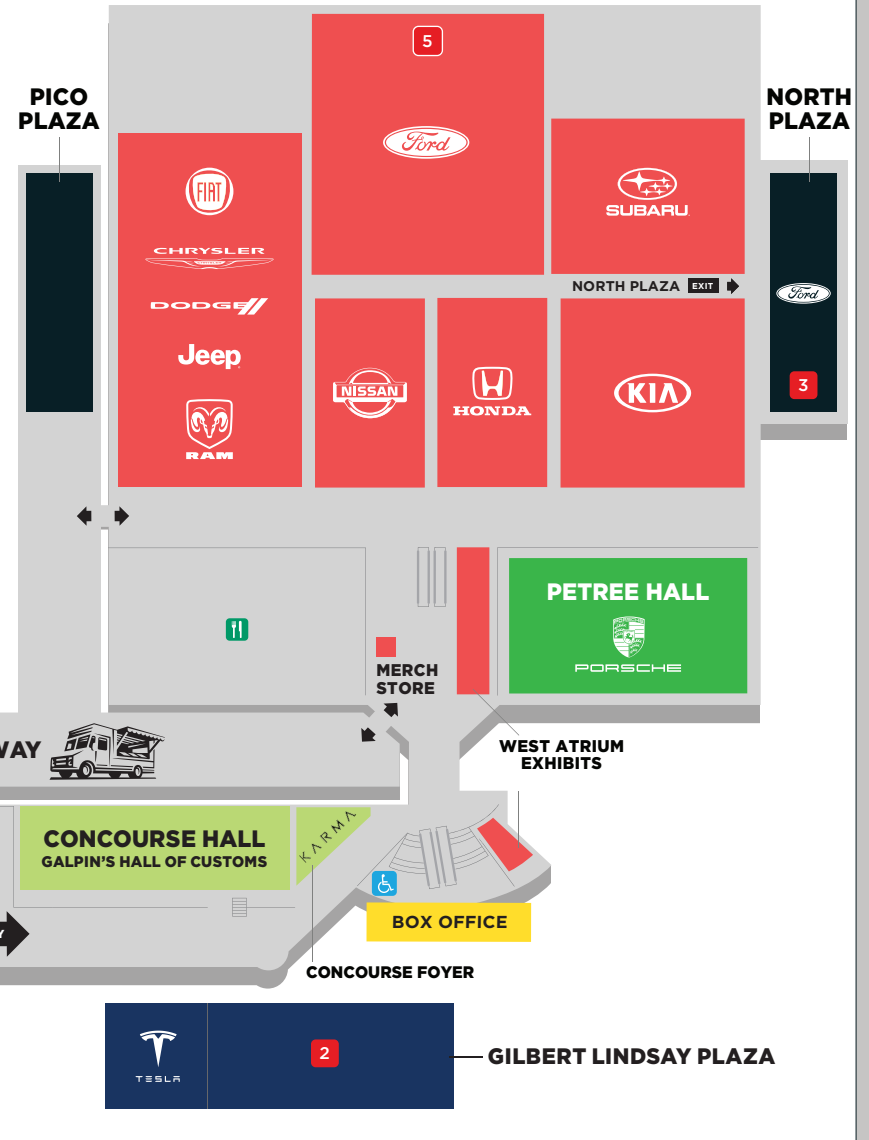

# SOUTH HALL

# WEST HALL

FIGUEROA ST.

PICO BLVD.

CHICK HEARN CT.

- CONOURSE HALL
- GILBERT LINDSAY PLAZA
- PETREE HALL
- THE GARAGE (under South Hall)
- SOUTH HALL
- WEST HALL

## FREE TEST DRIVES

- 1 Figueroa Dr.
- 2 Gilbert Lindsay Plaza
- 3 North Plaza
- 4 Pico Dr.
- 5 West Hall Ford Exhibit

- ⓘ Concessions
- ♿ Handicapped Elevator