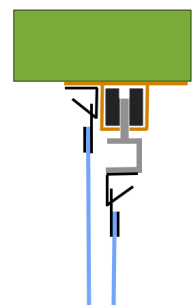

Track rails can be cut down or ganged up to produce any width of sliding curtain.

Hook-on or swivel-hinge rails come pre-fitted with wheeled hangers that simply slot into the track before fixing in place.

As a result, there must be clear linear space for them to move across into.

Part-sliding or double track options are available if the above is not possible.

Diagrams (right) show hook-on set up. Swivel-hinge works in same way EXCEPT wheels are fixed directly to the rail without the need for an aluminium channel section.

Face fitting

Single sliding

Single sliding plus fixed

Double sliding

Double sliding plus fixed

Underside fitting

Single sliding

Single sliding plus fixed

Mounting brackets

Note: there is no double bracket for underside fitting

TRACK CONFIGURATIONS:

NOTE: There must be a structural surface for the sliding rails to fix to above and/or beside the opening

Fully sliding for maximum clearance - requires clear space at one or both sides of the opening