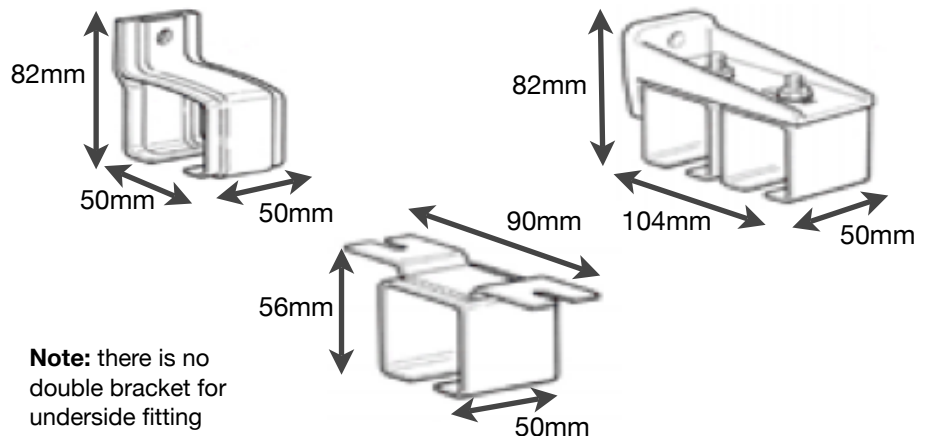

As a result, there must be clear linear space for them to move across into.

Part-sliding or double track options are available if the above is not possible.

Diagrams (right) show hook-on set up. Swivel-hinge works in same way EXCEPT wheels are fixed directly to the rail without the need for an aluminium channel section.

Face fitting

Single sliding

Single sliding plus fixed

Double sliding

Double sliding plus fixed

Underside fitting

Single sliding

Single sliding plus fixed

Mounting brackets

Note: there is no double bracket for underside fitting

TRACK CONFIGURATIONS:

NOTE: There must be a structural surface for the sliding rails to fix to above and/or beside the opening

Fully sliding for maximum clearance - requires clear space at one or both sides of the opening

Single curtain / single track

2-part curtain / single track

2-part curtain / double track

3-part curtain / double track

4-part curtain / double track

Part fixed / sliding - where only partial clearance is needed OR there is no clear space at sides