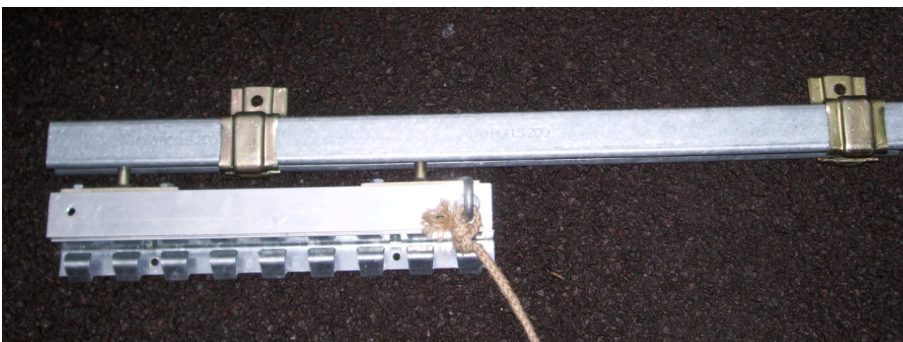

REDWOOD
PVC STRIP CURTAINS

SLIDING TRACK SYSTEM

The quick & easy way to provide temporary clear access through a curtain
Compatible with hook-on AND swivel hinge curtains

REDWOOD SLIDING TRACK SYSTEM

Quick, easy and flexible.

Track rails can be cut down or ganged up to produce any width of sliding curtain.

Hook-on or swivel-hinge rails come pre-fitted with wheeled hangers that simply slot into the track before fixing in place.

PVC strips are then fitted in place as normal.

Galvanised steel only.

Please note:

Curtains do not fold up like fabric, concertina, or bend round corners.

They move in a straight sideways direction like a sliding door.

As a result, there must be clear linear space for them to move across into.

Part-sliding or double track options are available if the above is not possible.

Diagrams (right) show hook-on set up. Swivel-hinge works in same way EXCEPT wheels are fixed directly to the rail without the need for an aluminium channel section.