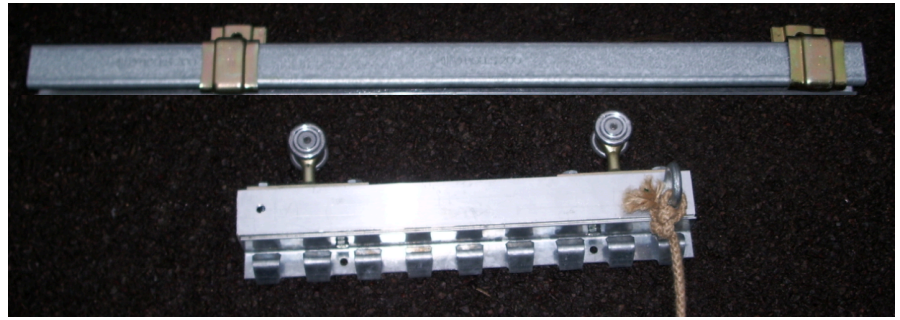

REDWOOD
PVC STRIP CURTAINS

SLIDING TRACK SYSTEM

The quick & easy way to provide temporary clear access through a curtain
Compatible with hook-on AND swivel hinge curtains

REDWOOD SLIDING TRACK SYSTEM

Quick, easy and flexible.

Track rails can be cut down or ganged up to produce any width of sliding curtain.

Hook-on or swivel-hinge rails come pre-fitted with wheeled hangers that simply slot into the track before fixing in place.

PVC strips are then fitted in place as normal.

Galvanised steel only.

Please note:

Curtains do not fold up like fabric, concertina, or bend round corners.

They move in a straight sideways direction like a sliding door.

As a result, there must be clear linear space for them to move across into.

Part-sliding or double track options are available if the above is not possible.

Diagrams (right) show hook-on set up. Swivel-hinge works in same way EXCEPT wheels are fixed directly to the rail without the need for an aluminium channel section.