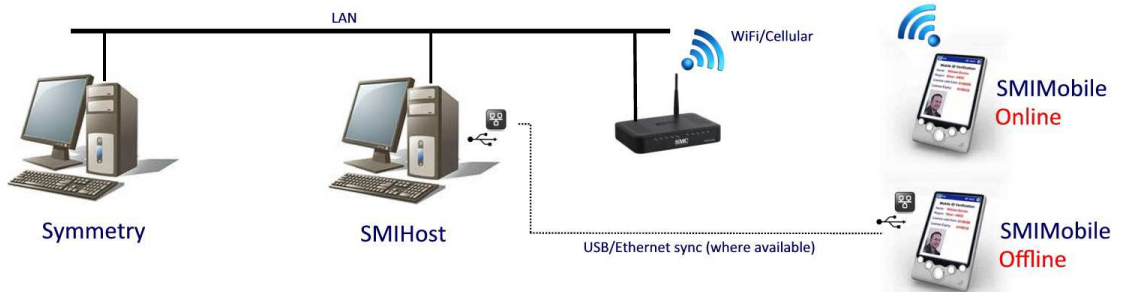

Smart Media Innovations LLC
4500 140th Avenue North,
Suite 101,
Clearwater
Florida 33762,
USA
+1 (727) 269 5994

- Handheld devices are setup in Symmetry to enable processing of card-read events by reader
- Readers can operate online via WiFi or Cellular communications, and can operate offline with data synchronized via WiFi, Cellular or (where available) USB/Ethernet connections.
- Uses Symmetry API
- Supports Online and Offline Access Decisions, Segmentation by Companies, Visitors, and Mustering.
- Choose Symmetry data required and display layout with customizable templates.