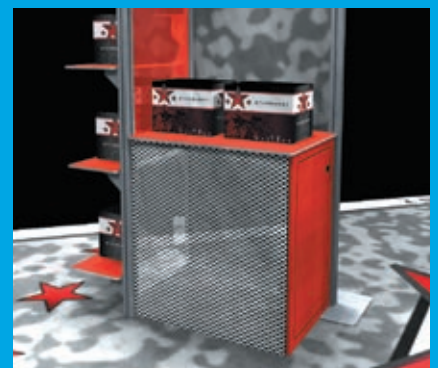

Packs small to save on operating costs like shipping, drayage and storage. The 20' exhibit above fits in just 2 cases!

Sleek components and a host of accessories allow for unique and elegant designs – either on its own or in conjunction with other Skyline systems.

1

2

3

Features:

❶ Detachable Graphics

Flat, curved SkyTruss sections, made of steel, connect to Tube Ultra and can carry magnetic graphics that are easy to install and update.

❷ Adjustable Shelving

Sturdy shelves are available in a variety of shapes and finishes and are easily repositioned to fit your needs.

❸ Integral Workstations

Skyline Mosaic® and Engage® panel systems attach directly to Tube Ultra to create workstations that are truly integral – eliminating redundant structure and reducing costs.

❹ Powerful Fabric Graphics

20-foot Inline

10-foot Inline

Marketing Kiosks

Skyline Tube Ultra: A Blend of Structure and Style

Versatile Tube Ultra integrates seamlessly with other Skyline systems to achieve a distinct look and meet your functional needs.