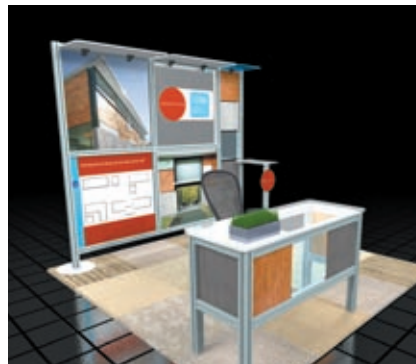

Skyline Tube Ultra

Sleek, structural, versatile

exhibiting solutions

Great for In-lines, Islands, Kiosks

Skyline Tube Ultra

Skyline Tube Ultra is the perfect system for exhibitors who require structure to support product and presentation equipment, but want to avoid the weight – and costs – of systems that were designed to create large island exhibits.

Packs small to save on operating costs like shipping, drayage and storage. The 20' exhibit above fits in just 2 cases!

Sleek components and a host of accessories allow for unique and elegant designs – either on its own or in conjunction with other Skyline systems.

20-foot Inline

10-foot Inline

Marketing Kiosks

Skyline Tube Ultra: A Blend of Structure and Style

Versatile Tube Ultra integrates seamlessly with other Skyline systems to achieve a distinct look and meet your functional needs.

Ceiling treatments add interest and style. Accessories attach nearly anywhere and are easily repositionable.

Versatile components and integral panels allow for creative structures of all kinds - even functional workstations.