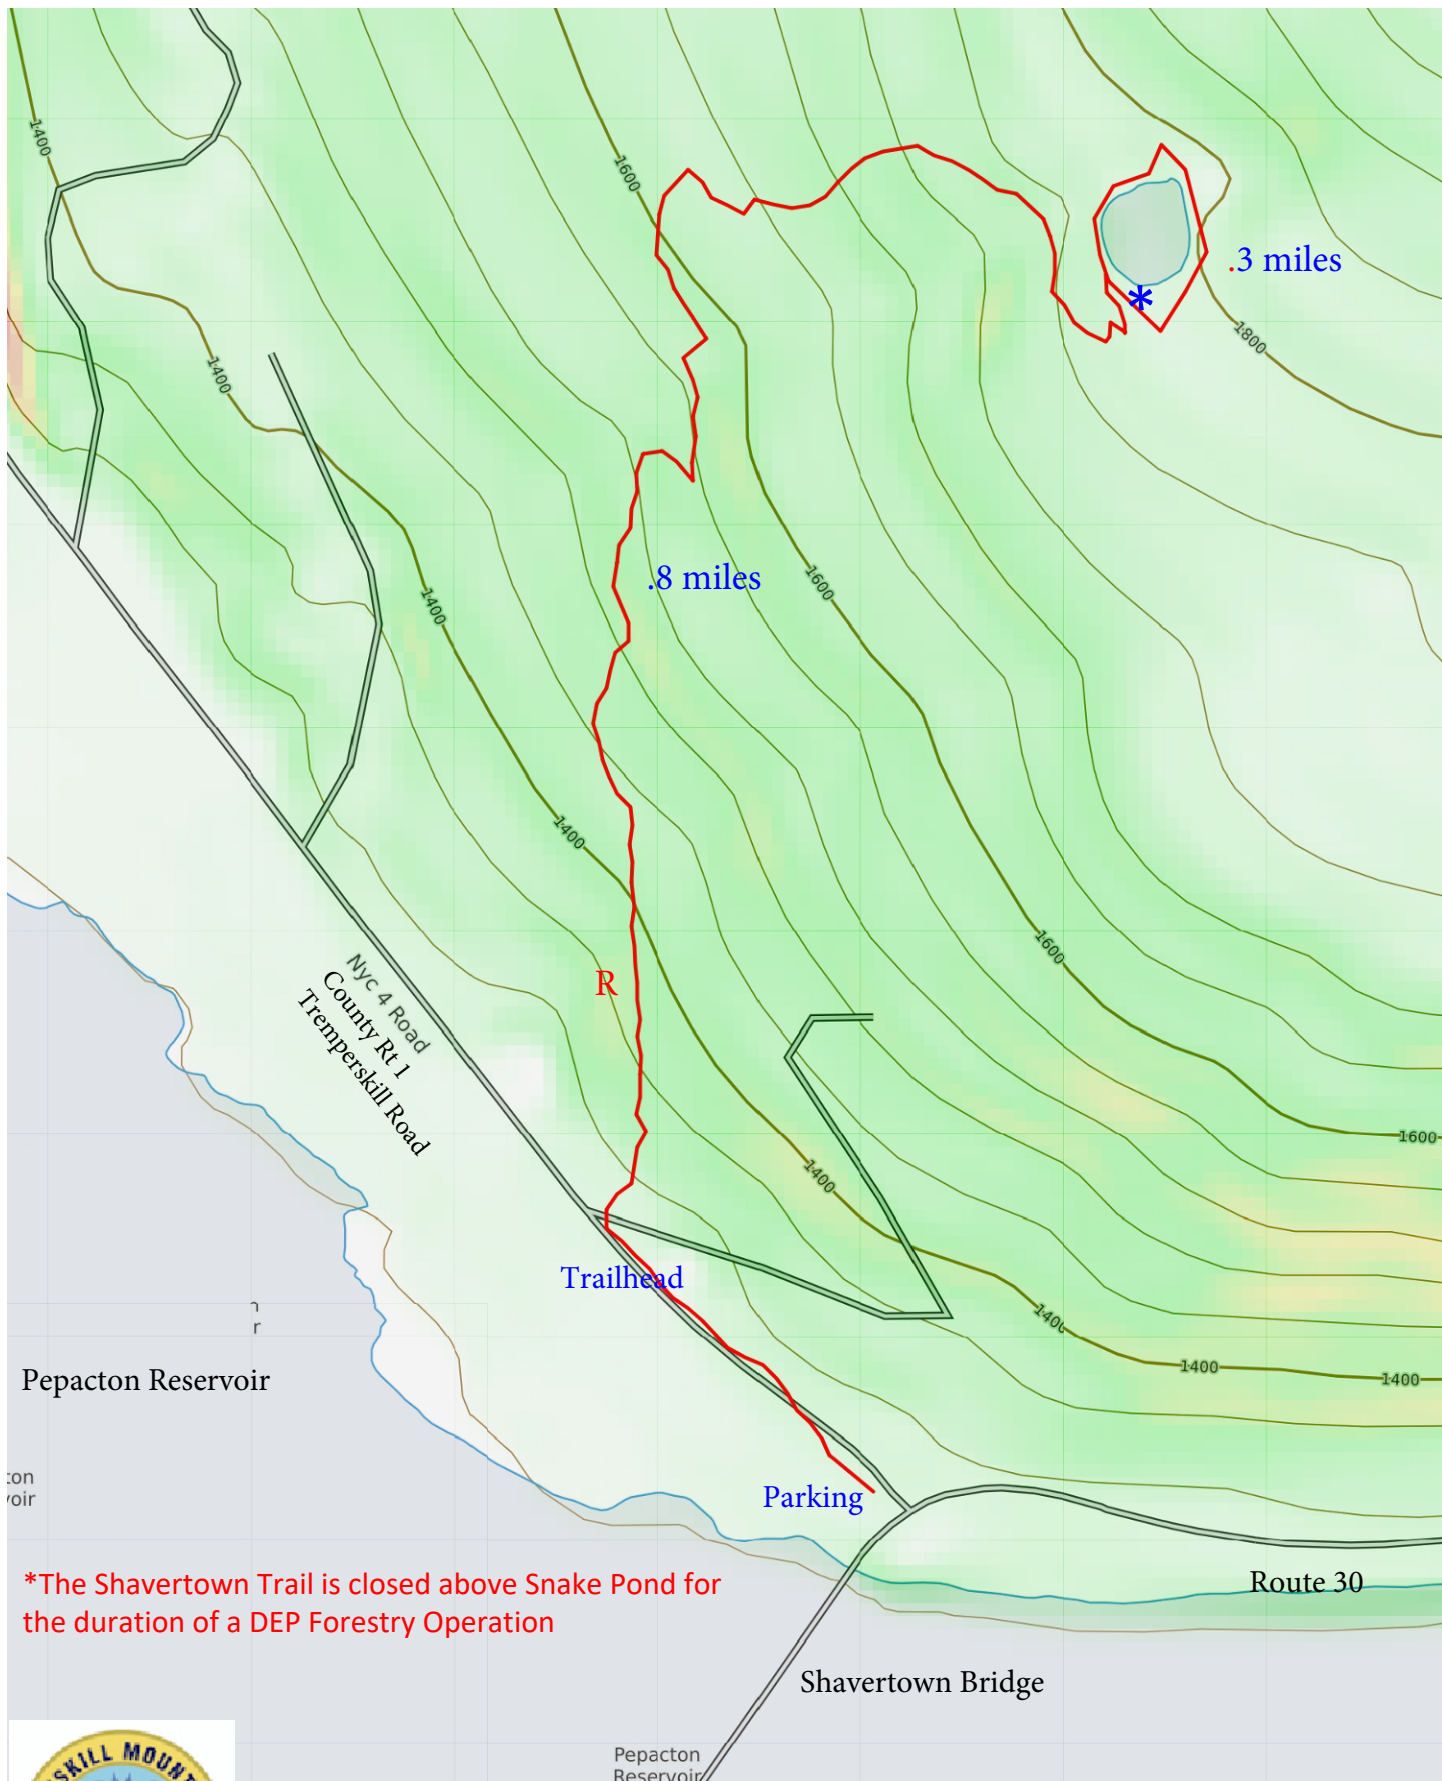

Shavertown Trail to Snake Pond and Reservoir Views*

*The Shavertown Trail is closed above Snake Pond for the duration of a DEP Forestry Operation

CalTopo

WWW.CATSKILLMOUNTAINCLUB.ORG - contact Info@catskillmountainclub.org