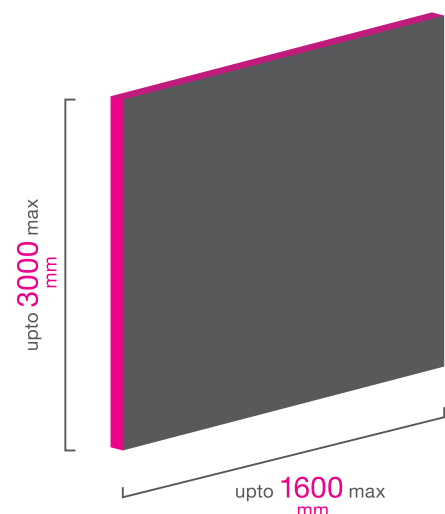

Range/Sizes

Trade Quotes on Request