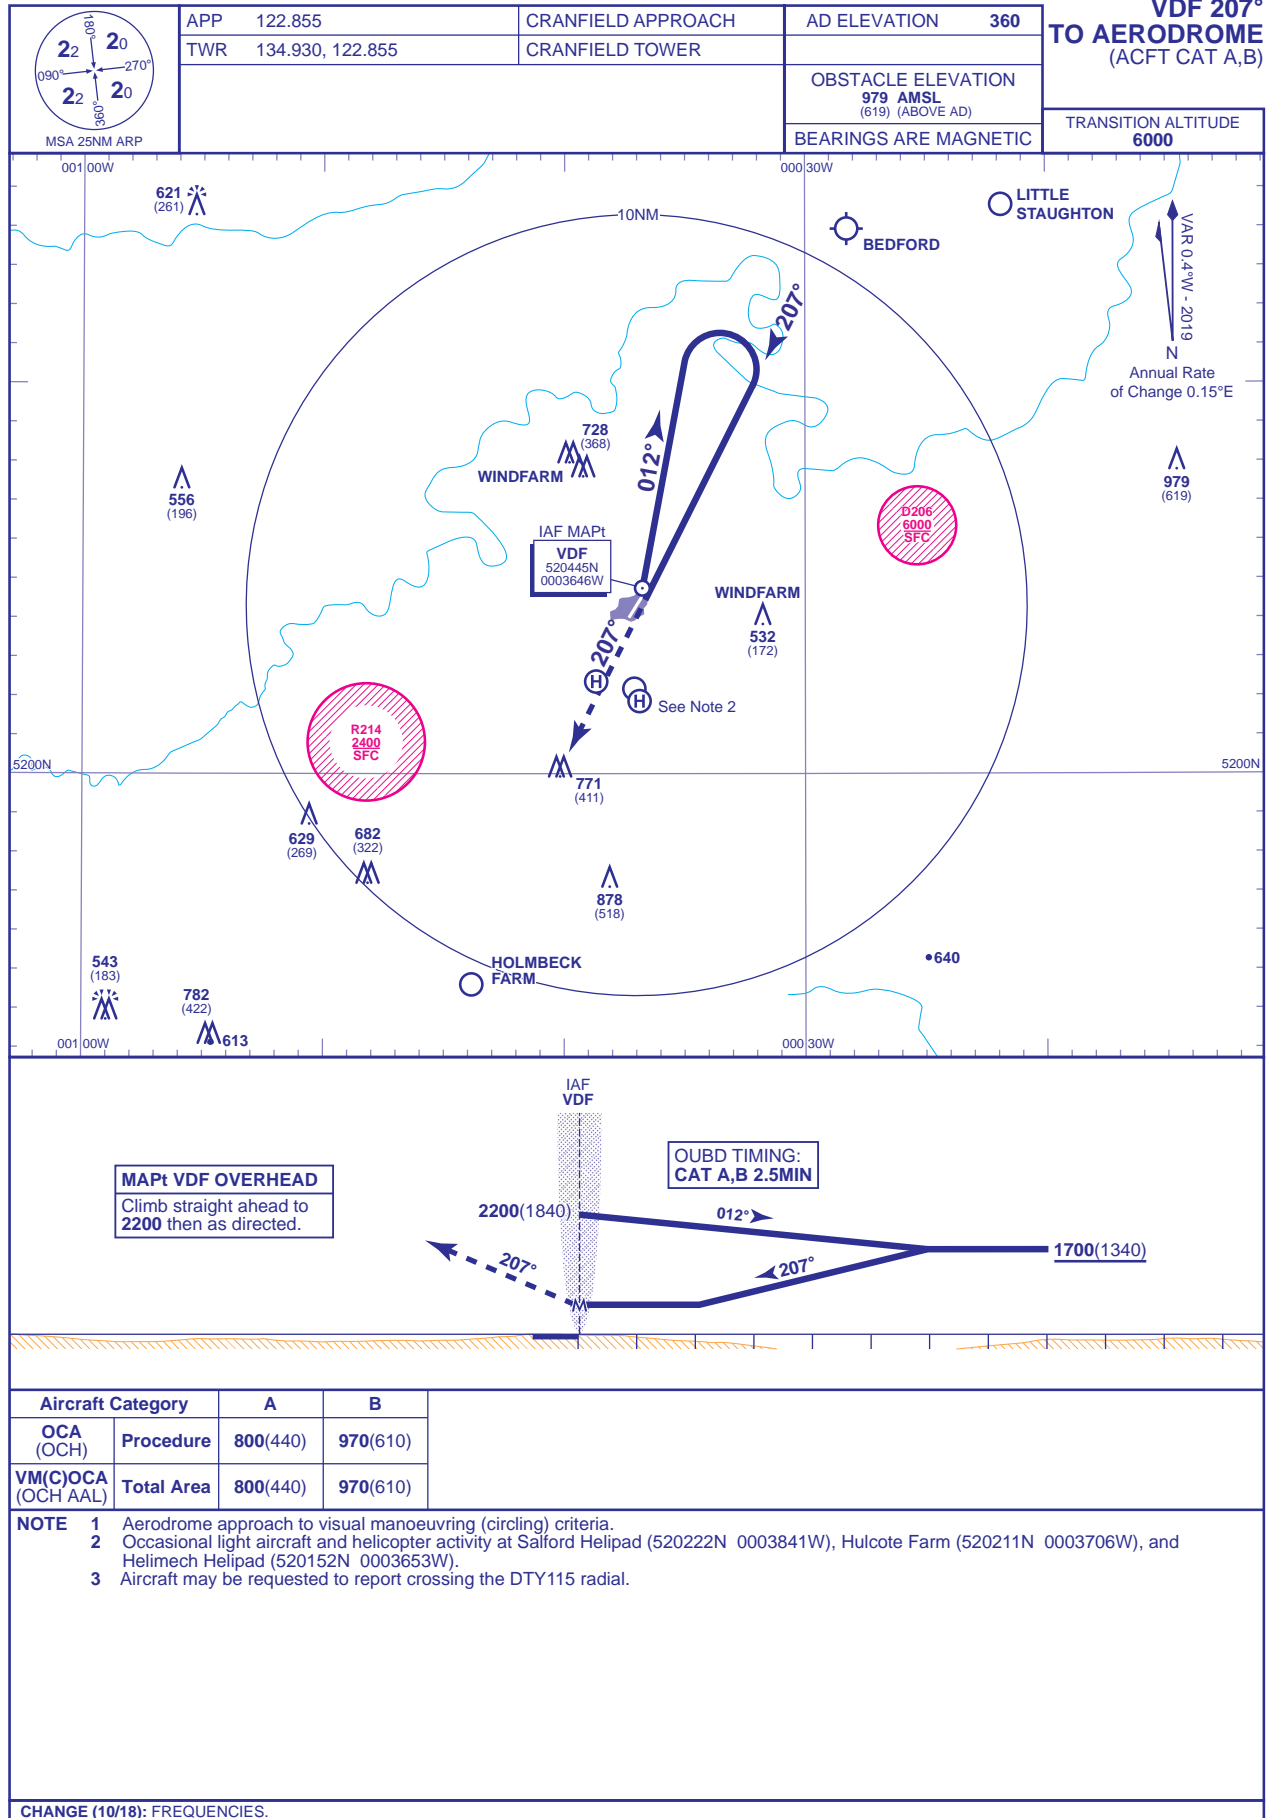

INSTRUMENT APPROACH CHART - ICAO

**CRANFIELD
VDF 207°
TO AERODROME
(ACFT CAT A,B)**

AERO INFO DATE 14 JUN 18