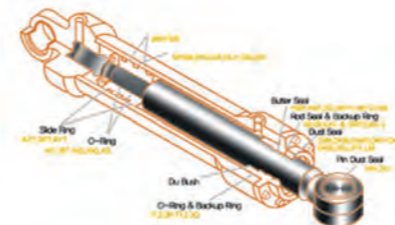

Undercarriage & Wear Parts

- Chains
- Idlers
- Rollers
- Sprockets
- Pads
- Tips & Teeth
- Cutting Edges Etc....

Pins And Bushings

For All Makes and Models

Exhausts & Pipes

For All Makes and Models

Slew Ring Bearings

For All Makes and Models

Hydraulic Pumps, Motors & Components

Supplied For

- Hitachi
- Nachi
- Kawasaki
- Uchida
- Kayaba
- Nabtesco ETC...

Engine Rebuild Kits

- Piston Liner Kit
- Turbos
- Starters ETC...

Filters

For All Makes and Models

Final Drive, Slew Boxes & Components

- Hitachi
- Kobelco
- JCB
- Case
- Komatsu
- Doosan/ Daewoo
- Hyundai ETC...

Seals & Seal Kits

For All Makes and Models

Cab Glass

For All Makes and Models