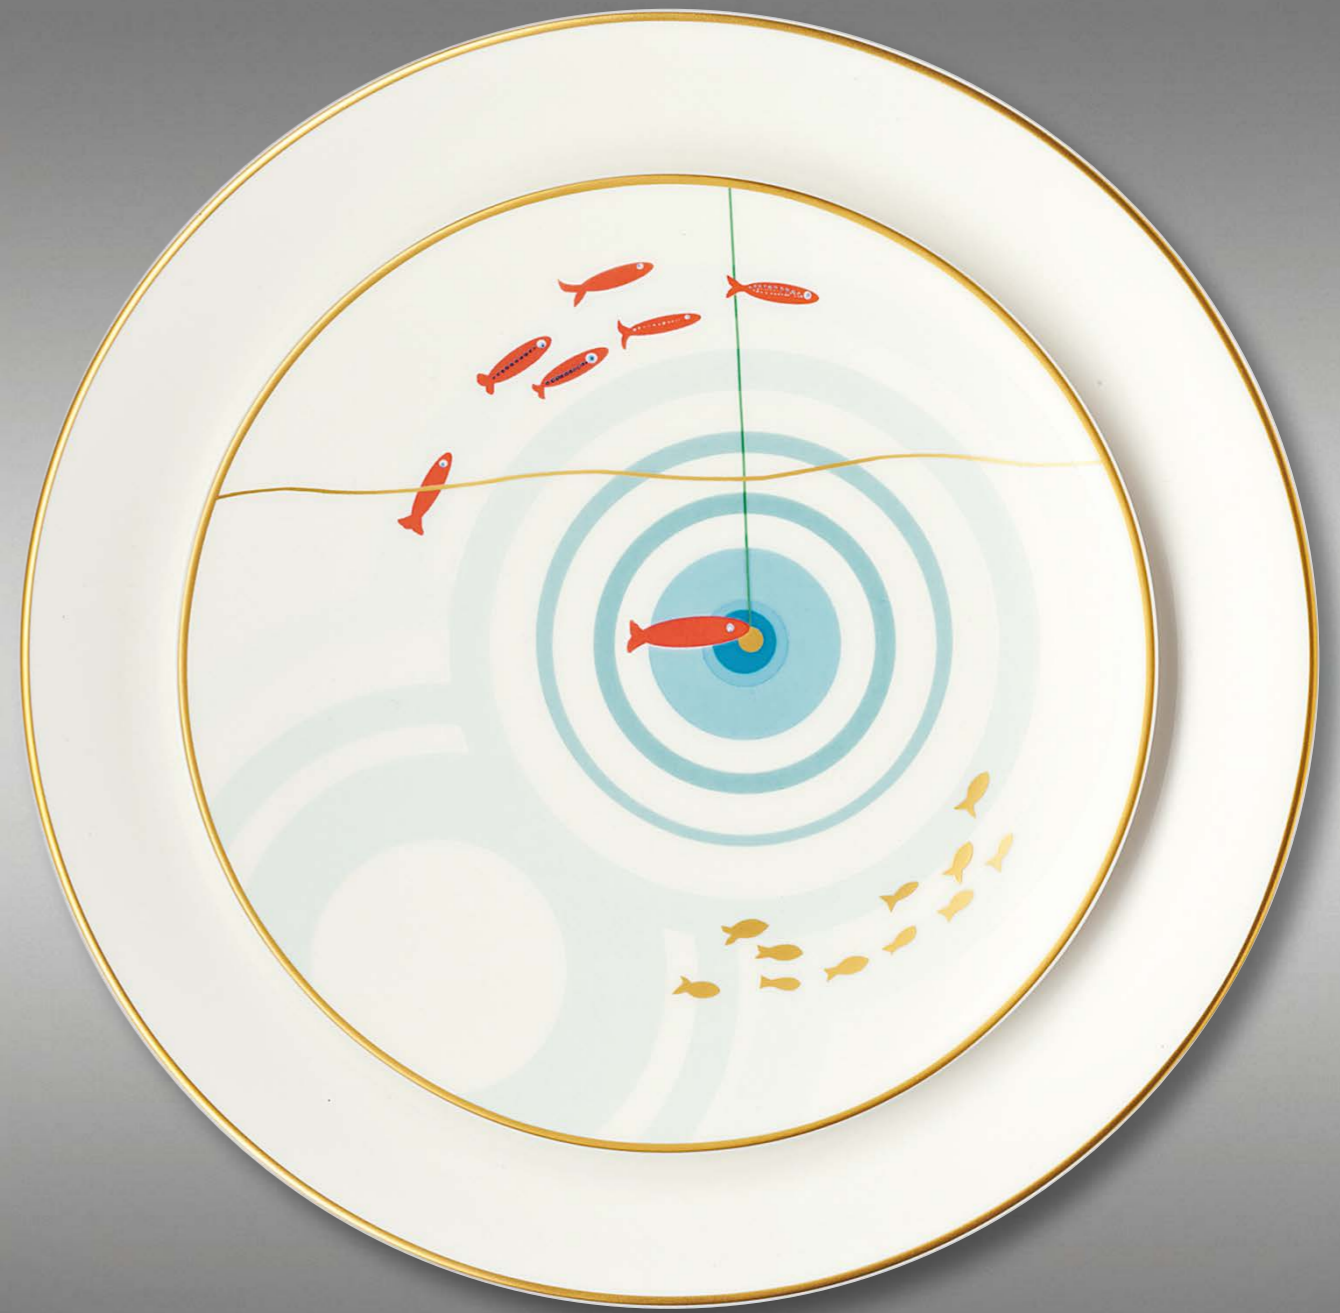

Carrara
| Plate 28 cm, plate 32 cm,
Coffee / Tea cup cylindrical 0.25 l with saucer flat

|Golden Forest|

| Plate 28 cm, coffee cup 0.25 l

|Gold Leaf|

| Plate 21 cm, coffee cup with saucer 0.25 l |

Pure Gold
| Plate 26.5 cm

Stardust
Plate 21 cm, Delice bowl 17 cm

Golden Squares
Plate 28 cm

Golden Pearls
Plate 21 cm |

Savoy

| Plate 26.5 cm, plate 21 cm, espresso cup with saucer 0.10 l

Heritage

Plate 28 cm

Metropolitan Gold

Plate 22 cm |

Golden Lane

Pure plate 26 cm, plate 21 cm, coffee cup with saucer 0.25 l
Golden line 2 mm

Golden Lane

Plate 28 cm
Golden line 2 mm

Goldfish

Plate 21 cm |

Oriental

Deep plate wide rim 26 cm, 0.25 l

Goldfever

Dip bowl round 8 cm / Dip bowl oval 13.5 cm
Dip bowl oval 20 cm / Motion bowl 14 cm
Espresso cup cyl. 0.10 l with saucer flat / Mug Pure 0.25 l

Platinum

Dip bowl round 8 cm / Dip bowl oval 13.5 cm
 Dip bowl oval 20 cm / Motion bowl 14 cm
 Espresso cup cyl. 0.10 l with saucer flat / Mug Pure 0.25 l