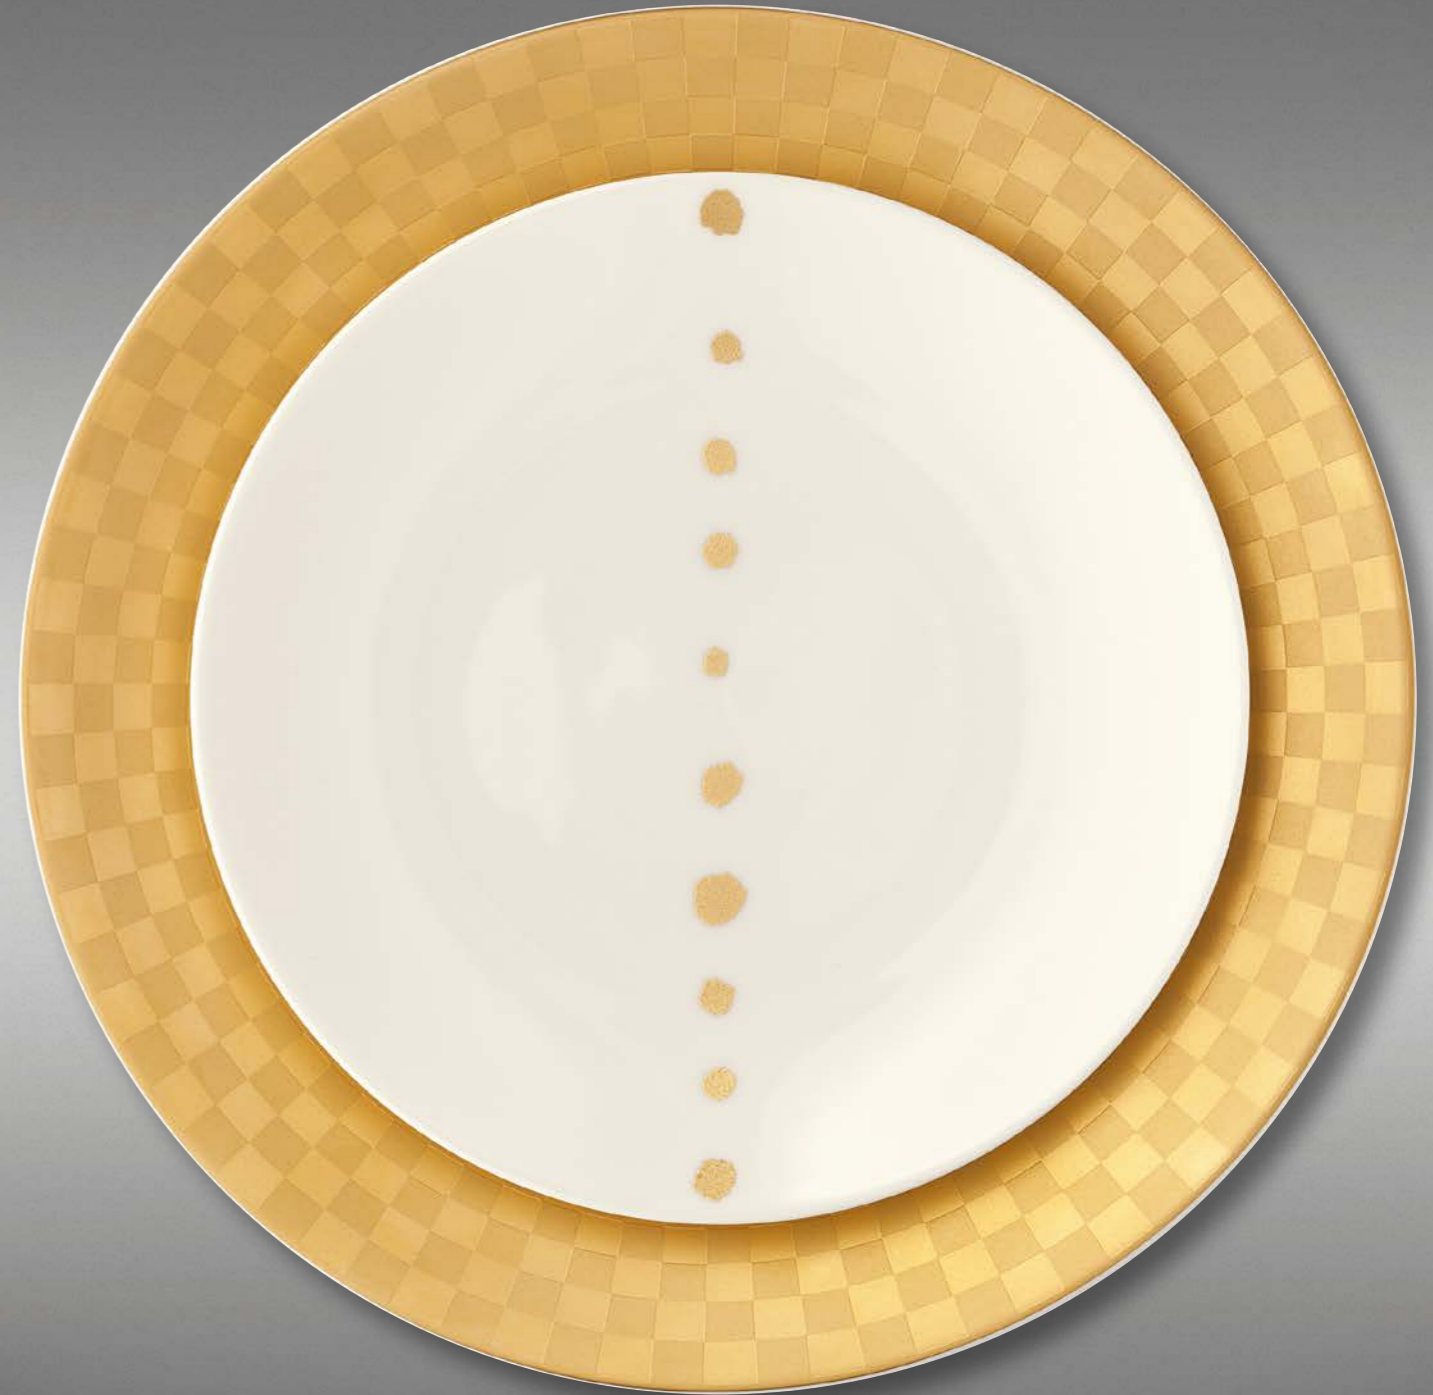

Carrara
| Plate 28 cm, plate 32 cm,
Coffee / Tea cup cylindrical 0.25 l with saucer flat

|Golden Forest|

| Plate 28 cm, coffee cup 0.25 l

|Gold Leaf|

| Plate 21 cm, coffee cup with saucer 0.25 l |

Pure Gold
| Plate 26.5 cm

Stardust
Plate 21 cm, Delice bowl 17 cm

Golden Squares
Plate 28 cm

Golden Pearls
Plate 21 cm |

Savoy

| Plate 26.5 cm, plate 21 cm, espresso cup with saucer 0.10 l

Heritage

Plate 28 cm

Metropolitan Gold