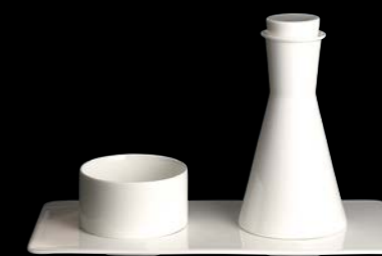

Cylindrical

Coffee pot cylindrical 0.40 l
02 173 000 00

Coffee pot cylindrical 1.20 l
02 179 000 00

Sugar bowl cylindrical 0.25 l
02 162 000 00

Conical

Creamer conical with lid 0.25 l
02 159 000 00

Coffee pot conical 0.50 l
02 176 000 00

Sugar bowl conical 0.24 l
02 160 000 00

Cylindrical

Tea pot cylindrical 0.50 l
02 171 000 00

Tea pot cylindrical 1.30 l
02 175 000 00

Conical-Cylindrical

Tray 12 x 25 cm
02 186 000 00
Bowl 0.18 l for tray
02 180 000 00

Carafe 0.20 l
02 290 000 00

| BOWLS

**Classic**

Salad bowl 21 cm, 1.50 l
01 210 000 00

Salad bowl 24 cm, 2 l
01 212 000 00

Salad bowl 28 cm, 3.80 l
01 214 000 00

**Classic**

Oatmeal bowl 16 cm, 0.40 l
01 207 000 00