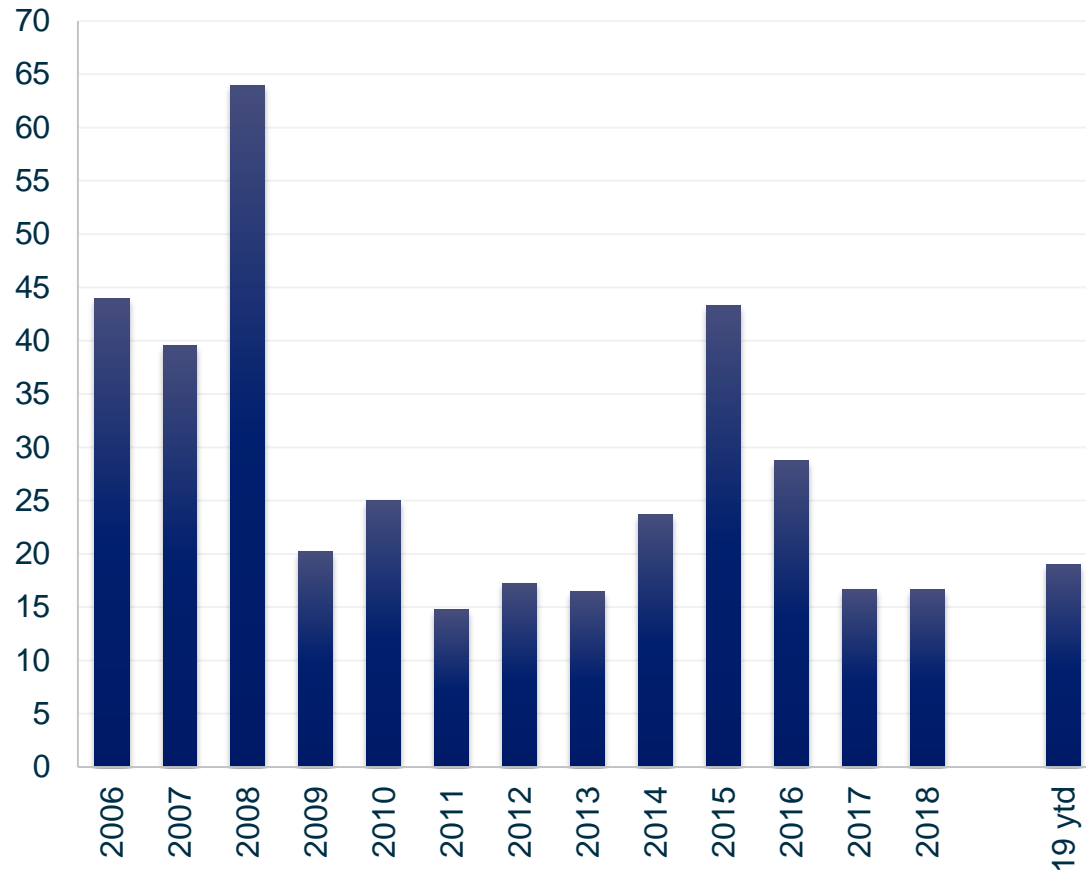

# Tanker Market Index

## Tanker market index US\$ k/d- Annually

## Tanker rates – Single voyages in US\$ k/d

	YTD 18	YTD 19	Last week	This week
VLCC	11.4	21.7	25.6	22.7
Suezmax	12.9	22.1	24.9	17.0
Aframax	10.5	21.2	21.2	20.2
Pmax	9.7	15.3	13.4	11.9
LR2	10.3	18.6	17.8	15.7
LR1	8.8	14.2	14.6	14.1
MR	11.4	13.6	13.3	13.9
Index *	10.5	19.0	21.0	18.2