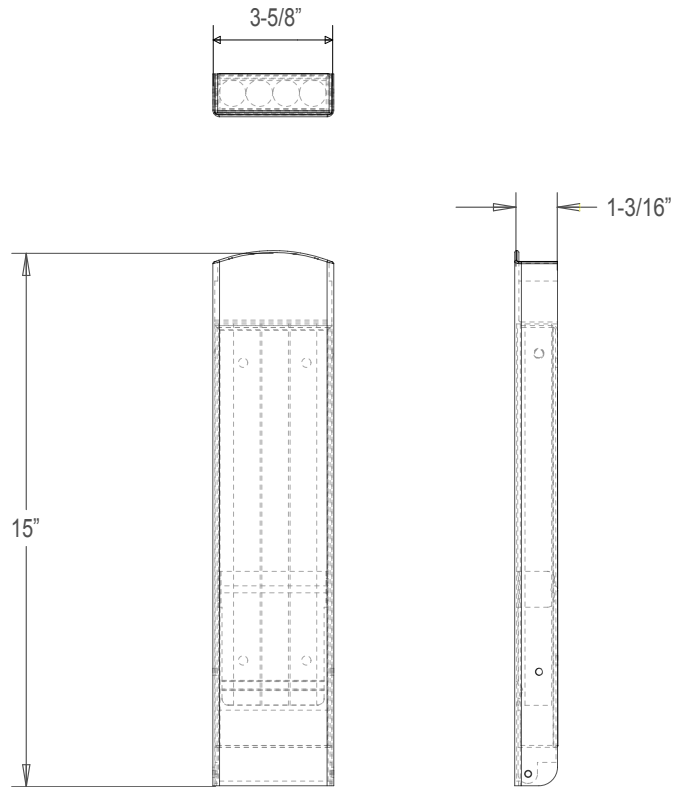

SnapLight[®] Train Evacuation Light Station

- 4 - 10" 4 Hour SnapLights[®] for individuals to carry
- All sticks "Light" when door is "Pulled"
- Light Station is constructed with steel so it is highly durable
- White Plastic Shear Pins are broken when product is opened
- Photoluminescent Label allows user to locate station in the dark

Plastic Shear Pin
for tamper evident