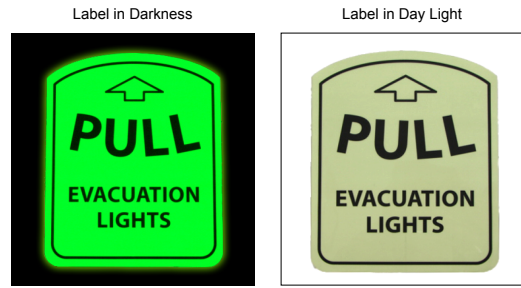

SnapLight[®] Train Evacuation Light Station

- 4 - 10" 4 Hour SnapLights[®] for individuals to carry
- All sticks "Light" when door is "Pulled"
- Light Station is constructed with steel so it is highly durable
- White Plastic Shear Pins are broken when product is opened
- Photoluminescent Label allows user to locate station in the dark

Plastic Shear Pin
for tamper evident