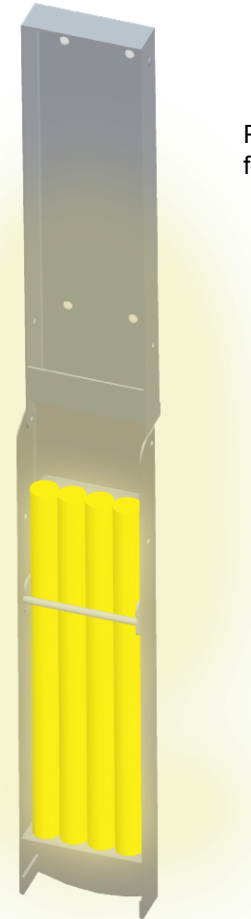

SnapLight[®] Train Evacuation Light Station

- 4 - 10" 4 Hour SnapLights[®] for individuals to carry
- All sticks "Light" when door is "Pulled"
- Light Station is constructed with steel so it is highly durable
- White Plastic Shear Pins are broken when product is opened
- Photoluminescent Label allows user to locate station in the dark

Plastic Shear Pin
for tamper evident