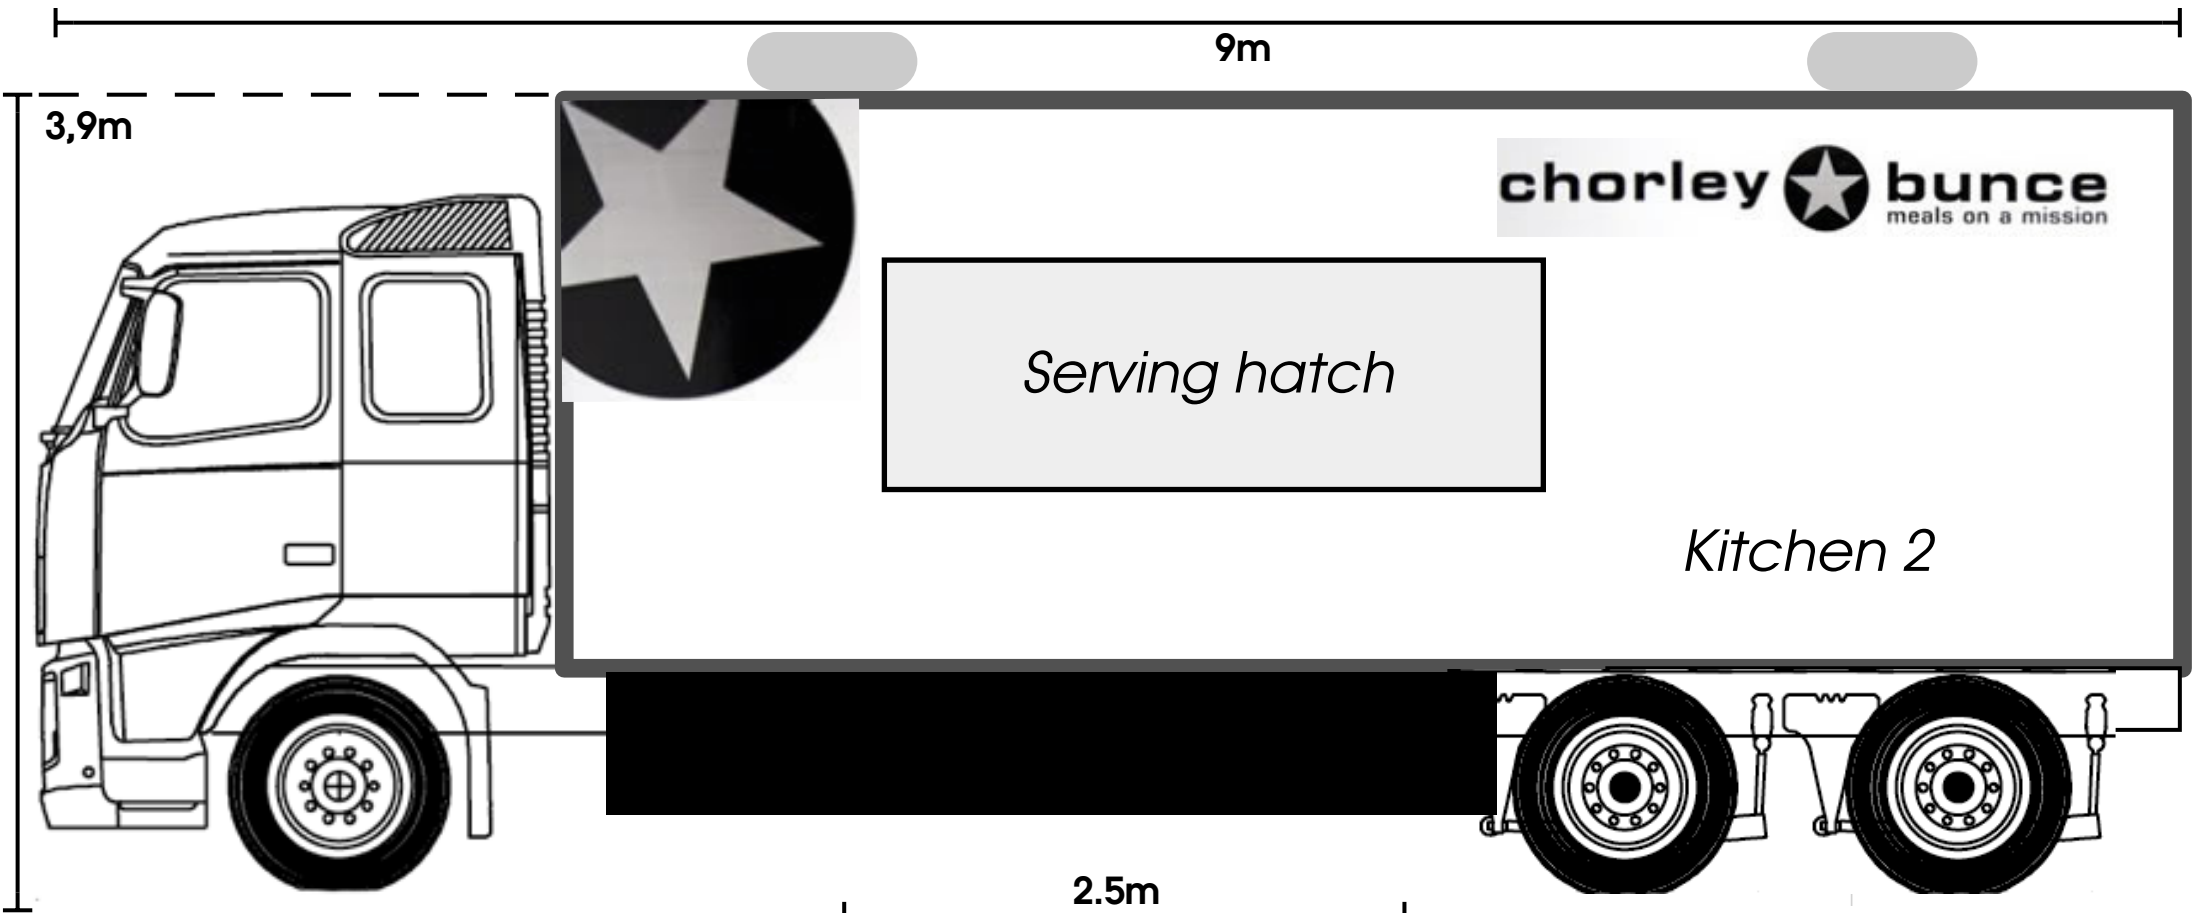

3,9m

9m

chorley  **bunce**
meals on a mission

Serving hatch

Kitchen 1

2.5m

Kitchen 1 Requirments

- 2 x 32A power supply*
- Fresh water supply*
- Waist water removal*
- Hard level standing*
- Overnight Security*
- Access for deliveries*