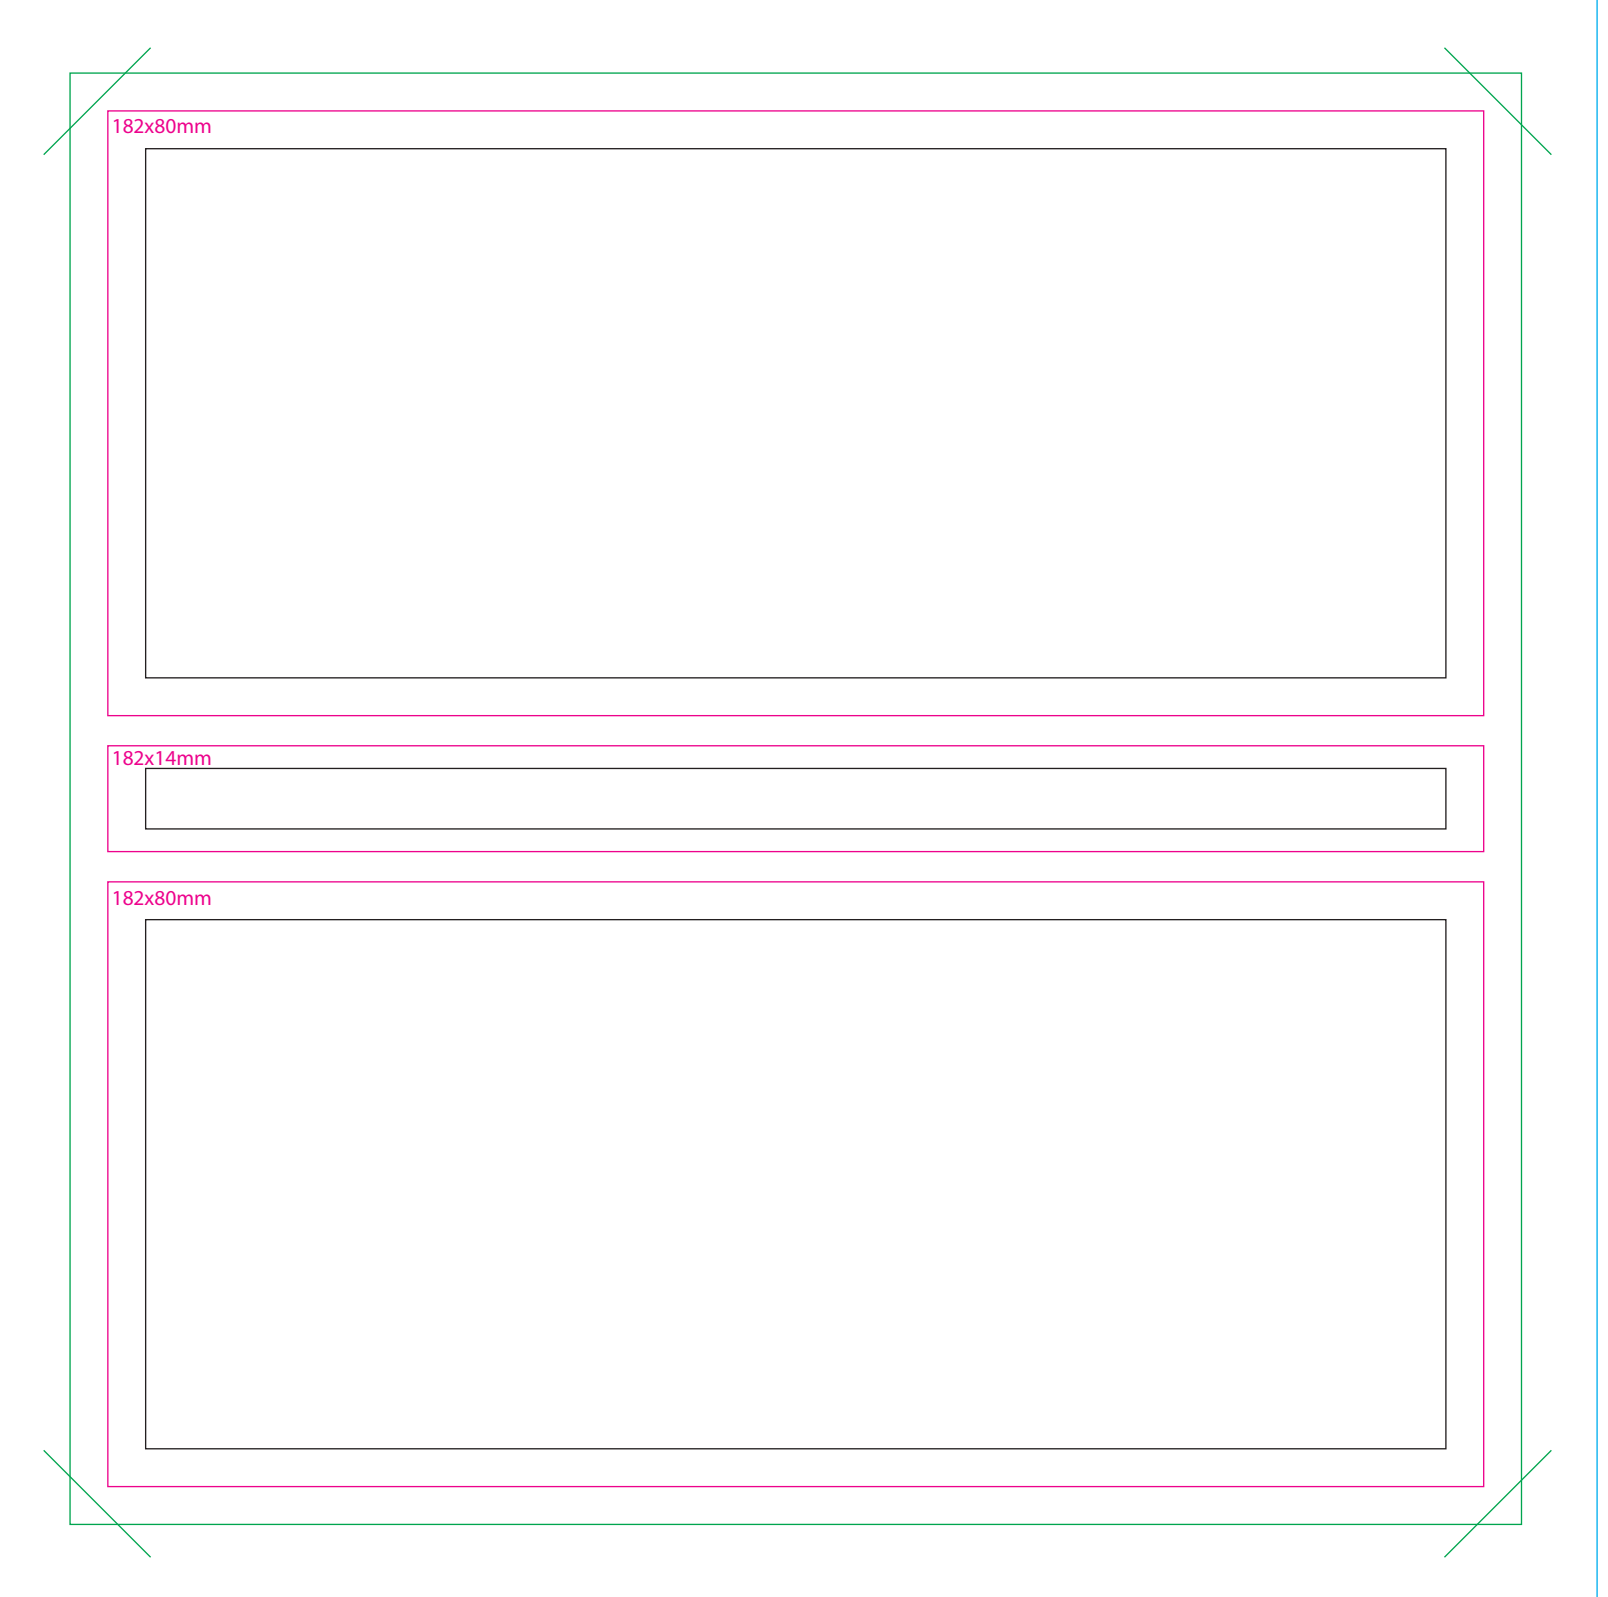

notespod slim

Outer card cover

finished cover size 182x182mm
 visible area 192x192
 safe print area 172x70 & 172x8mm
 bleed 212x212mm

Inside lining sheet

finished size 178x178mm

Positional guide

125 sheets

125 sheets

Gluetrack

sticky-smart 75x75mm
 safe print area 67x67mm
 bleed 79x79mm

sticky-smart 50x75mm
 safe print area 42x67mm
 bleed 54x79mm