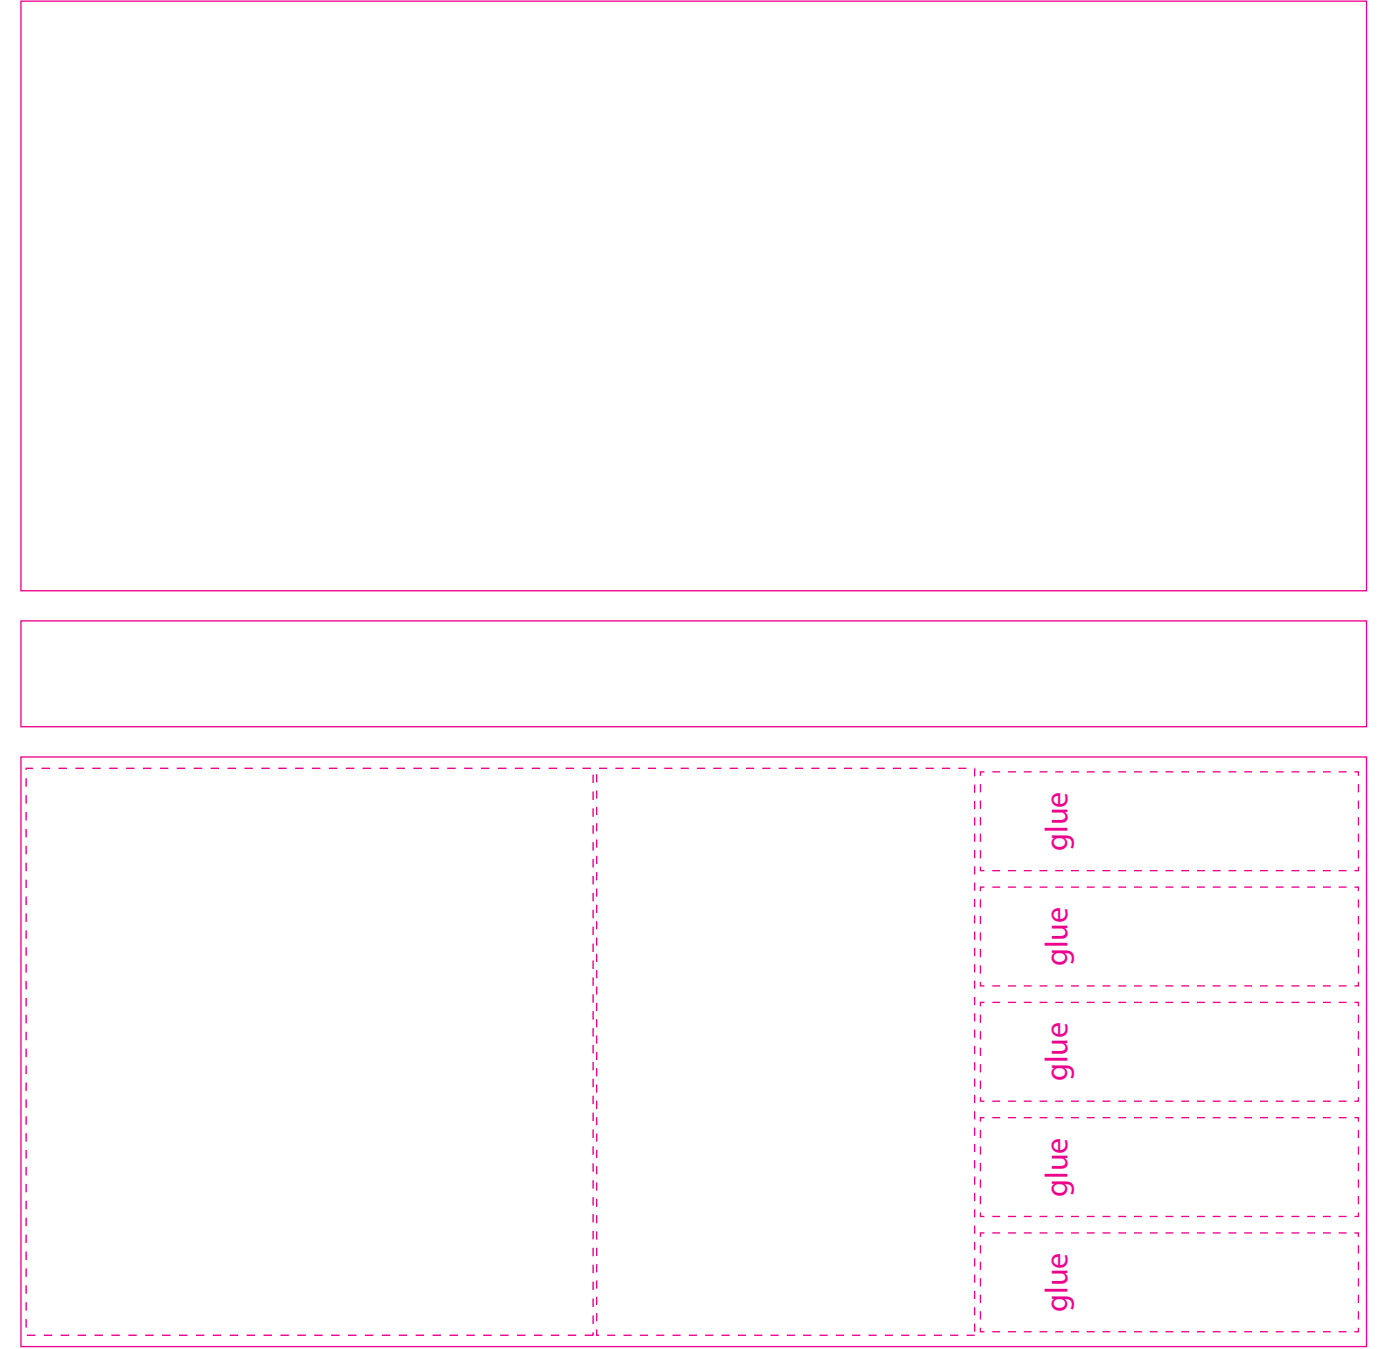

notespod slim

Outer card cover

finished cover size 182x182mm
 visible area 192x192
 safe print area 172x70 & 172x8mm
 bleed 212x212mm

Inside lining sheet

finished size 178x178mm

Positional guide

125 sheets

125 sheets

Gluetrack

sticky-smart 75x75mm
 safe print area 67x67mm
 bleed 79x79mm

sticky-smart 50x75mm
 safe print area 42x67mm
 bleed 54x79mm