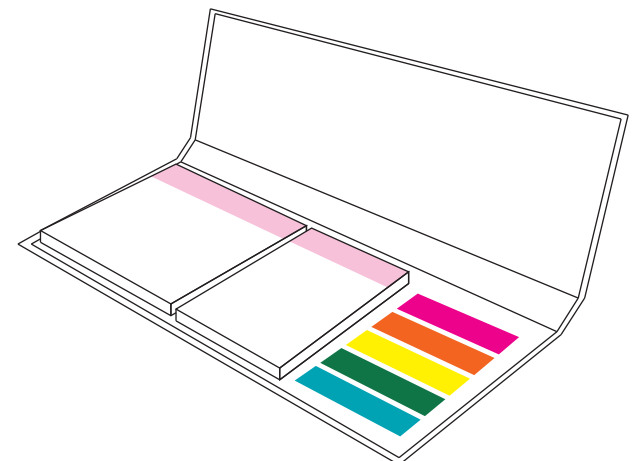

notespod slim

Outer card cover

finished cover size 182x182mm
 visible area 192x192
 safe print area 172x70 & 172x8mm
 bleed 212x212mm

Inside lining sheet

finished size 178x178mm

Positional guide

125 sheets

125 sheets

Gluetrack

sticky-smart 75x75mm
 safe print area 67x67mm
 bleed 79x79mm

sticky-smart 50x75mm
 safe print area 42x67mm
 bleed 54x79mm