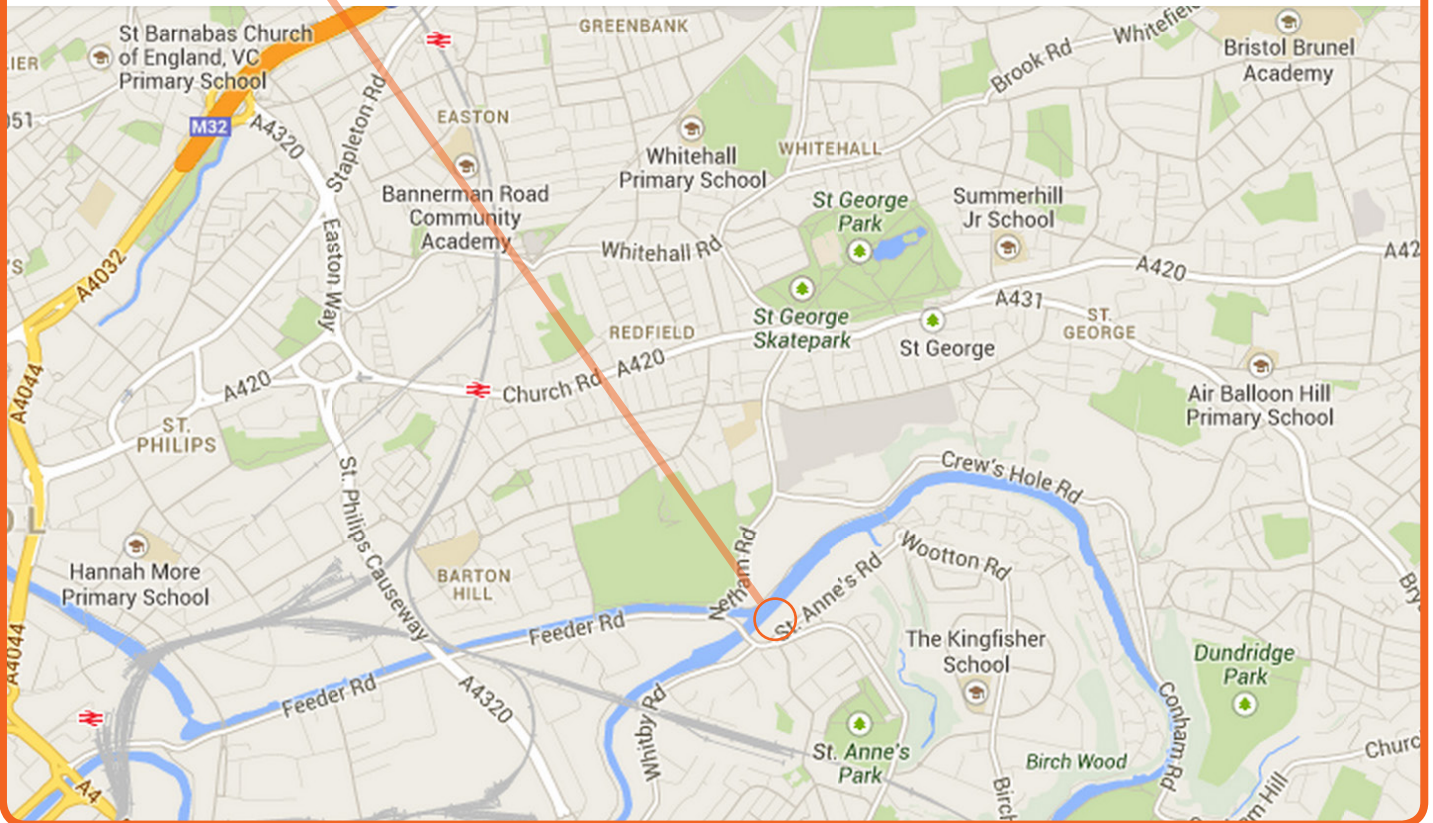

Scan me to see us on google maps!

"...training your *workforce* into a *skilled* force"

Map and Directions to our Bristol (St Annes) Training Centre

The Training Societi Ltd
Unit 1 Riverside Business Park
St Annes
Bristol
BS4 4ED

Scan this code to go straight to Google map on your device.

1. 1 Head southwest on M32
2. 2 Continue onto Newfoundland Circus/A4032
   Continue to follow A4032
3. 3 Slight left onto Temple Way/A4044
   Continue to follow A4044
4. 4 At the roundabout, take the 2nd exit onto Temple Gate/A4
5. 5 Slight left onto Cattle Market Rd
6. 6 Continue onto Feeder Rd
7. 7 Turn left onto St. Anne's Rd
8. 8 Entrance to Riverside Business Park is immediately on the left.

WE ARE HERE

0117 971 1892 07738 715 638 info@thetrainingsocieti.co.uk
www.thetrainingsocieti.co.uk