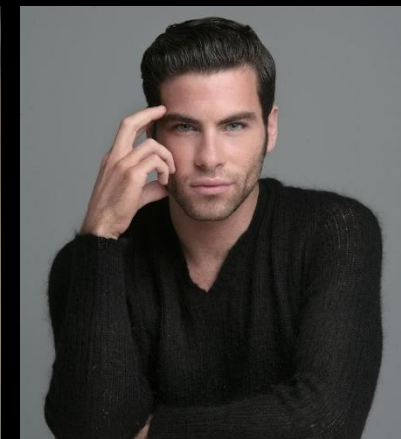

# Miguel

Height: 175.25 cm / 5ft 9in  
Ethnicity: White / Caucasian  
Chest: 91.4 cm / 36 in  
Eye colour: Blue  
Hair colour: Brown  
Shoe: 9 UK

I have an extensive experience in modelling industry being the face for many brands as Intel, Madrigal, The Shadow Lounge, Beautiful4ever, and also, I have made different fashion catalogues. As well as representing high end brands such as Samsung, Coca Cola, PlayStation, San Miguel and Honda.