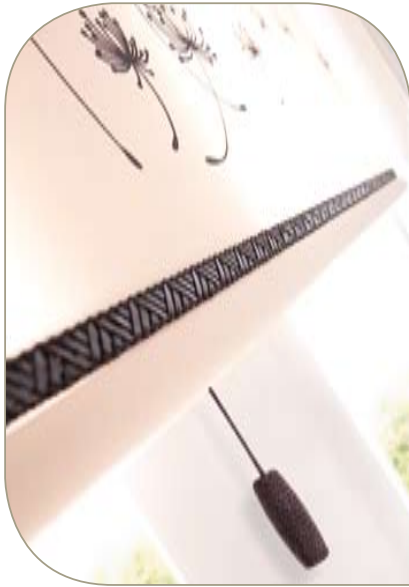

Why not consider an eye-catching finish to your Senses Roller Blind.

Eyelets, shapes and co-ordinating pulls will give that perfect finish.

Roller Blind System

Roller Blind System

featured fabric: Dandelion - Black with Pillar, Charcoal Pull

One Touch Operation!

Senses 'Slow-Rise' is not only the most sophisticated and beautiful of the range but also has that usability WOW! factor with adjustable 'rise' speed and 'stop' variants giving you a unique one touch operation. Having no chains or cords adds to its visual impact providing the safest possible window covering.