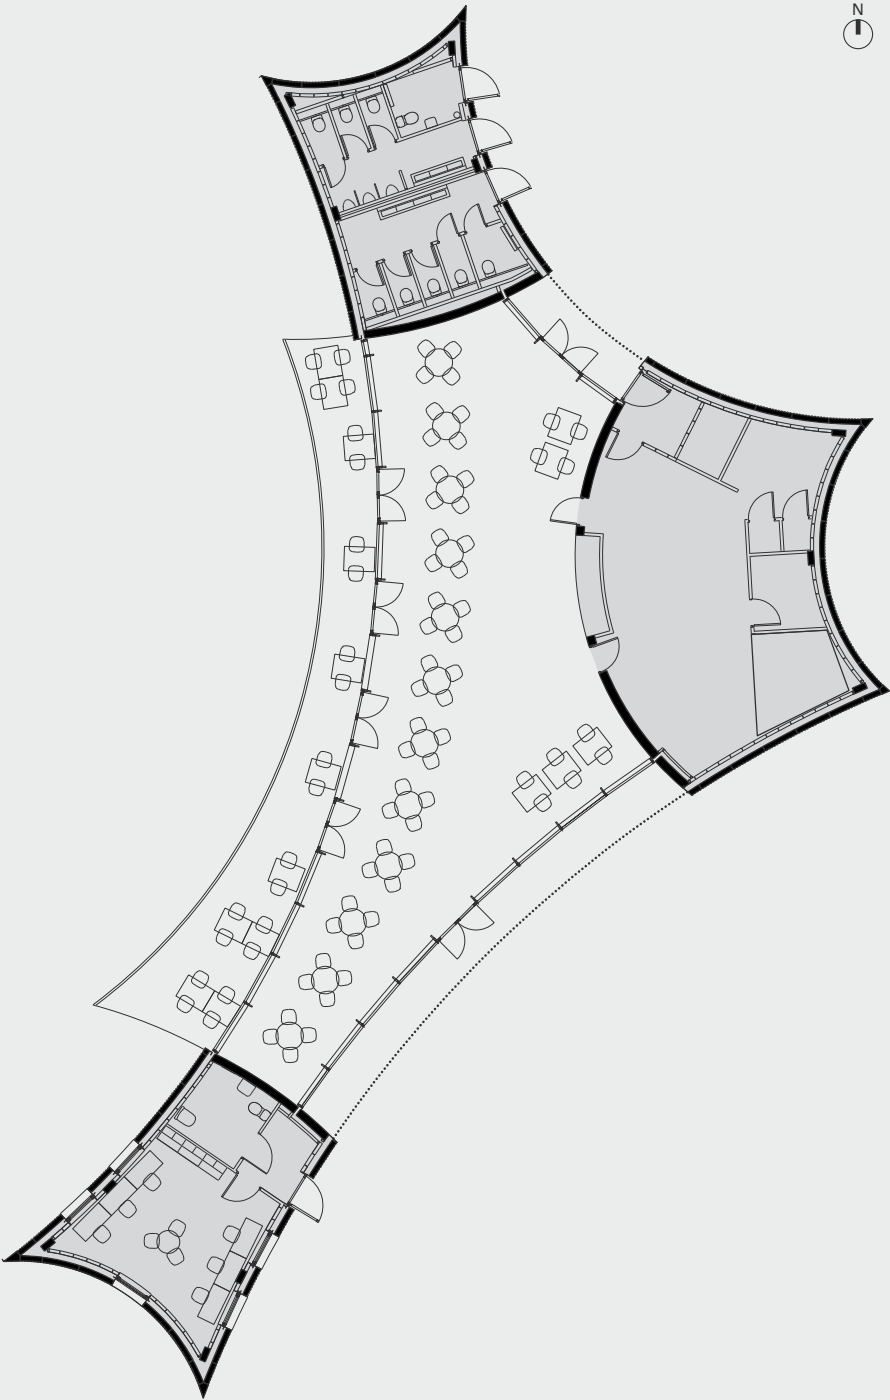

### Status

Complete

The pavilion accommodates a park office, public WC's and a cafe overlooking the adjacent boating lake. The building's form results from a series of intersecting arcs of white brickwork that relate to the boating lake, playing fields and children's playground respectively. The pavilion is part of a larger masterplan for the park by Kinnear Landscape Architects.