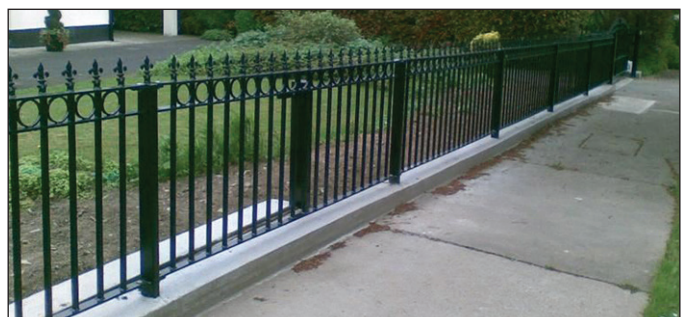

For more information or to see our full range visit www.irishfencing.com or call 01 626 8363