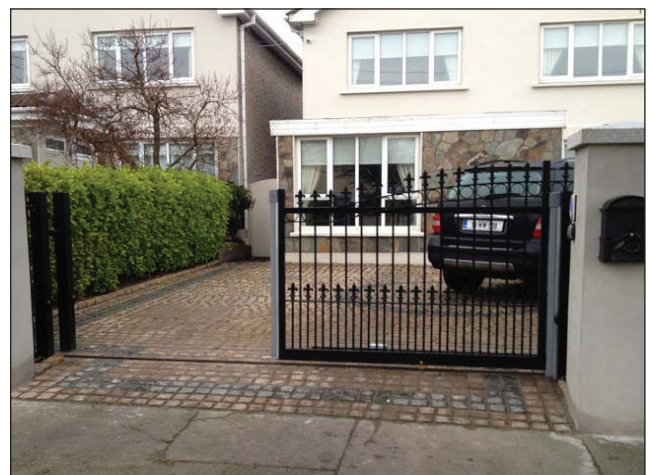

For more information or to see our full range visit www.irishfencing.com or call 01 626 8363