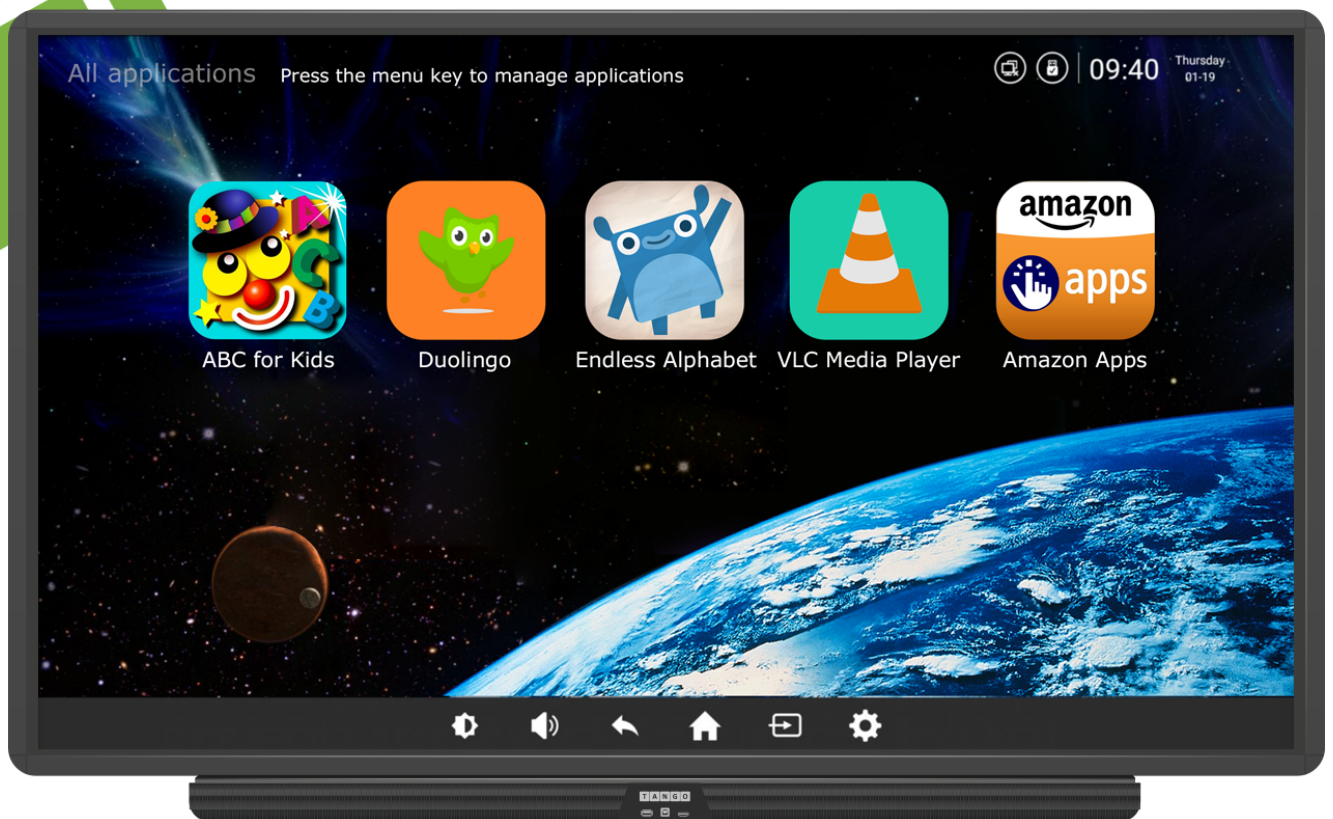

T A N G O

Easy and complete control at a TOUCH

Tango's interactive touchscreens put you in complete control of your lesson or presentation. That's because Tango's screens are equipped with highly accurate, multi-touch sensor technology that allows multiple users to interact with the screens simultaneously.

Tango touchscreens can be operated using your finger or a stylus. What's more, the Ultra HD/4K image quality will ensure that your presentations truly wow your audience.

Built-in Android Player

5.1 Lollipop, Quad Core 1.2GHz CPU/2G DRAM/8G Flash

Android provides a convenient user interface for the panel even when the computer or OPS aren't connected.

Outstanding Connectivity

HDMI, VGA, USB & Display Port Connectivity

If you're looking to connect a computer, an additional screen or just a memory stick, Tango touchscreens have HDMI, VGA, USB and Display Port connectivity to suit every setup.