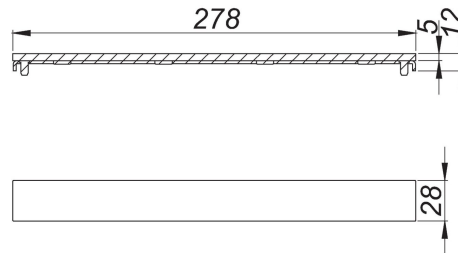

## cover plate CeraFloor/CeraFrame Individual Design brass matt

Product No. **537768**  
 EAN: 4001636537768  
 Discount amount: 11

cover plate for shower channel CeraFloor Individual and CeraFrame Individual,  
 all-purpose design, not to be tiled.

Product No.	Description	Dimensions
537744	shower channel CeraFloor Individual brass matt, 800-1500 mm	800-1500 mm
537362	shower channel CeraFrame Individual brass matt	300 x 50 mm