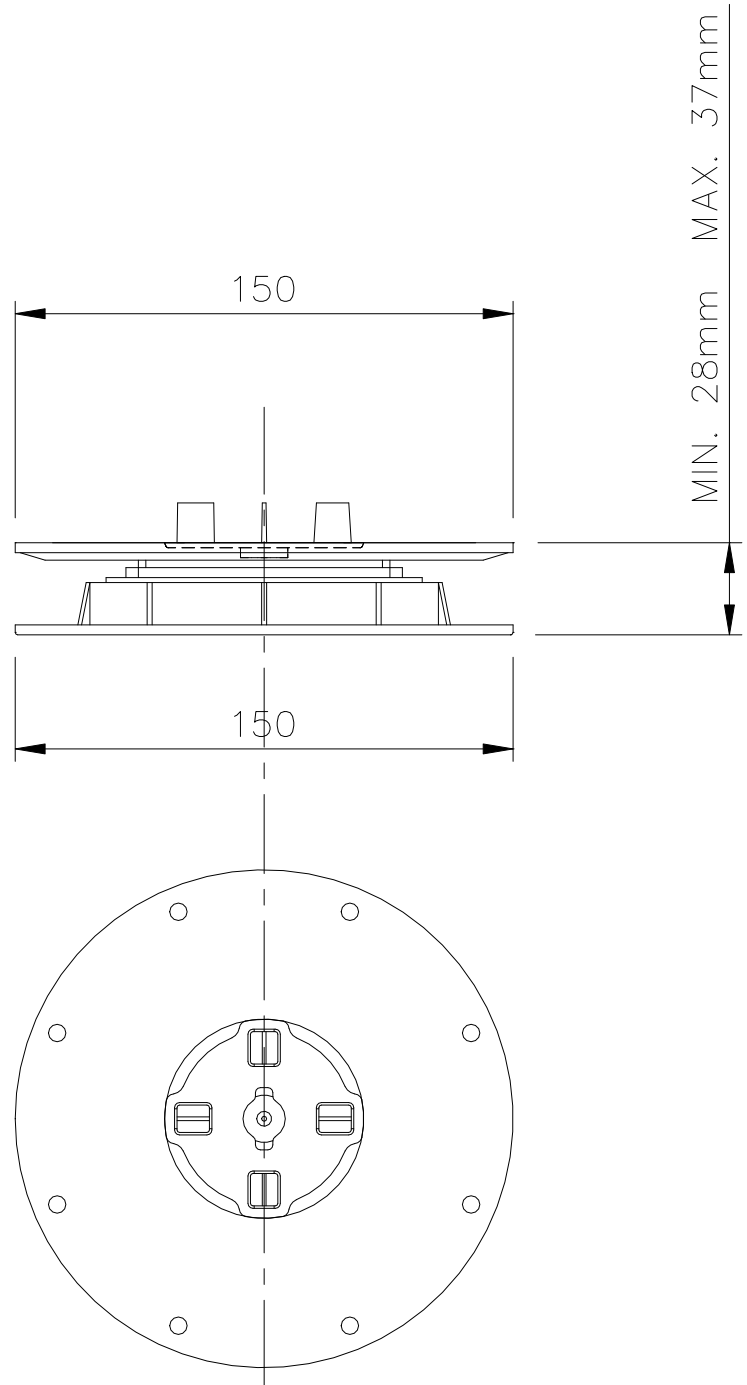

WEIGHT TOLERANCE: 683kg
MAX WEIGHT/BREAK POINT: 1,171kg

WALLBARN LIMITED
MINIPAD
28–37mm