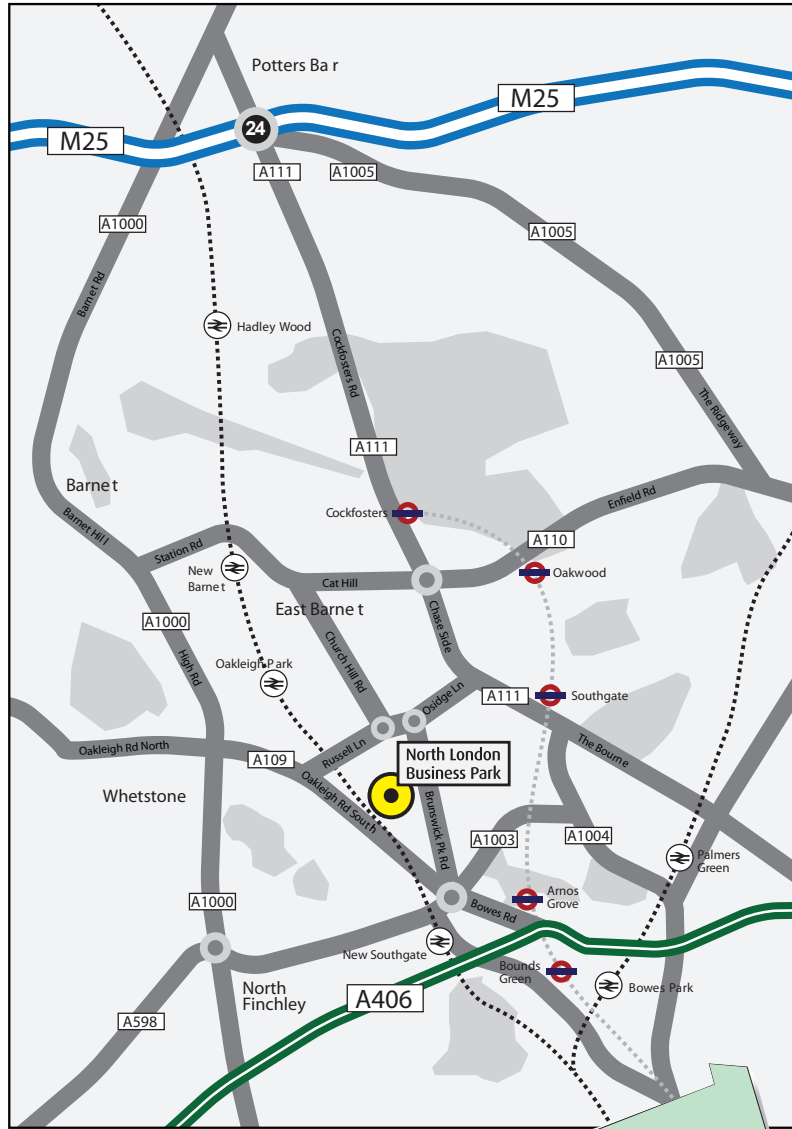

How to find us...

North London Business Park
Building 3,
Oakleigh Road South
New Southgate,
London, N11 1GN

0800 170 7570
020 8492 2200

sales@emcadgifts.co.uk
www.emcadgifts.co.uk

Key North London Business Park

EMC Advertising Gifts

Entrance 1

Entrance 2 (8:30 - 6:00)

Building 3 Reception

Pay and Display Ticket machine (cash only)

Internal Route

Bus Routes
34 & 251

Visitor bays are marked with a white square. Pay and Display Tickets are available from the ticket machine between buildings 2 & 3.

Please check with reception that you are parked correctly as there are regular car park patrols.

Bus Route 382 from
New Southgate (First Capital Connect)
& Arnos Grove (Piccadilly)
Ask driver for North London Business Park or New Southgate Cemetery