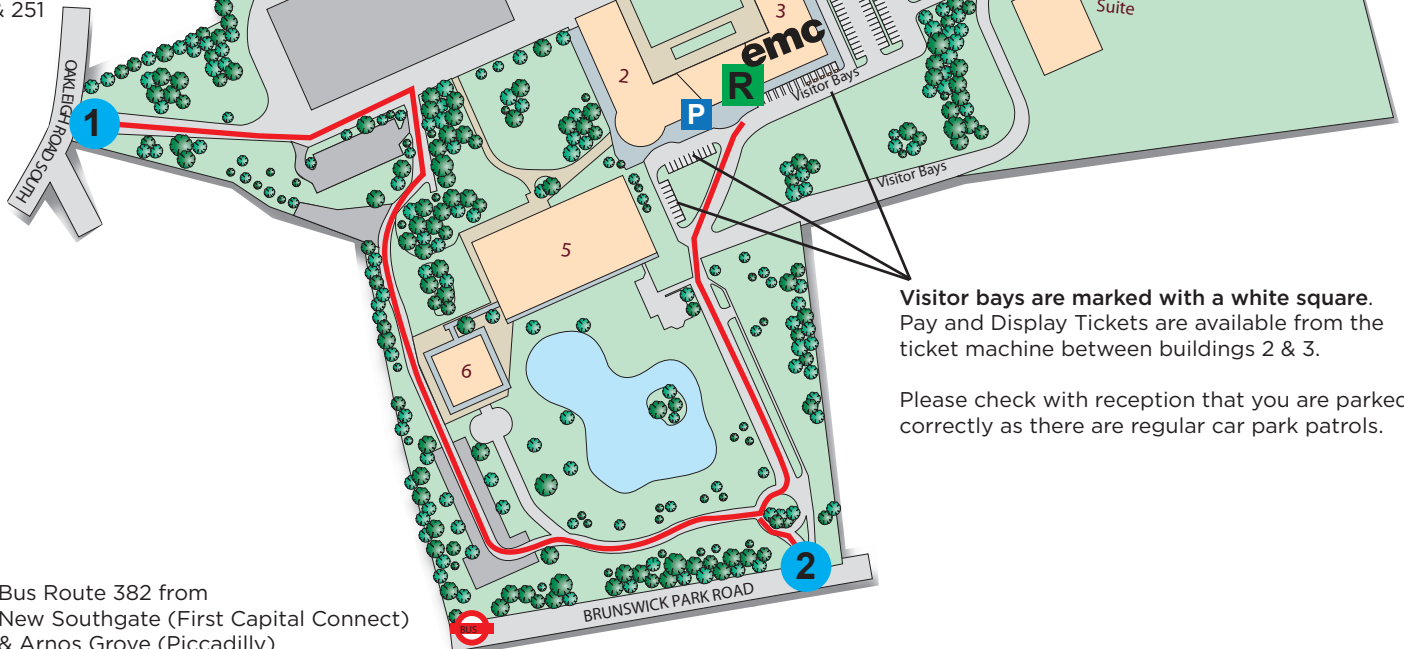

EMC Advertising Gifts

Entrance 1

Entrance 2 (8:30 - 6:00)

Building 3 Reception

Pay and Display Ticket machine (cash only)

Internal Route

Bus Routes
 34 & 251

Visitor bays are marked with a white square. Pay and Display Tickets are available from the ticket machine between buildings 2 & 3.

Please check with reception that you are parked correctly as there are regular car park patrols.

Bus Route 382 from
 New Southgate (First Capital Connect)
 & Arnos Grove (Piccadilly)
 Ask driver for North London Business Park or New Southgate Cemetery