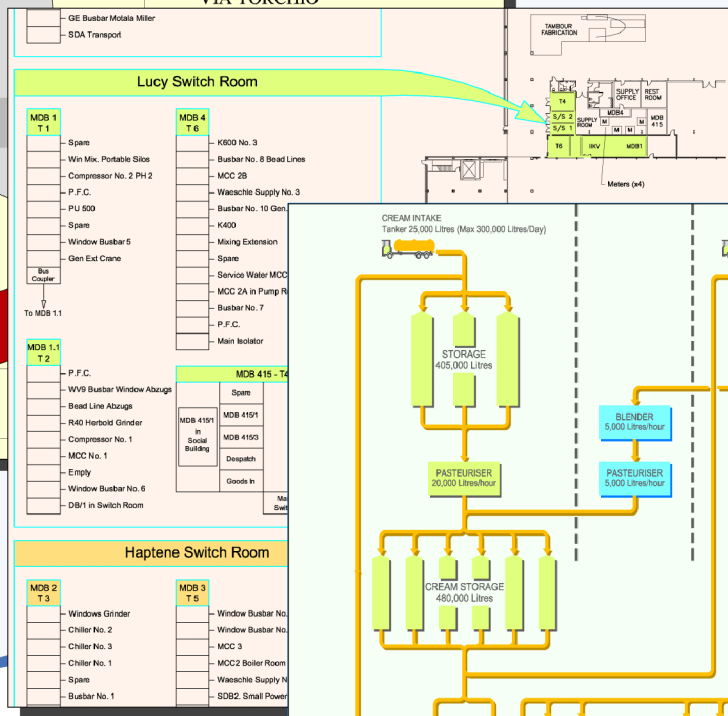

- Chart
- or
- You're after**

In whatever

- Size
- Format
- Colour
- Finish
- Style

You can think of;

We've done it!

Computer Aided Design + Wide Format Printing + Experience!

CLDE Limited

Redwither Business Centre
Wrexham, LL13 9XR