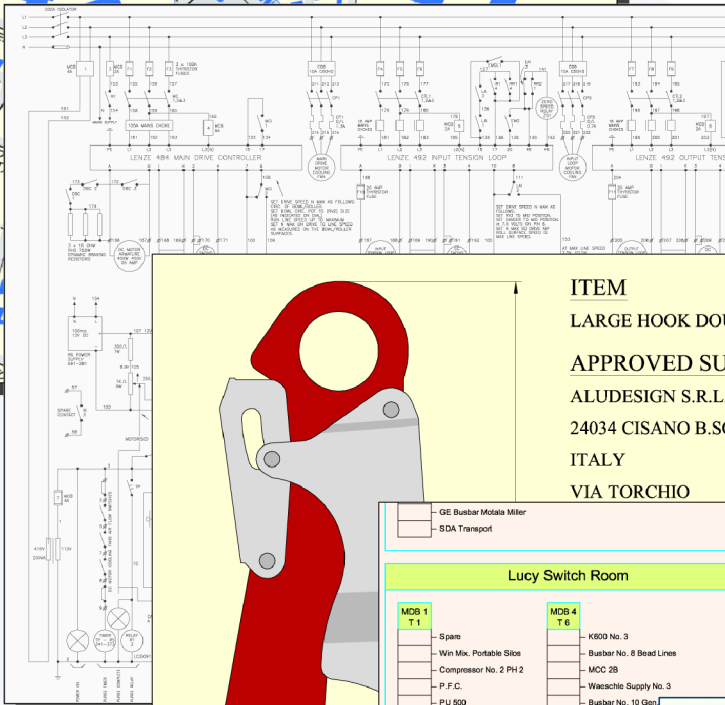

It's a fair bet

That whatever

- Illustration
- Sketch
- Schematic
- Flow Diagram
- P & ID
- Technical Drawing
- Exploded View

ITEM

LARGE HOOK DOUBLE ACTION

APPROVED SUPPLIER

ALUDESIGN S.R.L.
24034 CISANO B.SCO
ITALY
VIA TORCHIO

- Chart
- or
- You're after**

In whatever

- Size
- Format
- Colour
- Finish
- Style

You can think of;

We've done it!

Computer Aided Design + Wide Format Printing + Experience!

CLDE Limited

Redwither Business Centre
Wrexham, LL13 9XR