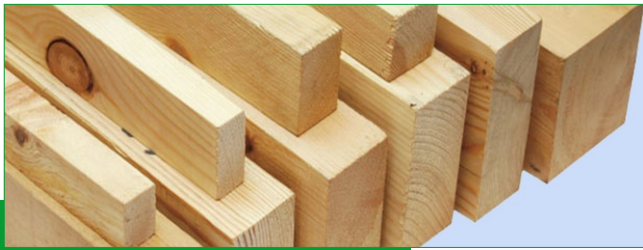

**Our main areas of expertise include:**

- Materials for construction of Garden buildings such as sheds, summer houses, log cabins
- Machine rounded posts, half round rails, pointed pegs and tree stakes
- Other machined products such as decking, roofing battens, other claddings, framings and specialist profiles machined from redwood or whitewood.
- Pressure Creosoted material such as posts and rails, machine rounded. (forward order only)
- Sleepers in Spruce, Pine or Oak
- Materials for fencing such as featheredge, waney boards and posts. Treated or untreated
- European Spruce, rough sawn on stick graded C24 stamped, in specialist dimensions and lengths up to 9.0 metre
- Barcoded, shrink wrapped products for DIY market
- Heat Treated 56/30 softwood for packing case & pallet manufacturers

## German Whitewood C24:

We can offer a large variety of sizes and lengths which are often hard to get from our mill in Germany. Each length can be stamped and graded to C24 standard but usually sold as unseasoned on stick due to the size of timber involved in order to avoid splitting.

- Sizes range from 22mm up to 300mm by 300mm.
- Lengths from 1metre up to 9 metres, longer on request
- Pick a pack available
- Payment terms available subject to credit insurance
- All timber is sourced from sustainable sources with FSC or PEFC accreditation.

## Roofing Battens:

We can offer all sizes of roofing batten from landed stocks or for larger orders shipped to port of your choice direct from sawmill. All timber is sourced from sustainable forests with FSC or PEFC accreditation.