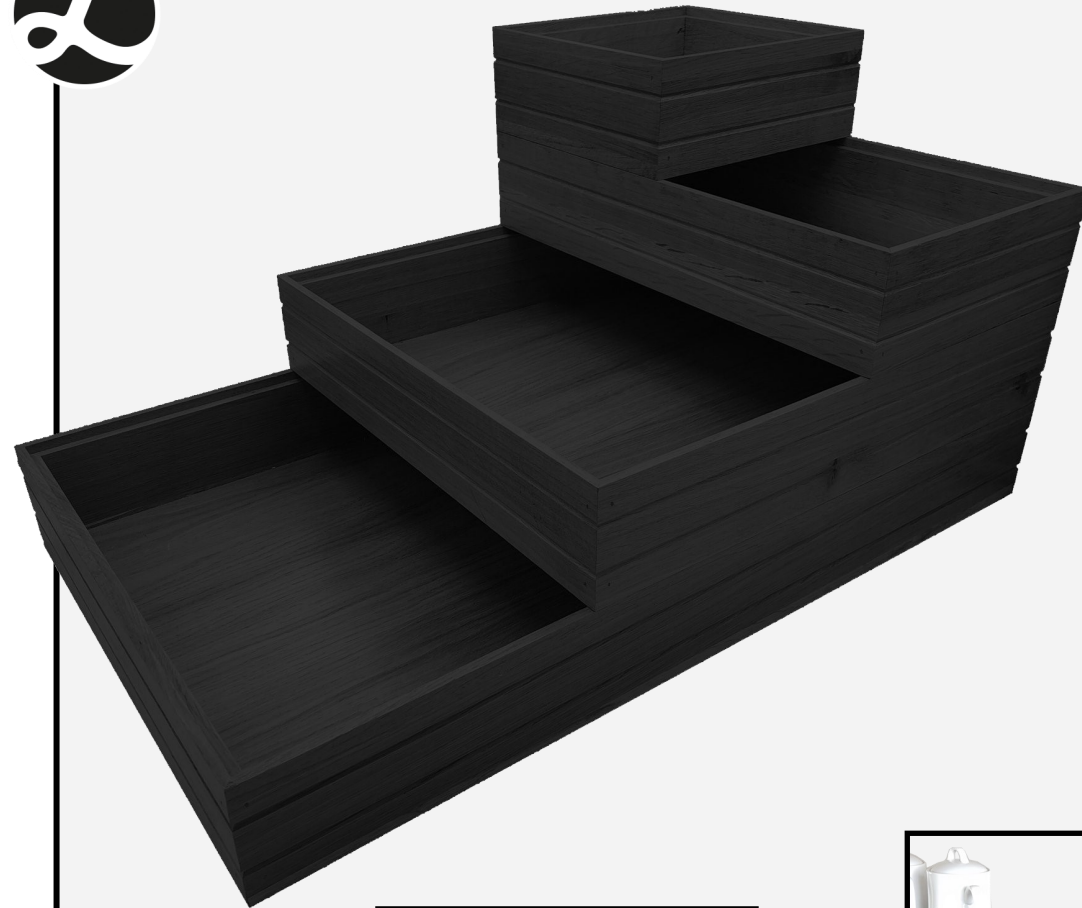

[View on website](#)

Lead time

7-10 days

SKU

TR3OAKFLAP-BURFORD

Material

Oak

Ribbed **Black** Oak Trolley Stacker Boxes

These versatile oak boxes offer a beautiful display setting from buffets to executive meetings. Stackable they can be arranged to suit your needs whilst providing an attractive and efficient service and clear-down function.

B1/1 Black Oak Box Tray 636x396x80		B2/3 Black Oak Box Tray 424x396x80		B1/3 Oak Box Tray 396x212x80	
					
Summary	List price	Summary	List price	Summary	List price
•Stackable	£81.59+VAT	•Stackable	£62.79+VAT	•Stackable	£43.98+VAT
•Base level		•2nd level		•3rd level	
•Ribbed		•Ribbed		•Ribbed	
View on web	Lead time	View on web	Lead time	View on web	Lead time
	5-7 days		5-7 days		5-7 days
SKU	Material	SKU	Material	SKU	Material
BXOAKR-B1/1BK	Oak	BXOAKR-B2/3BK	Oak	BXOAKR-B1/3BK	Oak
		B1/3 Oak Box Partitioned Tray 396x212x80		B1/6 Oak Box Tray 212x198x80	
					
		Summary	List price	Summary	List price
		•Stackable	£51.89+VAT	•Stackable	£29.97+VAT
		•3rd level		•Top level	
		•Partitioned		•Ribbed	
		•Ribbed			
		View on web	Lead time	View on web	Lead time
			5-7 days		5-7 days
		SKU	Material	SKU	Material
		BXOAKR-B1/3BK	Oak	BXOAKR-B1/6BK	Oak
		-DS3			