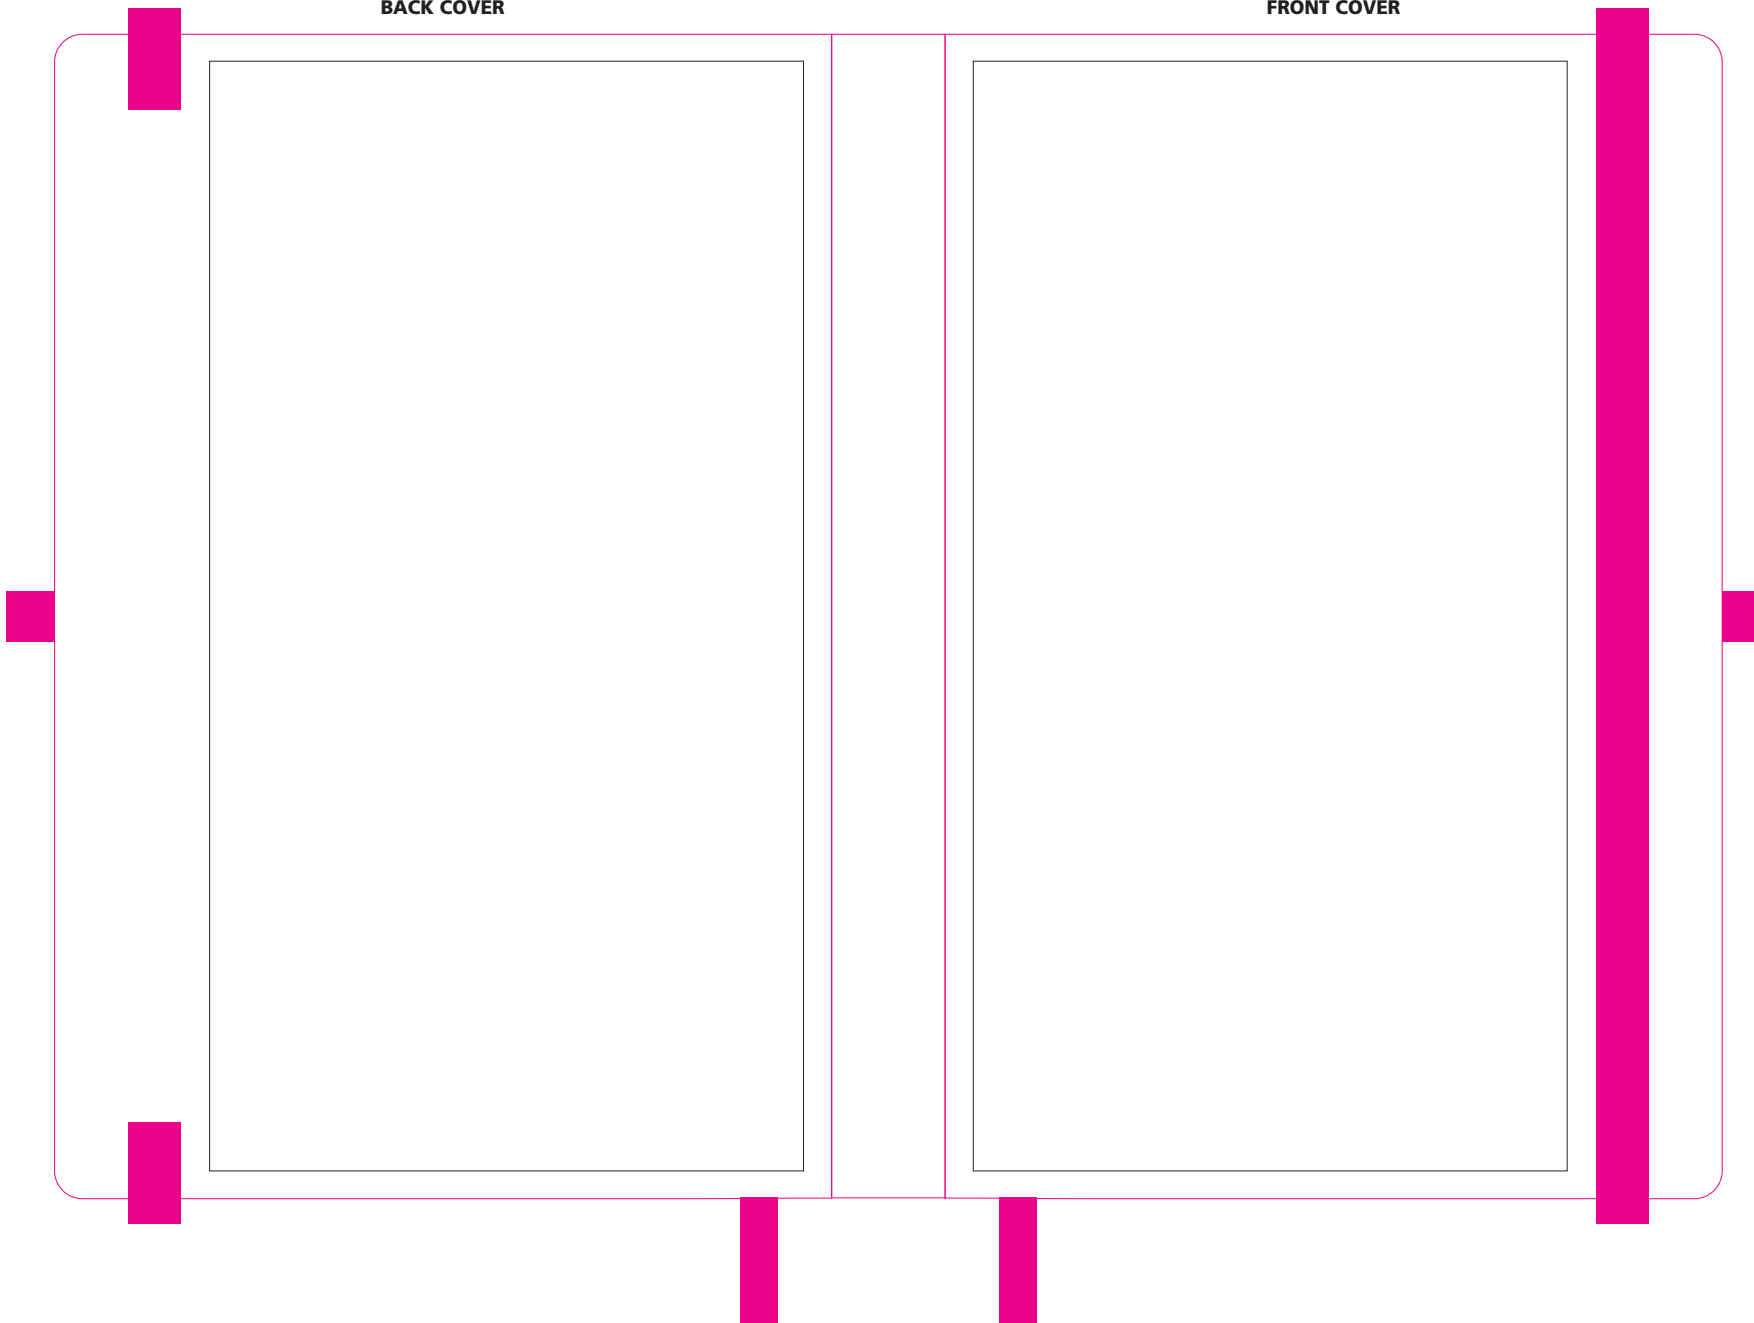

BACK COVER

FRONT COVER

EVOLVE - A6

Safe Print Area - 78x146mm - Keep all important text and graphics within this area

Finish Product Size - 103x154mm

sheets

Safe Print Area - 88x140mm - Keep all important text and graphics within this area

Finish Product Size - 95x147 mm - this is where your artwork will be trimmed - keep all important elements 5mm away from this line

Bleed area 2mm - if you have a solid colour bleeding to the edge, extend it to the blue line.

EACH SHEET REVERSE

EACH SHEET FRONT