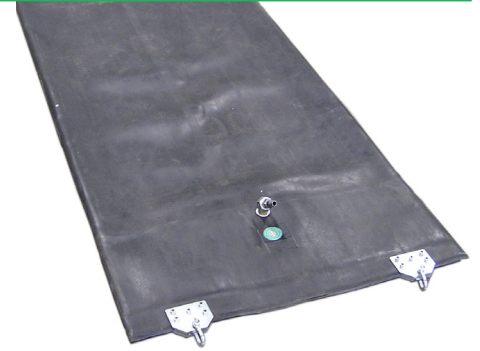

A fold-flat, oblong inflatable packer for repairs to larger diameter infrastructure.

Pillow packers are easy to manoeuvre, for an easier installation of the patch.

Benefits

- Available in three sizes: 750-900mm, 1000-1200mm and 1200-1800mm
- Flexible to manoeuvre
- Lighter weight than standard packers of the equivalent size
- Folds flat for easy transportation
- Inflates to fit the shape of the damaged infrastructure; repair ovoid as well as circular pipes
- No-dig method of repair, reducing cost, time on site and disruption
- Repair is structural, dependent on layers installed

Product Range

Product Code	Description
FPP-PILLOW-3036X48	750-900mm x 1200mm Pillow Packer
FPP-PILLOW-4248X48	1000-1200mm x 1200mm Pillow Packer
FPP-PILLOW-4872X48	1200-1800mm x 1200mm Pillow Packer
FPP-REG-FF-ASM-30	Air Regulator (0-2 bar)

Product Code	Description
PDLFT750-900	750-900mm Packer Sleeve
PDLFT1000-1200	1000-1200mm Packer Sleeve
PDLFT1200-1800	1200-1800mm Packer Sleeve

Bulk matting and resin available for use with Pillow Packers - please ask.