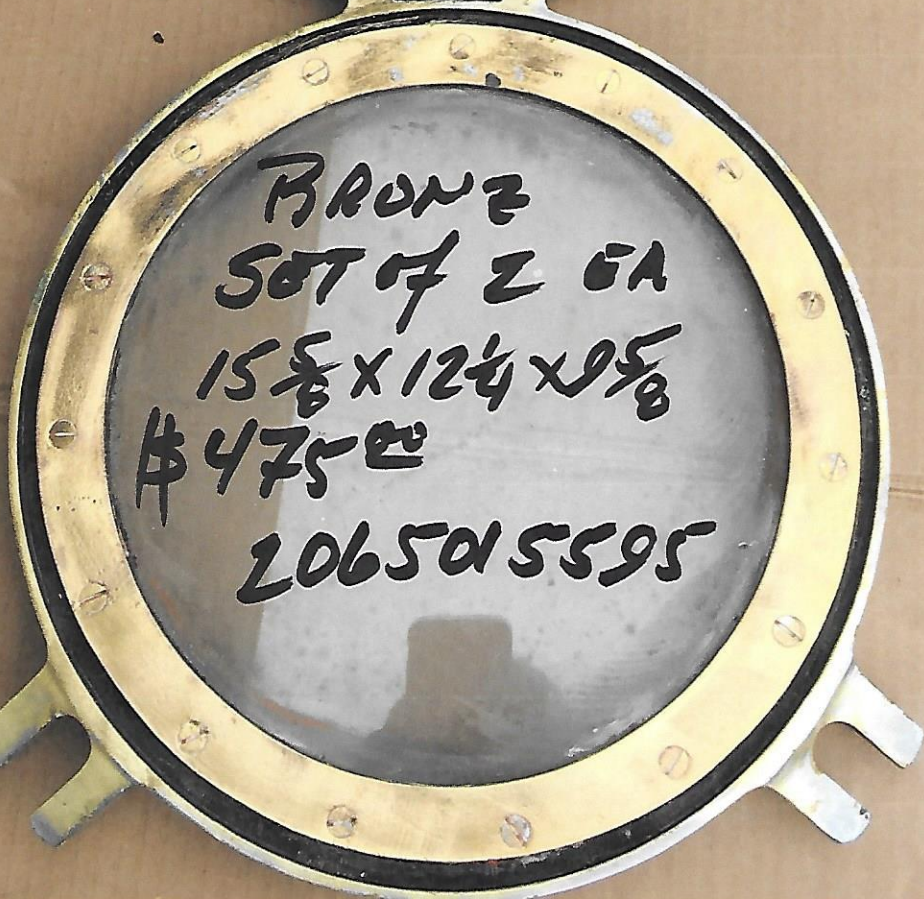

1 of 4

GOOD GLASS

BRONZ
SET of 2 EA

15 5/8" x 12 1/4" x 2 9/8"

475 SET

206 501 5595

2 of 4

BRONZE
507 of 2 GA
15 5/8 x 12 1/4 x 1 5/8
\$475.00
2065015595

344

SET of 2 BR
18" x 14 1/2" x 12"
6000 SET
206-501 5525

GOOD GLASS

4 of 4

BRONZE

SET of 2 EA
10 1/2" x 14 1/2" x 12"
\$ 600.00 SET
206 501 5595