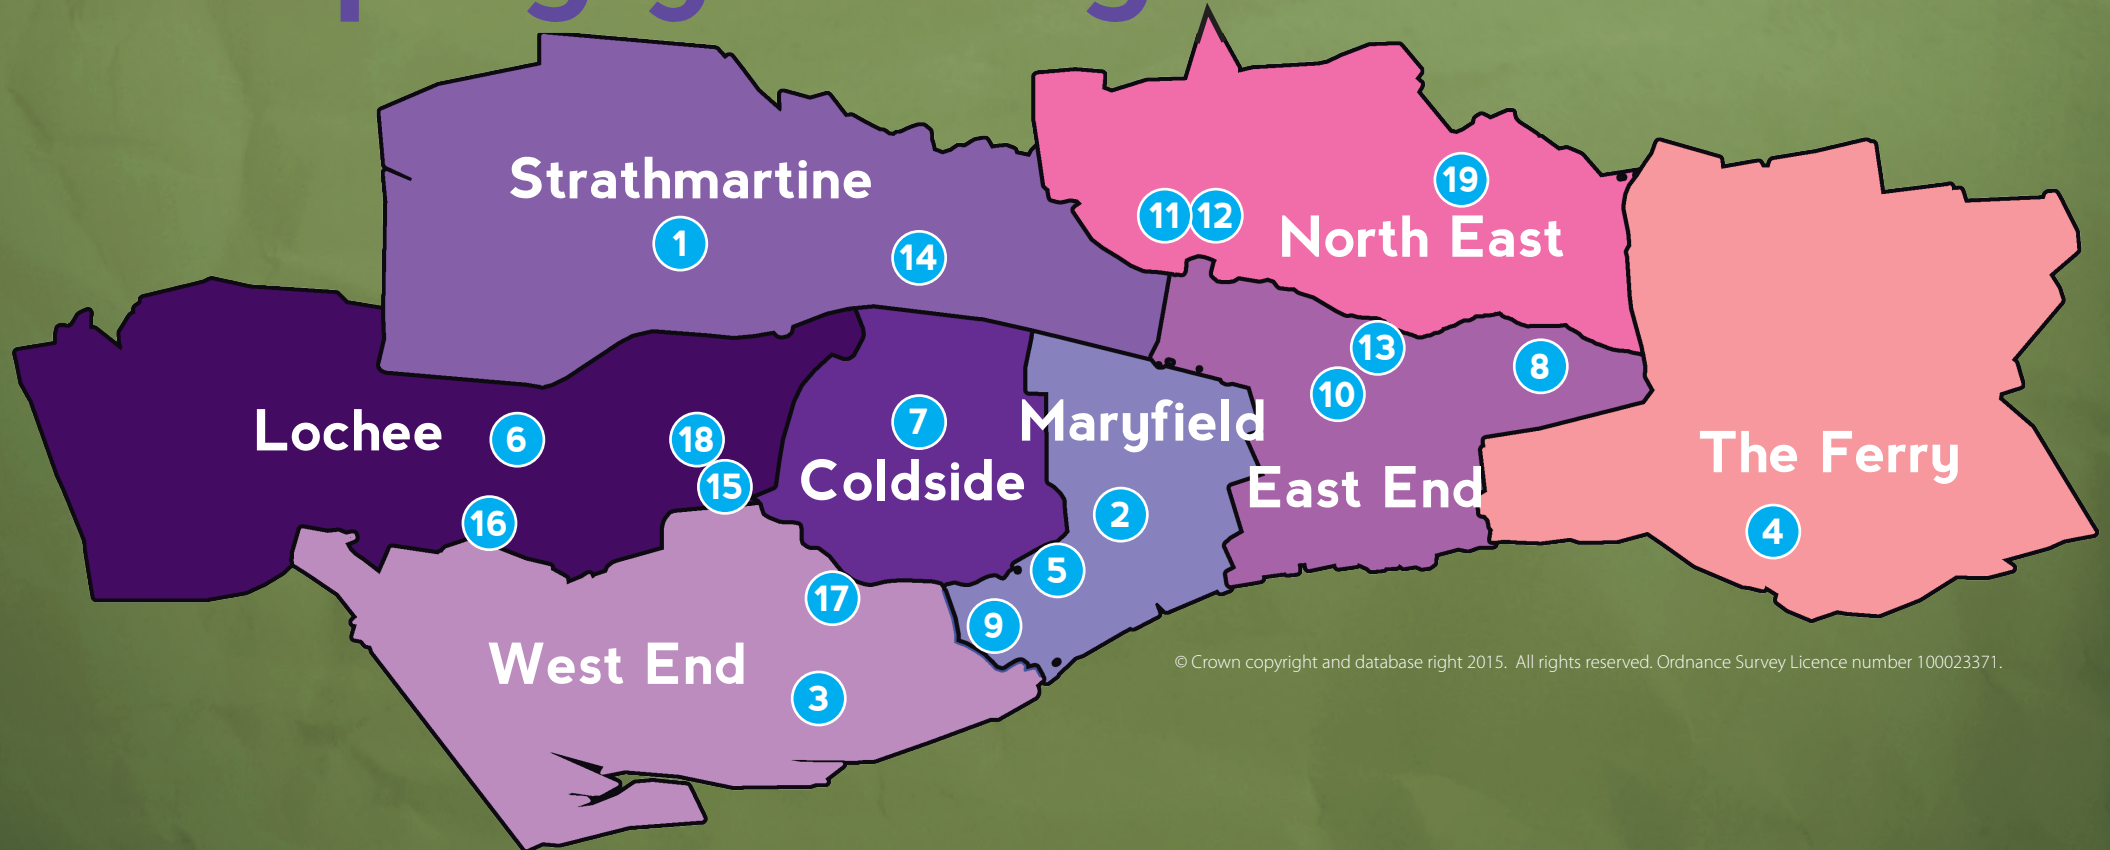

UcaP

UNIVERSAL CREDIT
ADVICE PARTNERS

**Get online
in Dundee**

All centres are accessible

Helping you to get online

© Crown copyright and database right 2015. All rights reserved. Ordnance Survey Licence number 100023371.

- | | | | |
|----|---------------------------------------|----|--|
| 1 | Ardler Community Centre & Library | 11 | Finmill Community Centre |
| 2 | Arthurstone Community Library | 12 | Fintry Community Library |
| 3 | Blackness Community Library | 13 | Hub Community Library & Learning Centre |
| 4 | Broughty Ferry Community Library | 14 | Kirkton Community Centre & Library |
| 5 | Central Library | 15 | Lochee Community Library |
| 6 | Charleston Community Centre & Library | 16 | Menzieshill Community Centre and Library |
| 7 | Coldside Community Library | 17 | Mitchell Street Centre |
| 8 | Douglas Community Centre & Library | 18 | West District Housing Office |
| 9 | Dundee House | 19 | Whitfield Library |
| 10 | East District Housing Office | | |