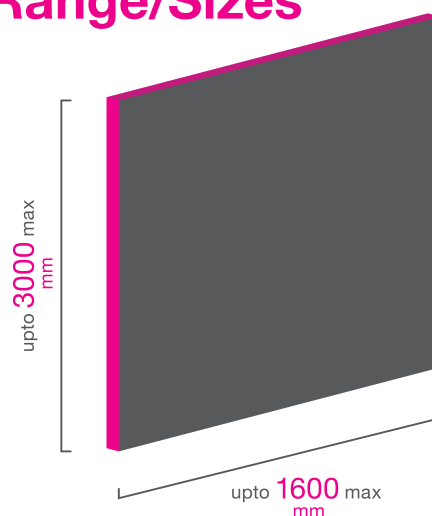

## Specifications

High quality solid cast stone resin material.

Panels available up to 3000 x 1600 x 8mm.

Manufactured to clients specifications.

Versital is finished with a protective polyester gel coat.

## Range/Sizes