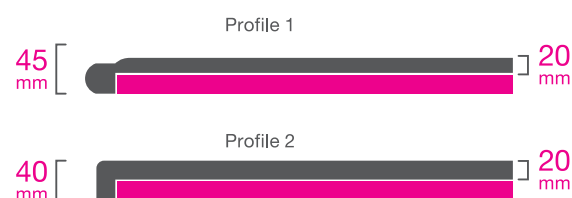

### Range/Sizes

Other depths and edge profiles available on request. Multiple bowl tops also available.

\* Versital integral basins should not be used where hot water temperature exceeds 55°f