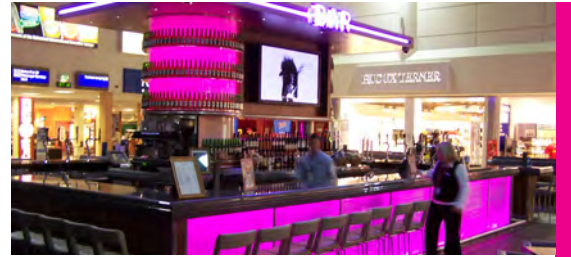

01204 380 780

Hotel, Leisure & Commercial

Bartop

Counter Tops

Reception Desks

Specifications

High quality solid cast stone resin material.

All tops are 20mm thick plus edge detail.

Choice of edge profiles available.

Manufactured to clients specifications.

Bar tops can be made to template to suit your existing carcass allowing you to fit the bar tops on top of the existing tops, or in place of them when removed.

Finished with a protective polyester gel coat. High gloss finish.

Available in 90 colour options including true to life marble and granite's as well as high gloss sparkle options.

Matching and complimenting panels available from the same Versital range.

Features & Benefits

Ideal for bars, restaurants, hotels, leisure and public areas.

Versital is impervious to soaps, detergents and is hard wearing.

Hygienic and easy to clean.

Available oversized for cutting and scribing on site. Versital is cut using ordinary wood working tools.

No need to template at the end of installation – order oversized and trim on site.

The gel coat finish is impervious to stains. Most other solid surface materials lack this protective layer (allowing stains to penetrate the surface).

Economies of scale available on bulk purchases.

Edge Profiles