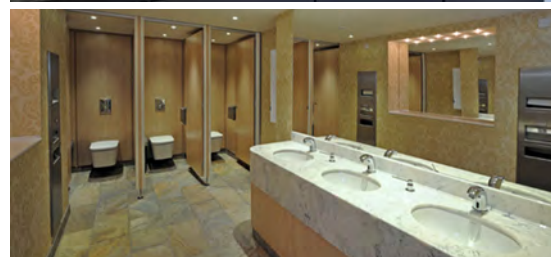

01204 380 780

Domestic, Hotel, Leisure & Commercial

Vanity Tops

Washroom Surfaces

Tops with Integral Bowls

Specifications

High quality solid cast stone resin material.

All vanity tops are 20mm thick plus edge detail

Compatible with clients own sink system.

Polished rim cast cuts for undermounted basins can be specified for clients choice of basin.

Undermounted and integral basins available pre-fitted.

Manufactured to clients specifications.

Vanity tops can be made to templates to suit all leading furniture manufacturers.

Finished with a polyester gel coat. High gloss finish.

Available in 90 colour options including true to life marble and granite's, sparkle and solid colour finishes.

Features & Benefits

Ideal for domestic installations, hotels, leisure, health clubs and spa's.

Versital is impervious to soaps and detergents.

Hygienic and easy to clean.

Available oversized for cutting and scribing on site. Versital is cut using ordinary wood working tools. No need for templating.

Can be cut onsite for inset basins.

Custom RAL options available upon request.

The gel coat finish is impervious to stains. Most other solid surface materials lack this protective layer (allowing stains to penetrate the surface).

Economies of scale available on bulk purchases.