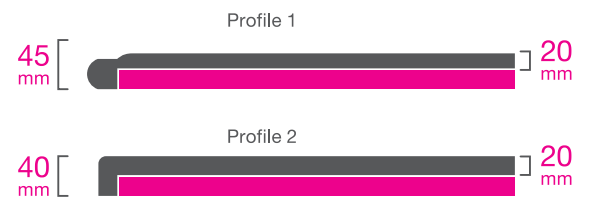

Edge Profiles