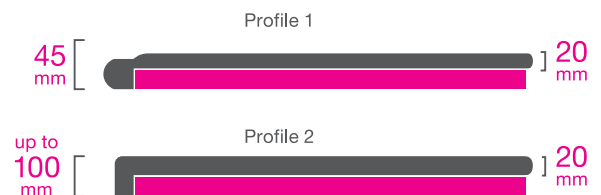

Other edge details are available on request