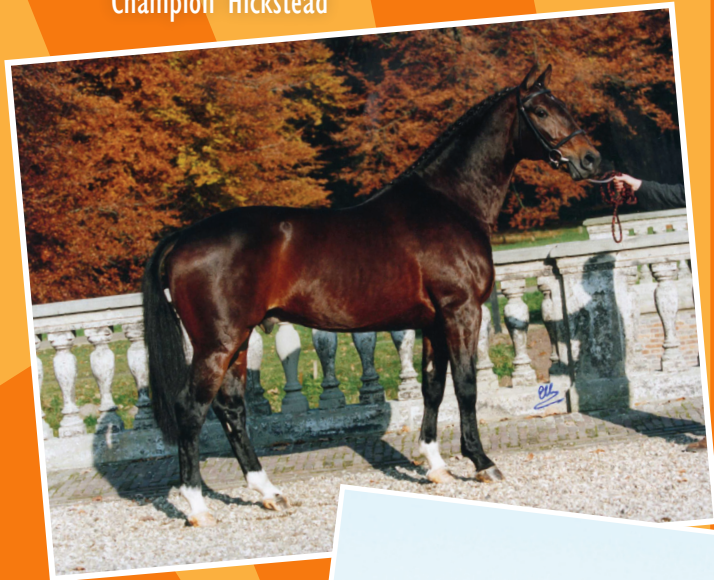

MORNINGSIDE STUD IS THE SOURCE OF THE DAM-LINES OF

EKSTEIN

Dam-sire of
Eric Lamaze's 2008
Olympic Showjumping
Champion Hickstead

EKSTEIN

MARIUS

2008 Olympic
Eventing Champion

PLAY IT AGAIN

Ian Millar's 1996
Olympic Showjumper

HERALDIK XX

Sire of two members
of Germany's 2008
Champion Olympic
Eventing Team, Butts
Abraxas & Butts Leon

WANG CHUNG M2S

Eric Lamaze's new
international
showjumping sensation
from Morningside Stud

WANG CHUNG M2S