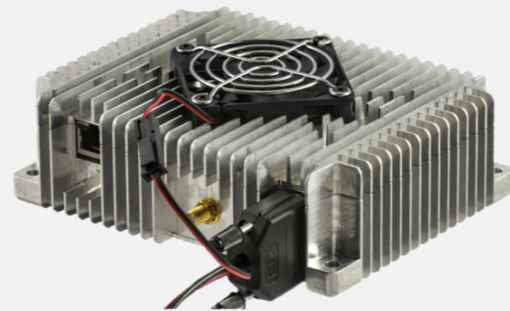

As part of this commitment we have developed a number of wireless communication systems which can be used in other applications.

PodNode

PodNode is a COFDM IP Mesh radio that can be used to create a self-healing, ad-hoc and dynamic mesh radio network.

Each PodNode automatically routes video, voice and data around the network. It is easy to setup and is very much plug and play when deployed. The system is ideal for static or vehicle mounted scenarios.

Why choose PodNode?

- Ad-Hoc Mesh Network
- Rapidly deployable robust wireless IP network
- High data rates suitable for HD video
- Secure AES 256 encryption
- Plug and play solution

RiniNet

RiniNet is a client-server software designed to provide organisations with a single virtual network channel, at the packet level, but distributed over multiple network channels. It offers stable data transfer and Internet access anywhere, at the highest possible speed, making use of all its available network channels. RiniNet is always online, regardless of a single operator's network status, and ensures no operational difference, whether the user is mobile or stationary.