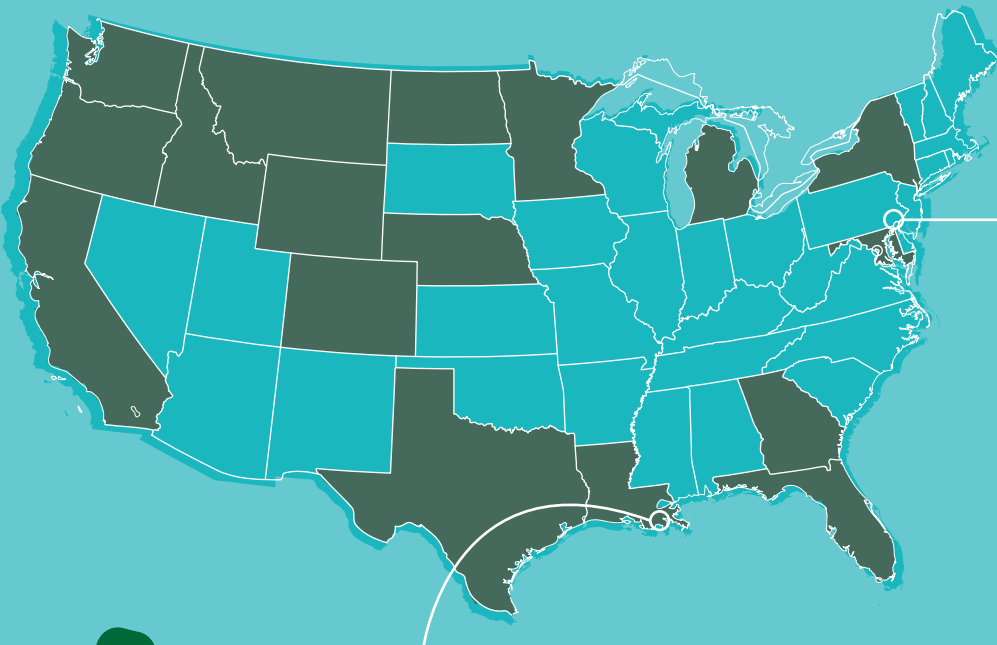

## WHERE DOES SUGAR COME FROM?

Growing sugar beet and sugar cane plants is a family business, with sugar being grown and/or refined in 17 states. To ensure consistency and quality, the sugar from the plants is processed and refined before it gets to your home.

The first sugar beets in the U.S. were planted near Philadelphia in

**1836**<sup>1</sup>

Sugar beets contain ~16% sucrose

They weigh

**3-5 LBS.**  
WHEN HARVESTED

Sugar beet pulp is generally used for animal feed after the sugar is extracted<sup>4</sup> 

Sugar beet molasses can be used to remove or prevent icing of roads during the winter<sup>4</sup>

The growing season lasts for roughly five months

The first successful U.S. sugar beet factory was established in Alvarado, CA, in

**1870**<sup>1</sup>

© 2019 The Sugar Association, Inc. All rights reserved.

Sugar cane was introduced to the U.S. in

**1751**

in Louisiana<sup>2</sup>

Sugar cane contains ~14% sucrose

It grows

**10-20 FT.**  
**HIGH**