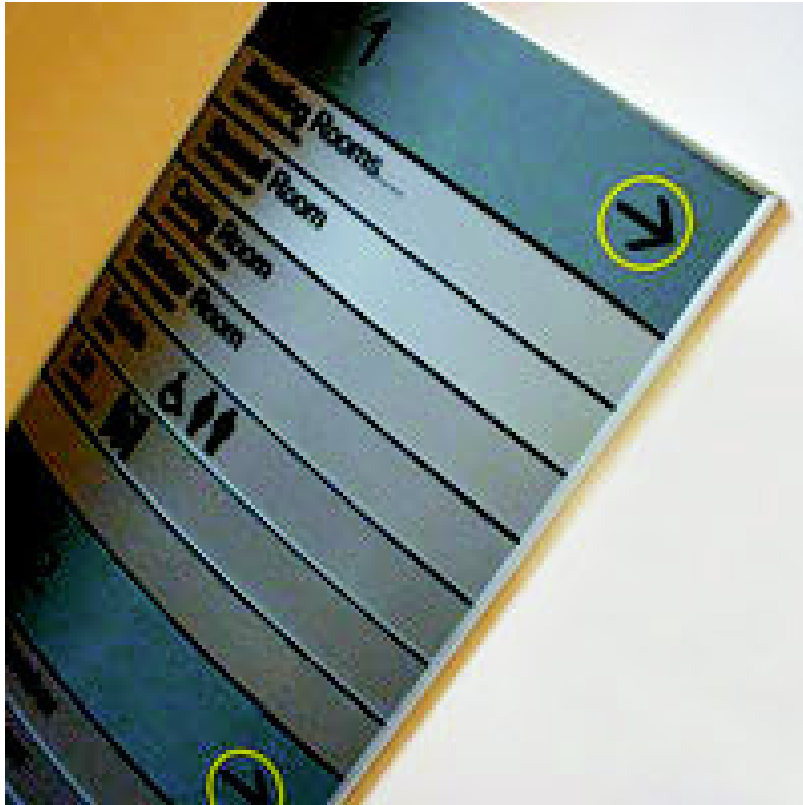

V-Curve Interchangeable Sign System

Location : various