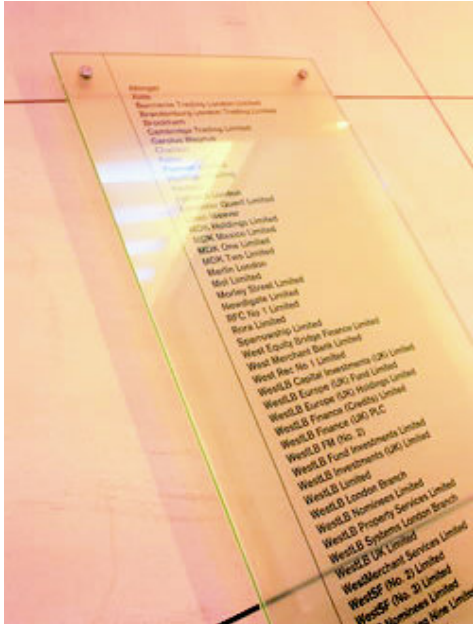

Glass Signs

Location : various