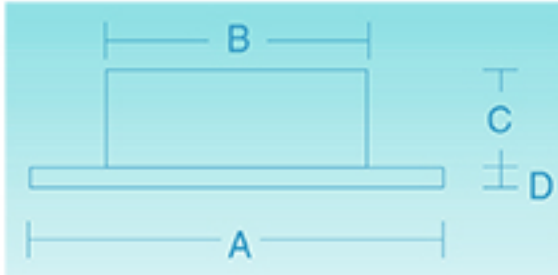

# Antigua

**A:** 4 Inches - 102mm

**B:** 2 5/8 Inches - 67mm

**C:** 1 1/4 Inches - 32mm

**D:** 3/8 Inches - 10mm

**IP55 Rated**

Socket	Bulb Options	Max Wattage	Voltage	Mounting Styles	Bulb Color	Fixture Finish
G4	LED	20W	Low	Screw	*See Below	White
LED Engine	Halogen					Nickel Satin
	Xenon		AC/DC	Flush		Polished Brass
						Polished Chrome Powder Coating